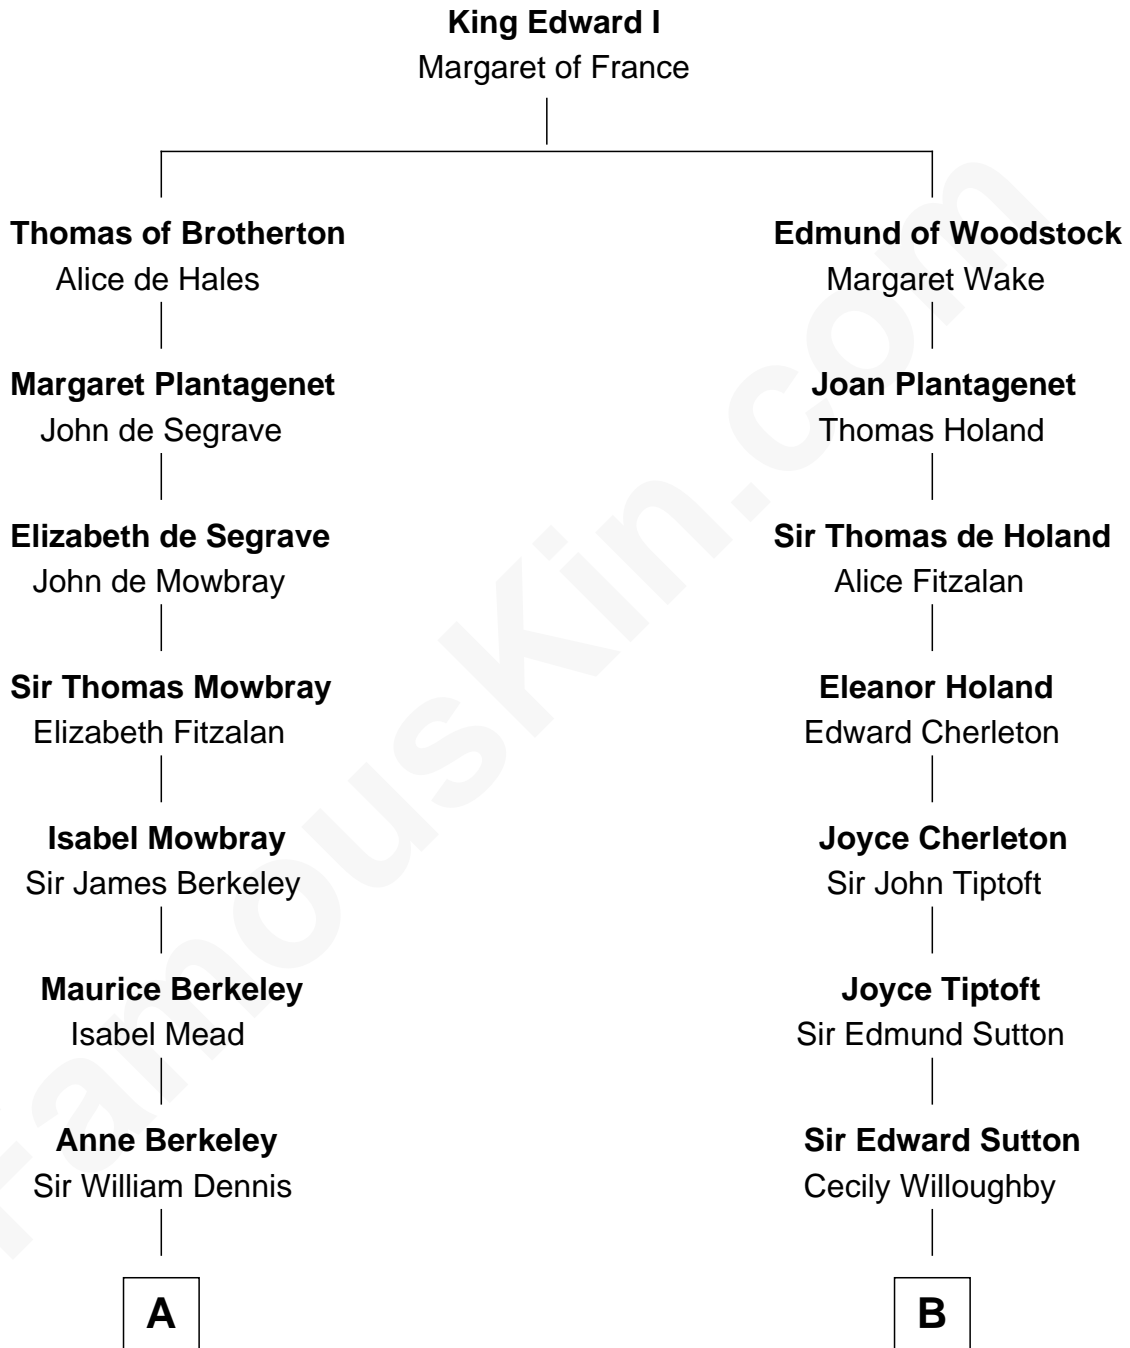

FamousKin.com

Relationship Chart of

Samuel Prescott

Completed Paul Revere's Midnight Ride

16th cousin of

Nicholas Gilman

Signer of the U.S. Constitution

A

Isabel Dennis
Sir John Berkeley

Sir Richard Berkeley
Elizabeth Jermy

Mary Berkeley
Sir John Hungerford

Bridget Hungerford
Sir William Lisle

John Lisle
Alice Beckenshaw

Alice Lisle
John Hoar

Elizabeth Hoar
Jonathan Prescott