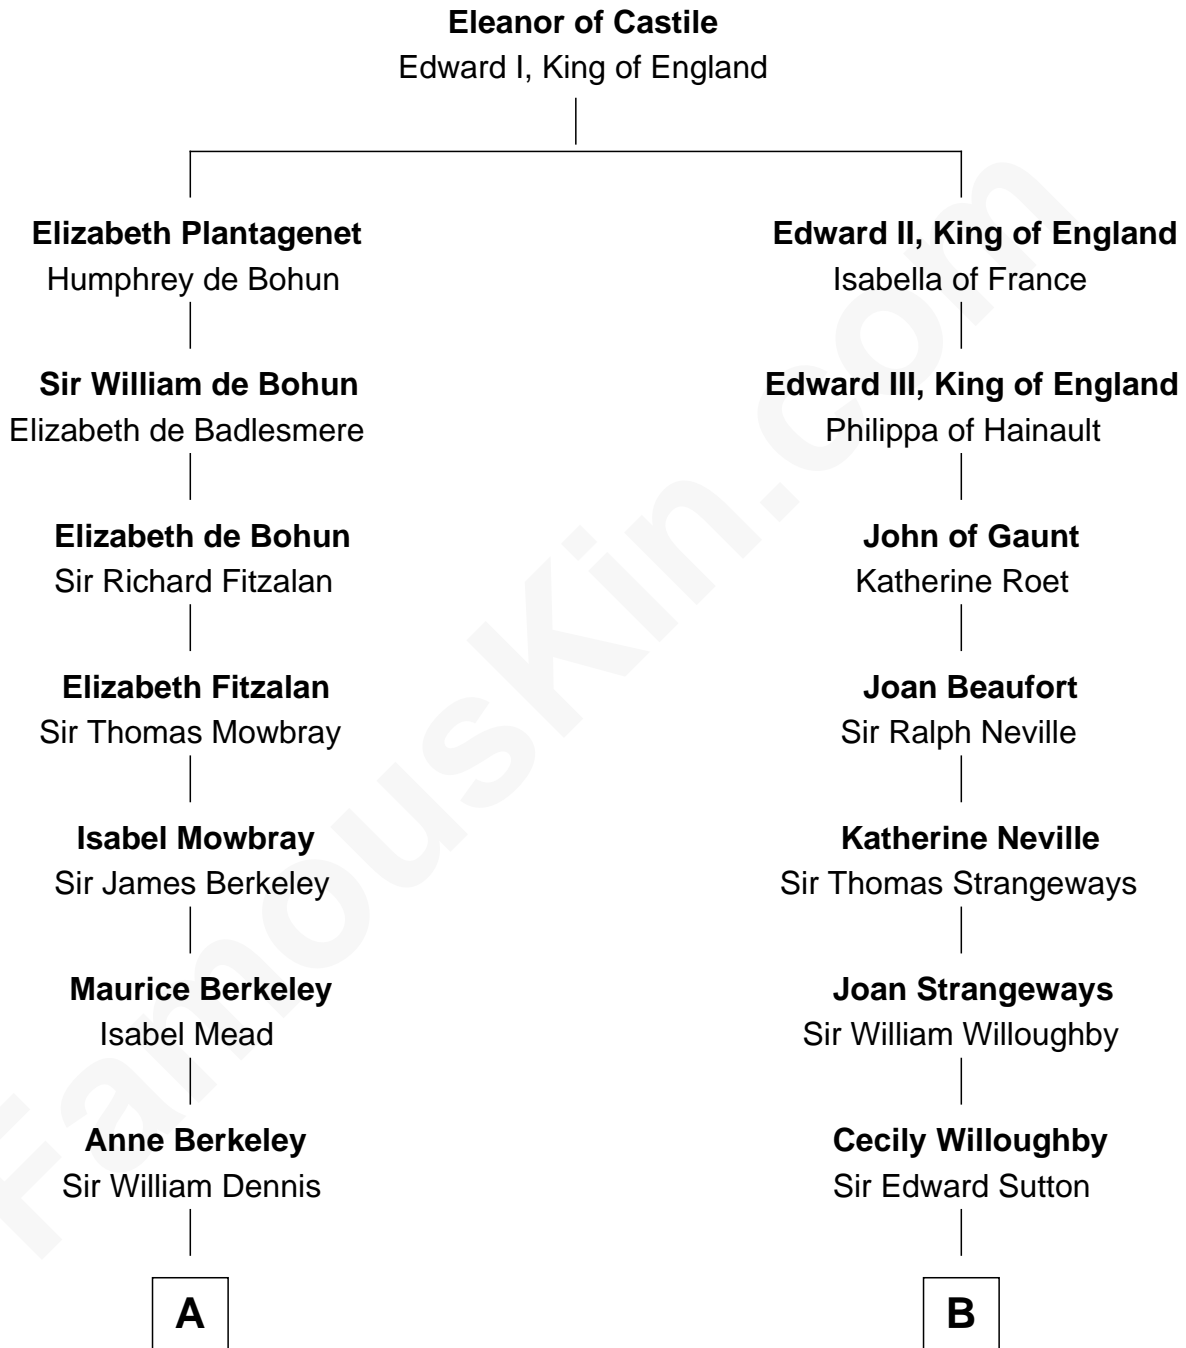

FamousKin.com

Relationship Chart of

Samuel Prescott

Completed Paul Revere's Midnight Ride

16th cousin of

Nicholas Gilman

Signer of the U.S. Constitution