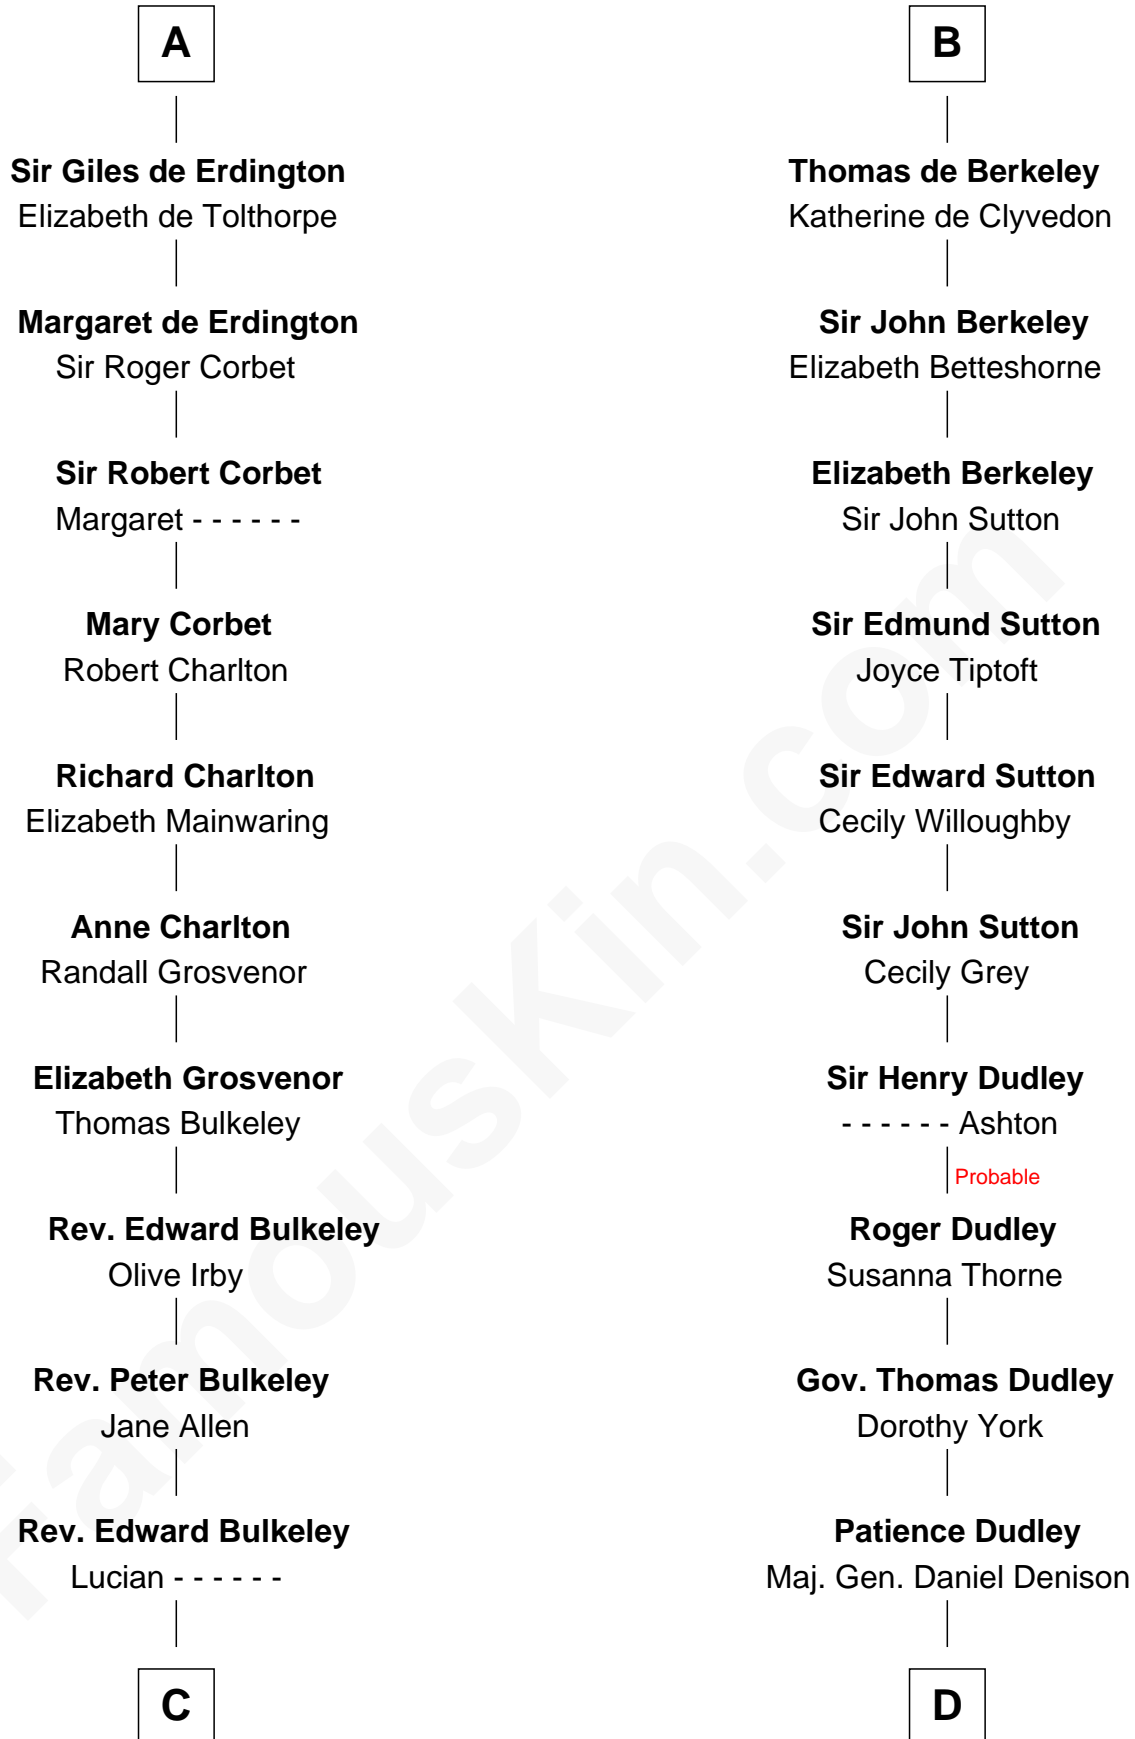

FamousKin.com

Relationship Chart of

Samuel Prescott

Completed Paul Revere's Midnight Ride

20th cousin 1 time removed of

Nicholas Gilman

Signer of the U.S. Constitution

C

Peter Bulkeley
Rebecca Wheeler

Rebecca Bulkeley
Dr. Jonathan Prescott

Dr. Abel Prescott
Abigail Brigham

Samuel Prescott
Completed Paul Revere's Ride

D

Elizabeth Denison
Rev. John Rogers

Rev. Nathaniel Rogers
Sarah Purkiss