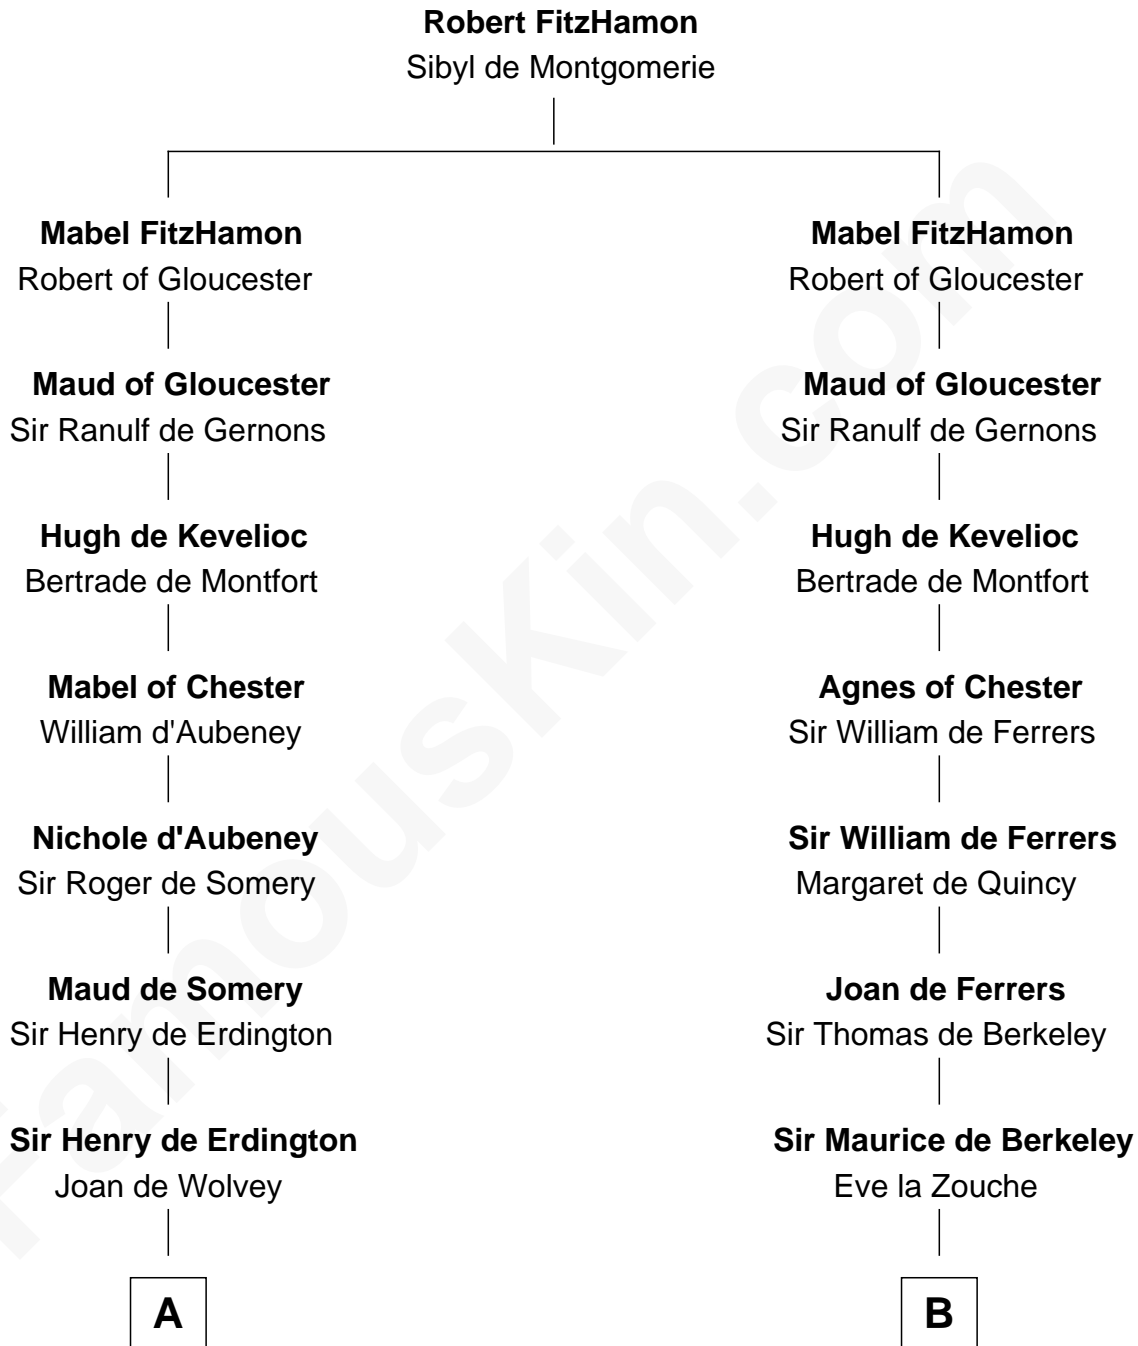

FamousKin.com

Relationship Chart of

Samuel Prescott

Completed Paul Revere's Midnight Ride

20th cousin 1 time removed of

Nicholas Gilman

Signer of the U.S. Constitution

C

Peter Bulkeley
Rebecca Wheeler

Rebecca Bulkeley
Dr. Jonathan Prescott

Dr. Abel Prescott
Abigail Brigham

Samuel Prescott
Completed Paul Revere's Ride

D

Elizabeth Denison
Rev. John Rogers

Rev. Nathaniel Rogers
Sarah Purkiss