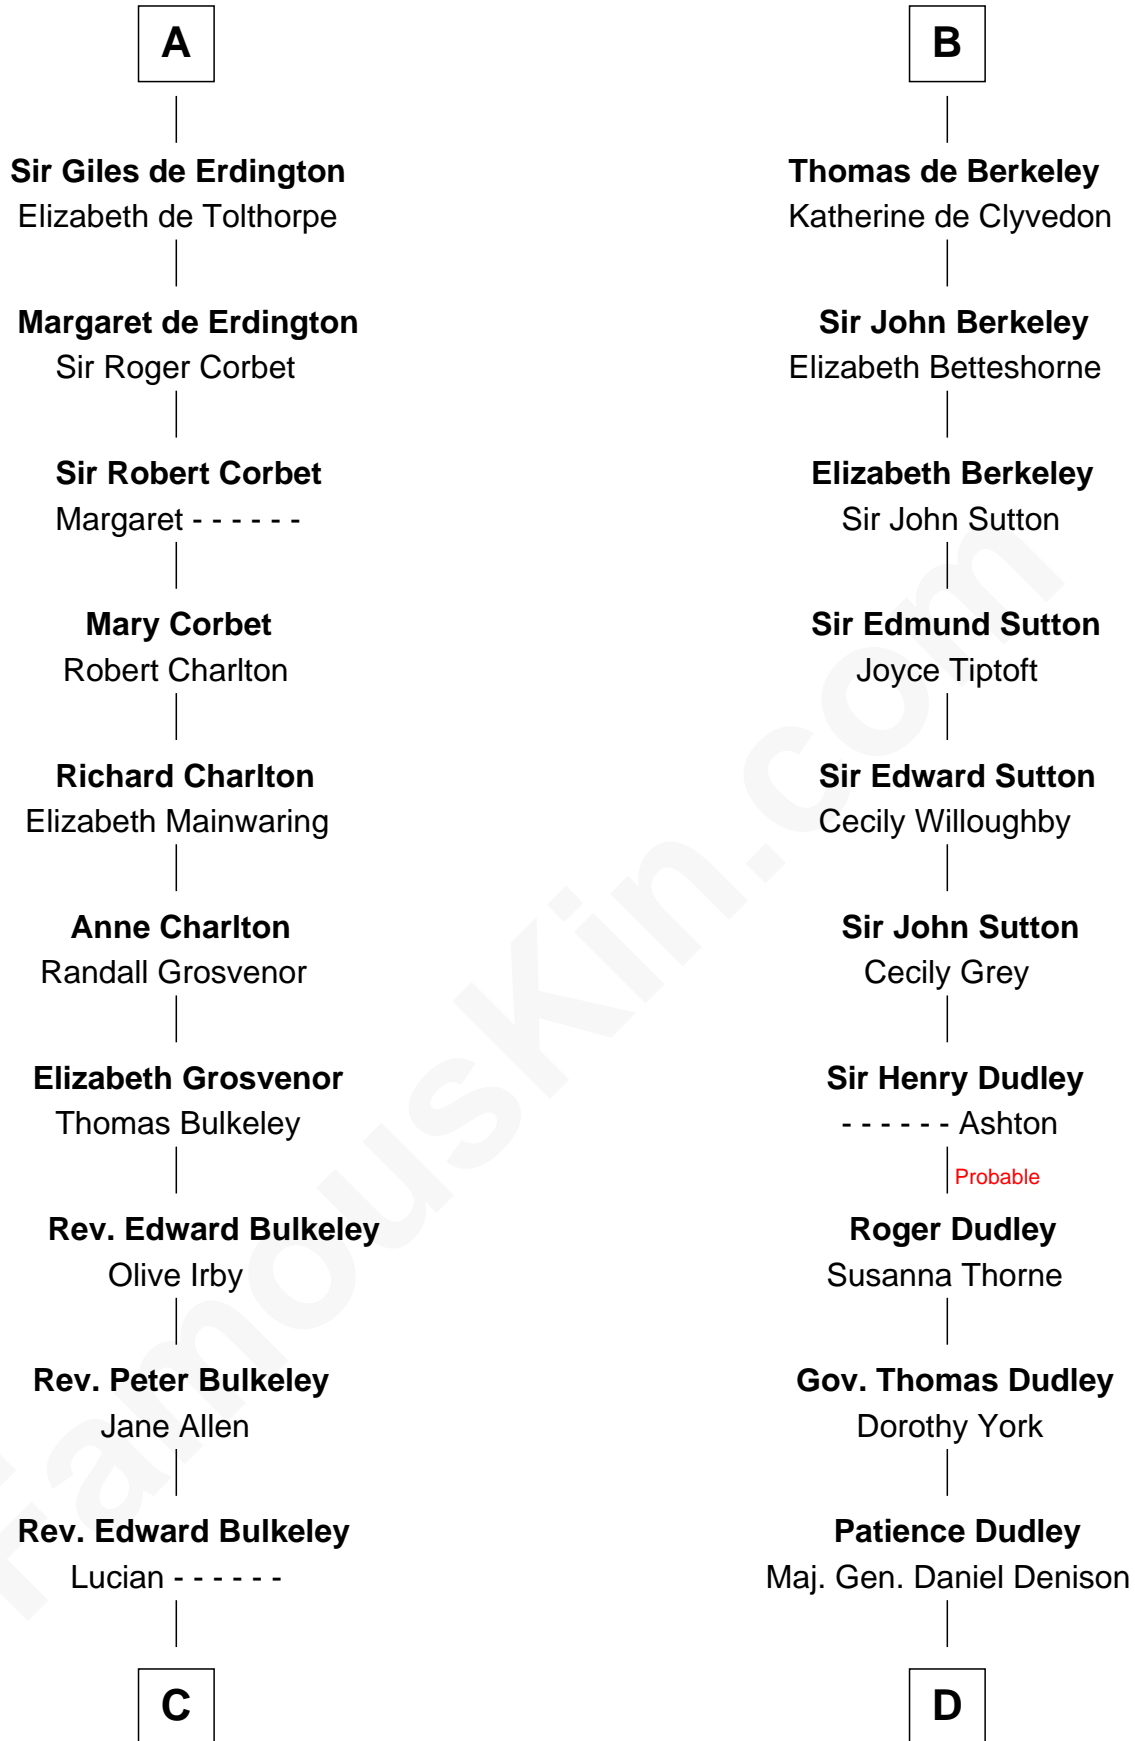

FamousKin.com

Relationship Chart of

Samuel Prescott

Completed Paul Revere's Midnight Ride

20th cousin 1 time removed of

Nicholas Gilman

Signer of the U.S. Constitution

Ranulf de Briquessart

Margaret Goz

C

Peter Bulkeley
Rebecca Wheeler

Rebecca Bulkeley
Dr. Jonathan Prescott

Dr. Abel Prescott
Abigail Brigham

Samuel Prescott
Completed Paul Revere's Ride

D

Elizabeth Denison
Rev. John Rogers