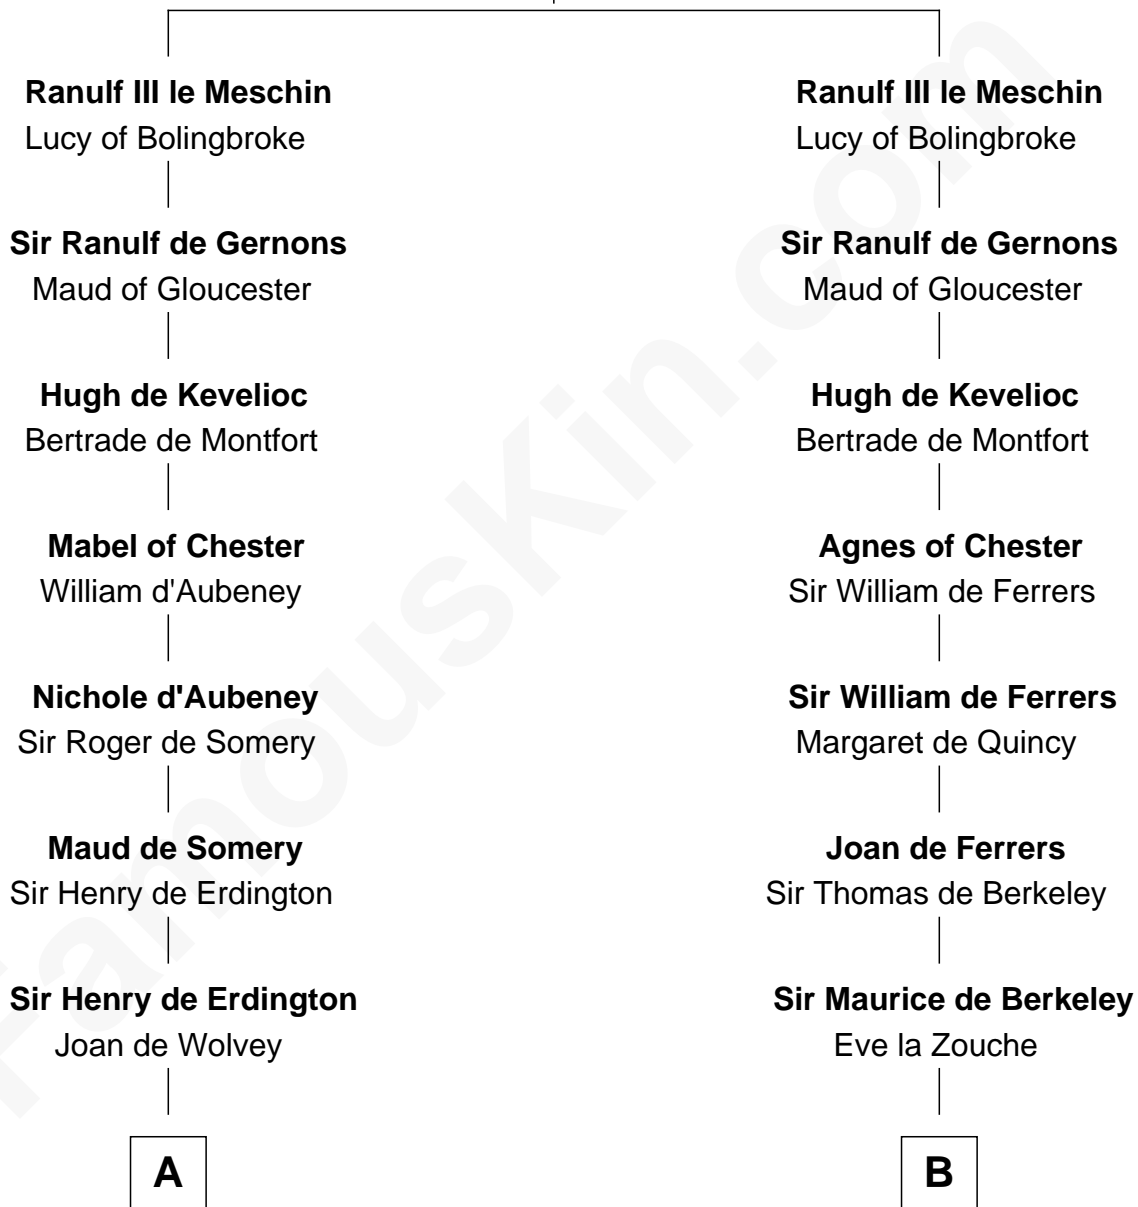

FamousKin.com

Relationship Chart of

Samuel Prescott

Completed Paul Revere's Midnight Ride

20th cousin 1 time removed of

Nicholas Gilman

Signer of the U.S. Constitution

Ranulf de Briquessart

Margaret Goz

C

Peter Bulkeley
Rebecca Wheeler

Rebecca Bulkeley
Dr. Jonathan Prescott

Dr. Abel Prescott
Abigail Brigham

Samuel Prescott
Completed Paul Revere's Ride

D

Elizabeth Denison
Rev. John Rogers