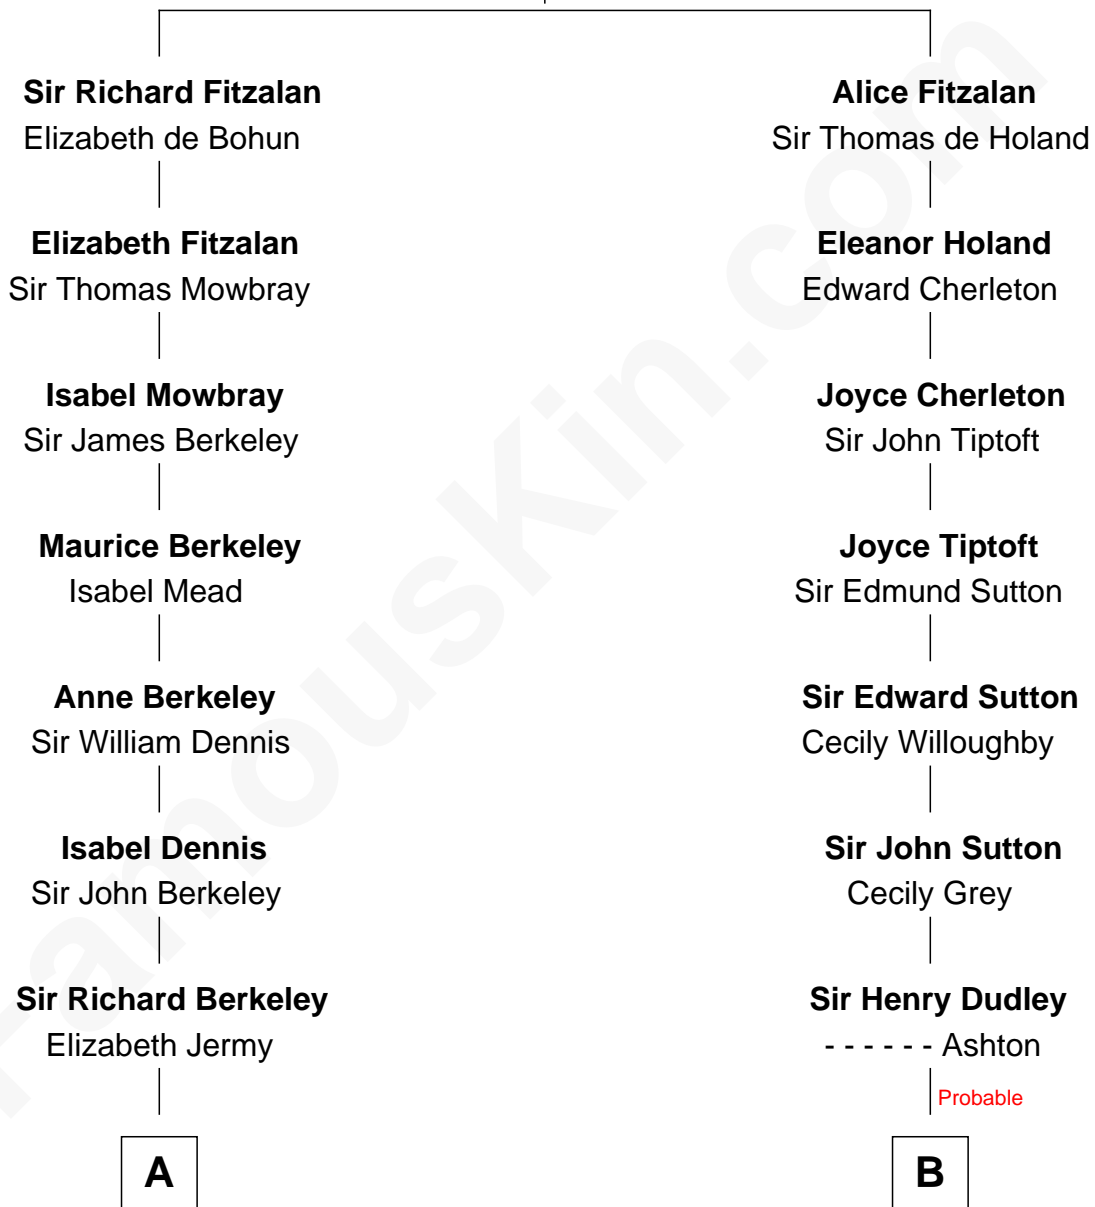

# FamousKin.com Relationship Chart of

**Samuel Prescott**

*Completed Paul Revere's Midnight Ride*

14th cousin of

**Nicholas Gilman**

*Signer of the U.S. Constitution*

**Richard Fitzalan**  
Eleanor Plantagenet

**A**

**Mary Berkeley**  
Sir John Hungerford

**Bridget Hungerford**  
Sir William Lisle

**John Lisle**  
Alice Beckenshaw

**Alice Lisle**  
John Hoar

**Elizabeth Hoar**  
Jonathan Prescott

**Dr. Jonathan Prescott**  
Rebecca Bulkeley

**Dr. Abel Prescott**  
Abigail Brigham

**Samuel Prescott**  
*Completed Paul Revere's Ride*

**B**

**Roger Dudley**  
Susanna Thorne

**Gov. Thomas Dudley**  
Dorothy York

**Patience Dudley**  
Maj. Gen. Daniel Denison