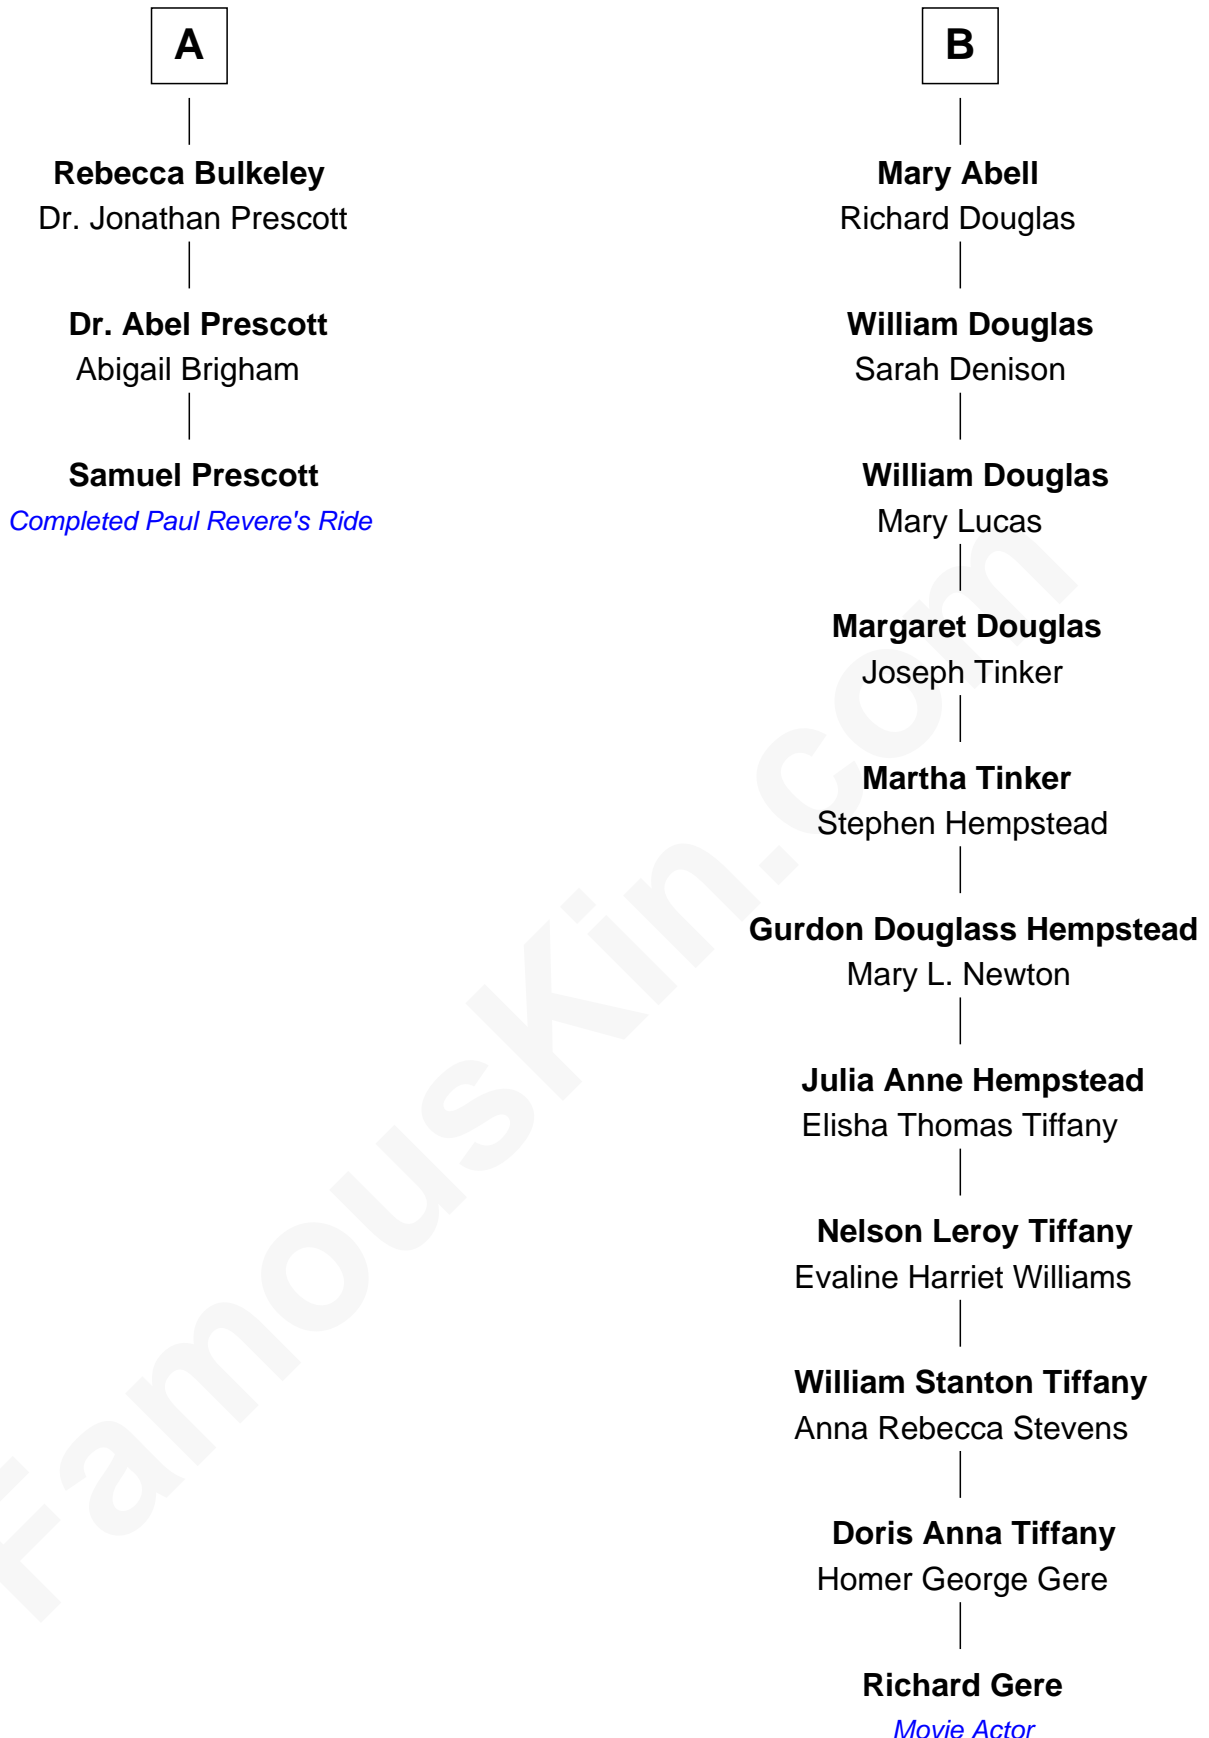

FamousKin.com

Relationship Chart of

Samuel Prescott

Completed Paul Revere's Midnight Ride

9th cousin 8 times removed of

Richard Gere

Movie Actor

William Mainwaring

Margaret Warren

Elizabeth Mainwaring

Richard Charlton

Anne Charlton

Randall Grosvenor

Elizabeth Grosvenor

Thomas Bulkeley

Rev. Edward Bulkeley

Thomas Mainwaring

Jane Sutton

Cecily Mainwaring

John Cotton

Sir George Cotton

Mary Onley

Richard Cotton

Mary Mainwaring

Frances Cotton

George Abell

Robert Abell

Joanna - - - - -

Caleb Abell

Margaret Post

B

Richard Gere photo by [Francesco \(spaceodyssey\)](#) (CC BY 2.0)