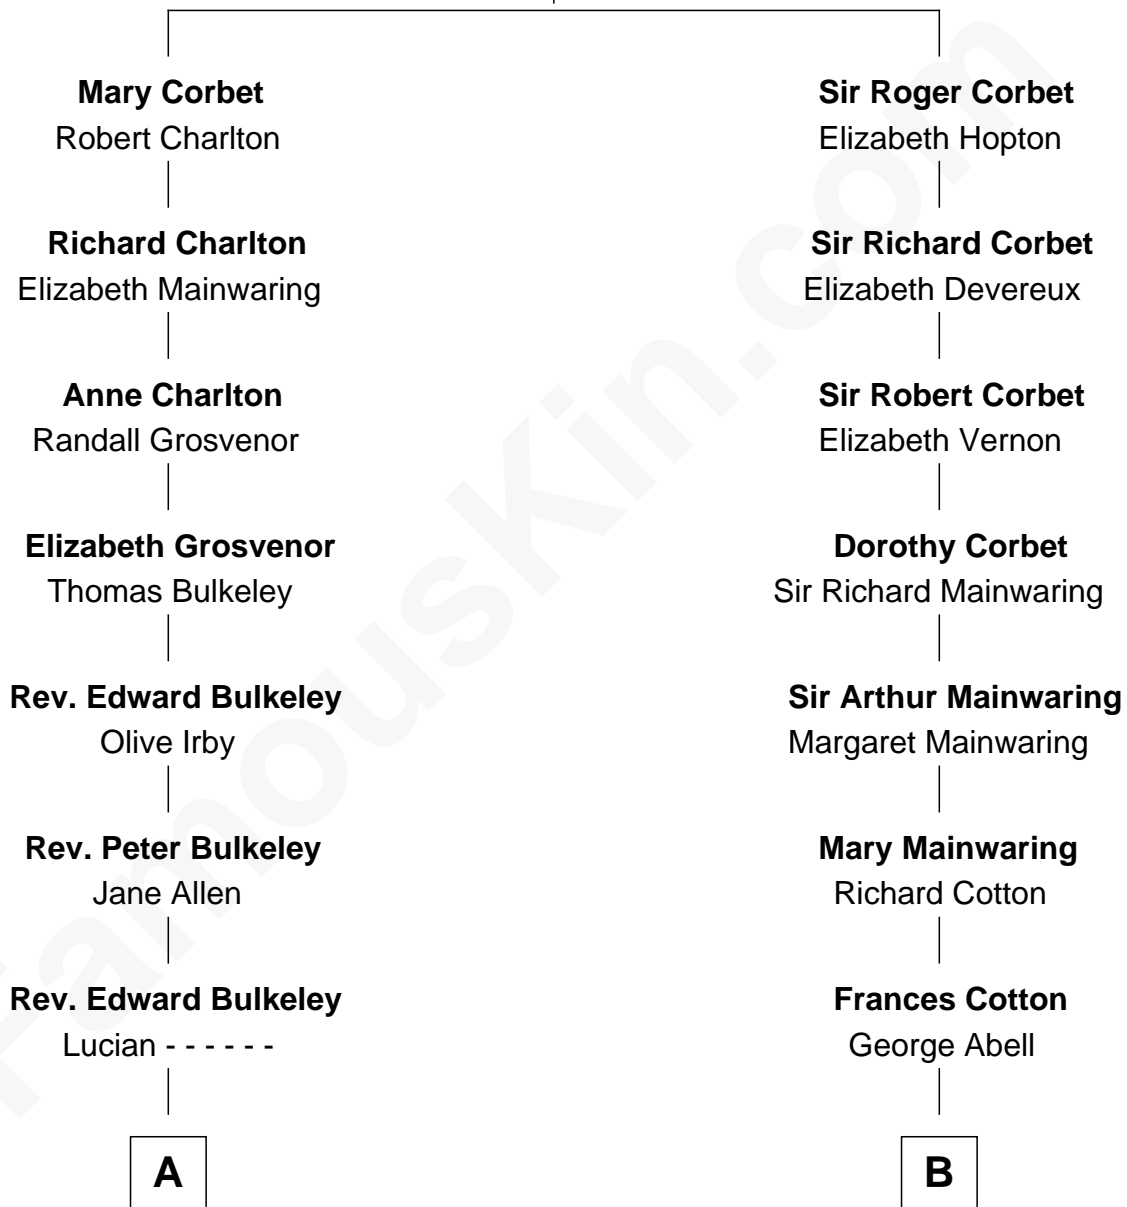

FamousKin.com

Relationship Chart of

Samuel Prescott

Completed Paul Revere's Midnight Ride

10th cousin 9 times removed of

Richard Gere

Movie Actor

Sir Robert Corbet

Margaret - - - - -

C

William Stanton Tiffany
Anna Rebecca Stevens

Doris Anna Tiffany
Homer George Gere

Richard Gere
Movie Actor

FamousKin.com