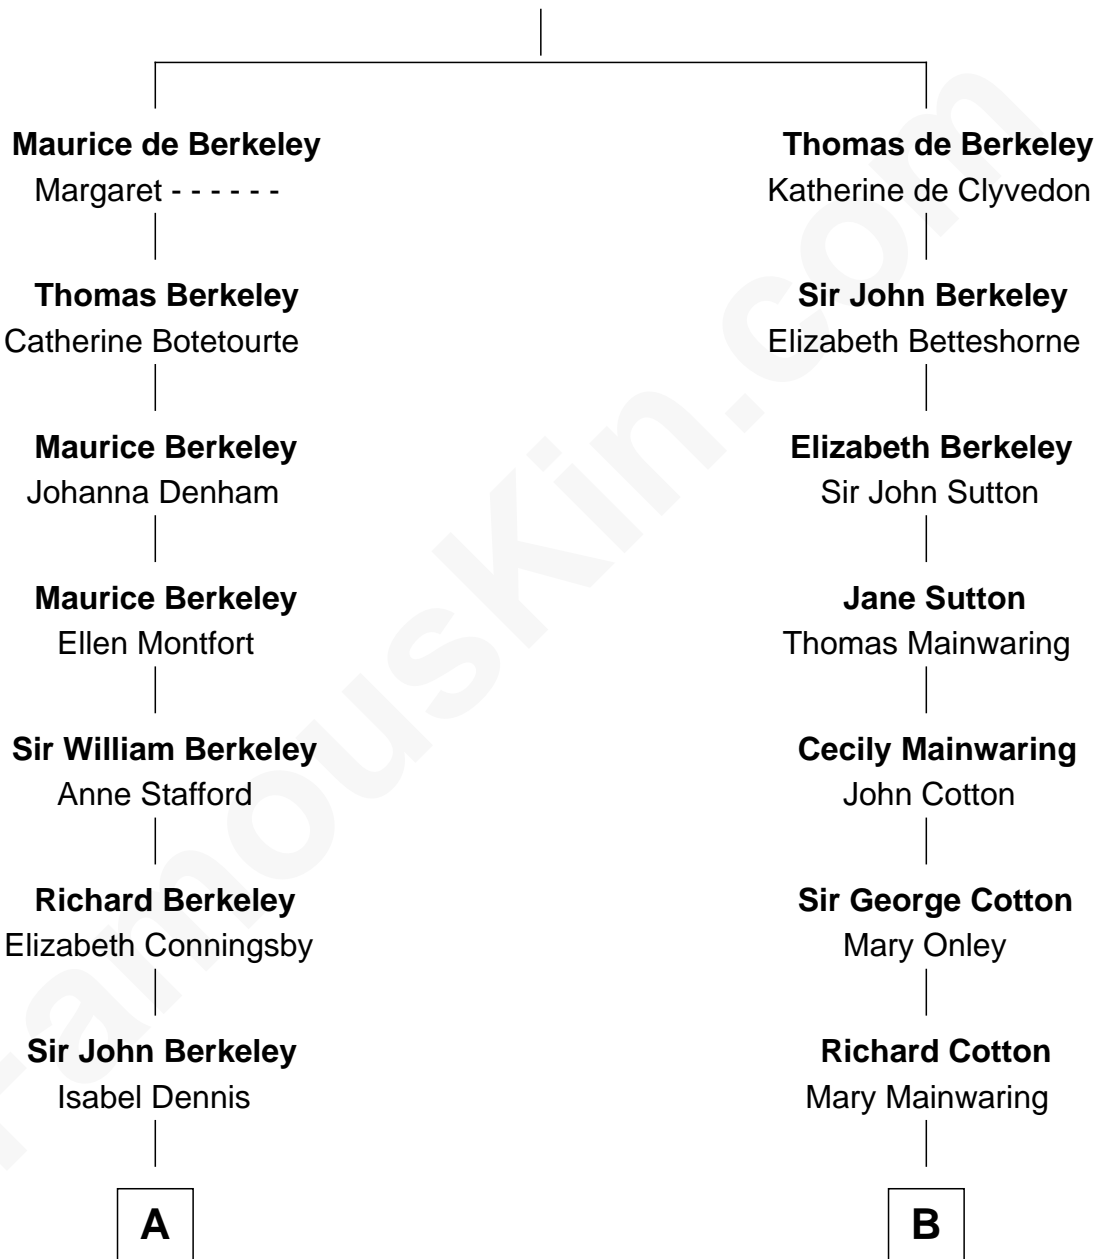

## Relationship Chart of

### Samuel Prescott

*Completed Paul Revere's Midnight Ride*

15th cousin 5 times removed of

**Richard Gere**  
*Movie Actor*

**Sir Maurice de Berkeley**  
Eve la Zouche

**C**

**Nelson Leroy Tiffany**  
Evaline Harriet Williams

**William Stanton Tiffany**  
Anna Rebecca Stevens

**Doris Anna Tiffany**  
Homer George Gere

**Richard Gere**  
*Movie Actor*