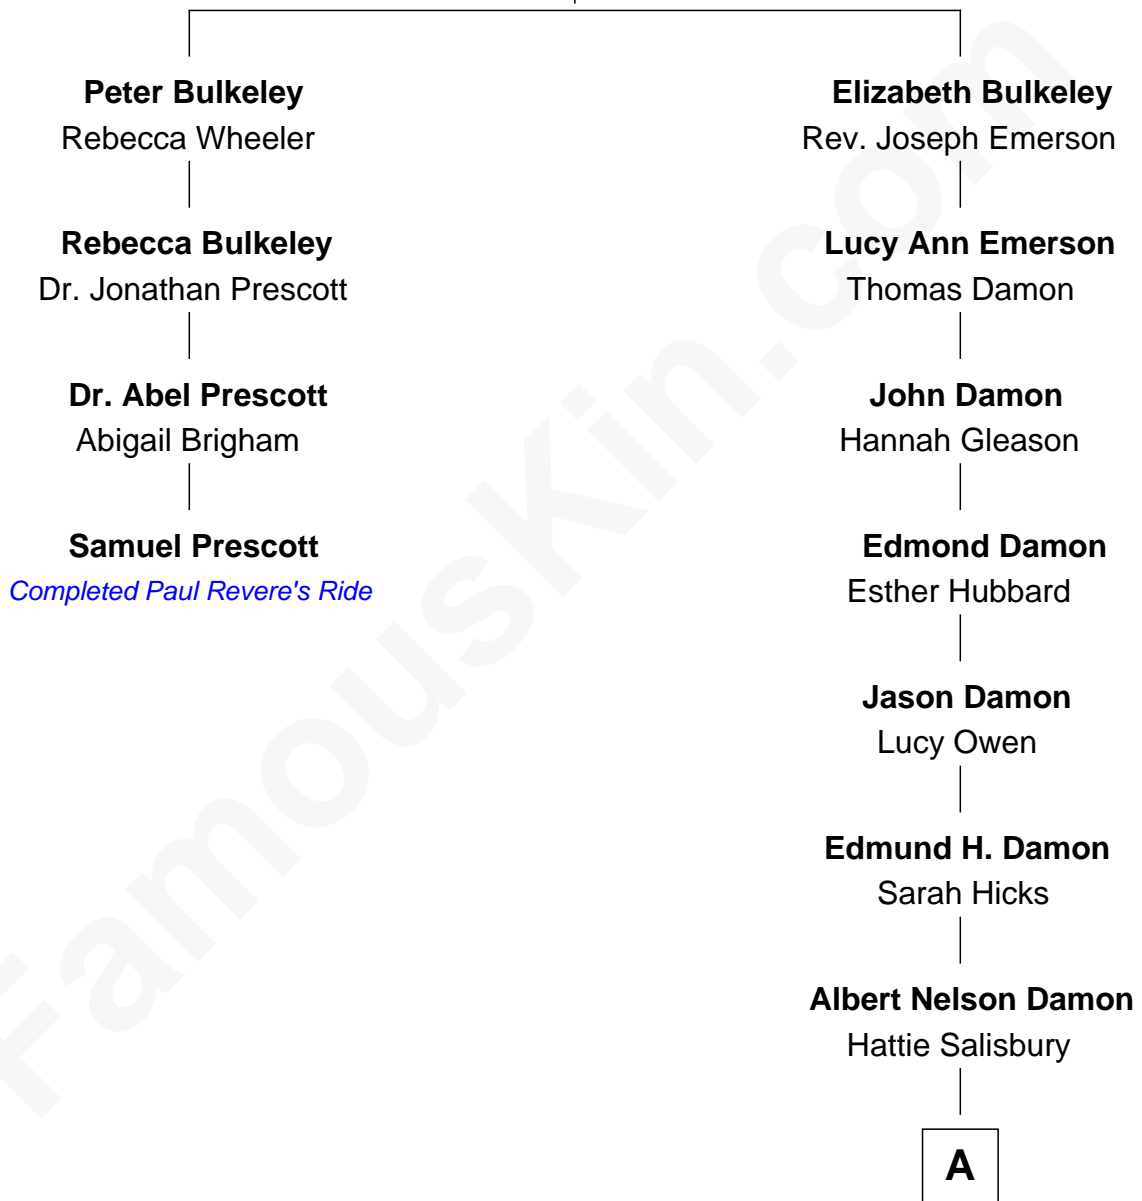

## Relationship Chart of

### Samuel Prescott

*Completed Paul Revere's Midnight Ride*

3rd cousin 7 times removed of

**Matt Damon**  
*Movie Actor*

**Rev. Edward Bulkeley**

Lucian - - - - -

**A**

Alberth Howe Damon

Grace Henrietta Telfer

Albert Howe Damon

Roberta M. Fay

Kent Telfer Damon

Nancy June Carlsson-Paige

**Matt Damon**

*Movie Actor*

FamousKin.com