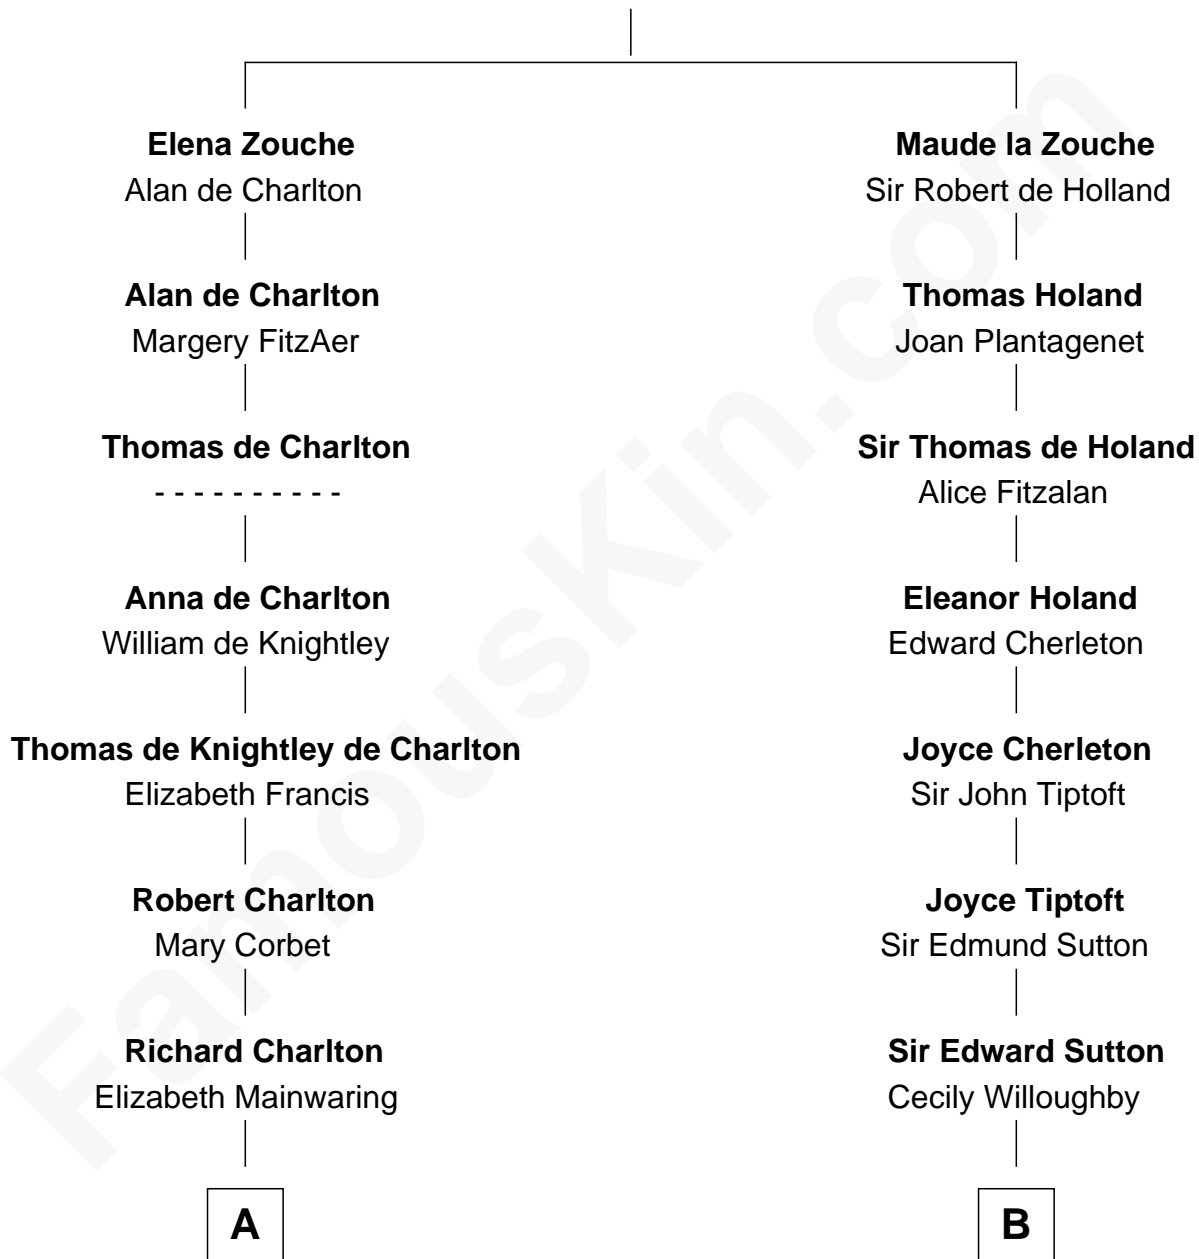

## Relationship Chart of

### Samuel Prescott

*Completed Paul Revere's Midnight Ride*

15th cousin 5 times removed of

### Tennessee Williams

*Author of A Streetcar Named Desire*

**Sir Alan la Zouche**  
Eleanor de Segrave

**C**

**Cornelius Worcester Coffin**

Nancy McCorkle

**Isabelle Coffin**

Thomas Lanier Williams