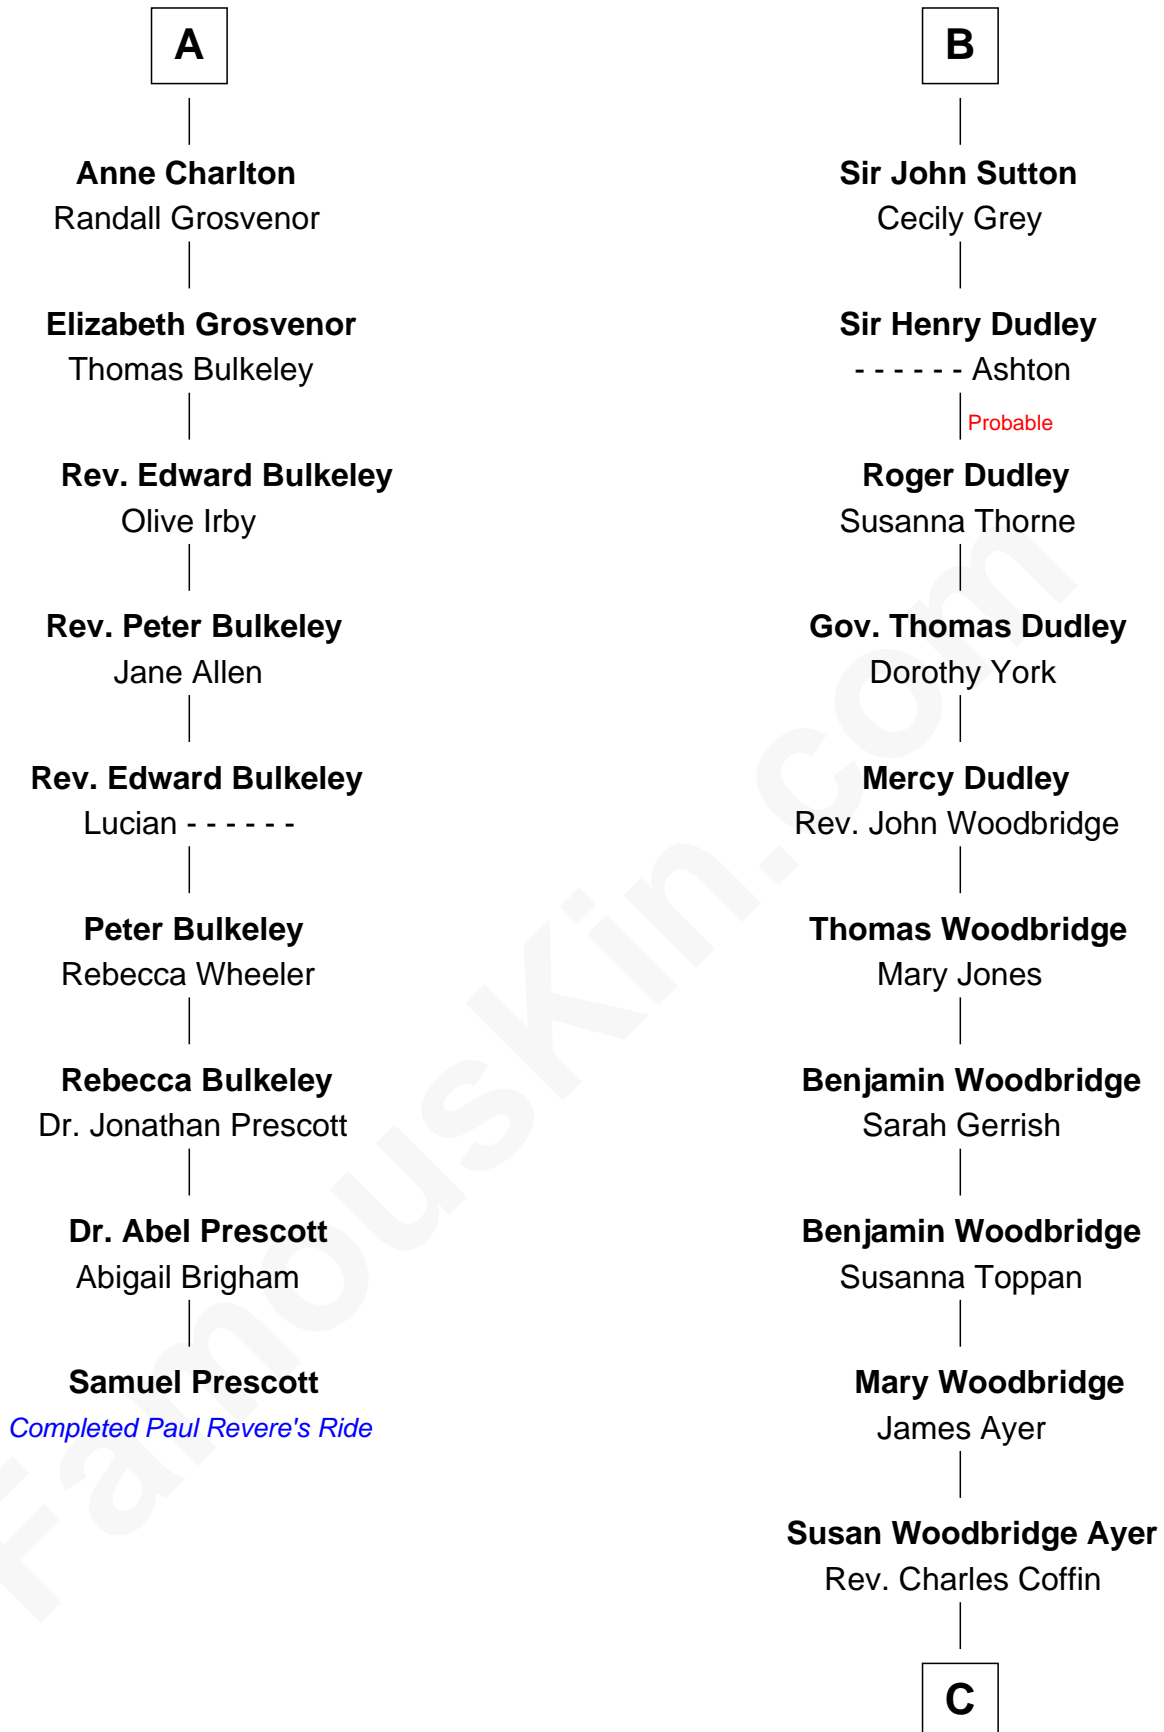

## Relationship Chart of

### Samuel Prescott

*Completed Paul Revere's Midnight Ride*

15th cousin 5 times removed of

### Tennessee Williams

*Author of A Streetcar Named Desire*

**Sir Alan la Zouche**  
Eleanor de Segrave

**C**

**Cornelius Worcester Coffin**

Nancy McCorkle

**Isabelle Coffin**

Thomas Lanier Williams