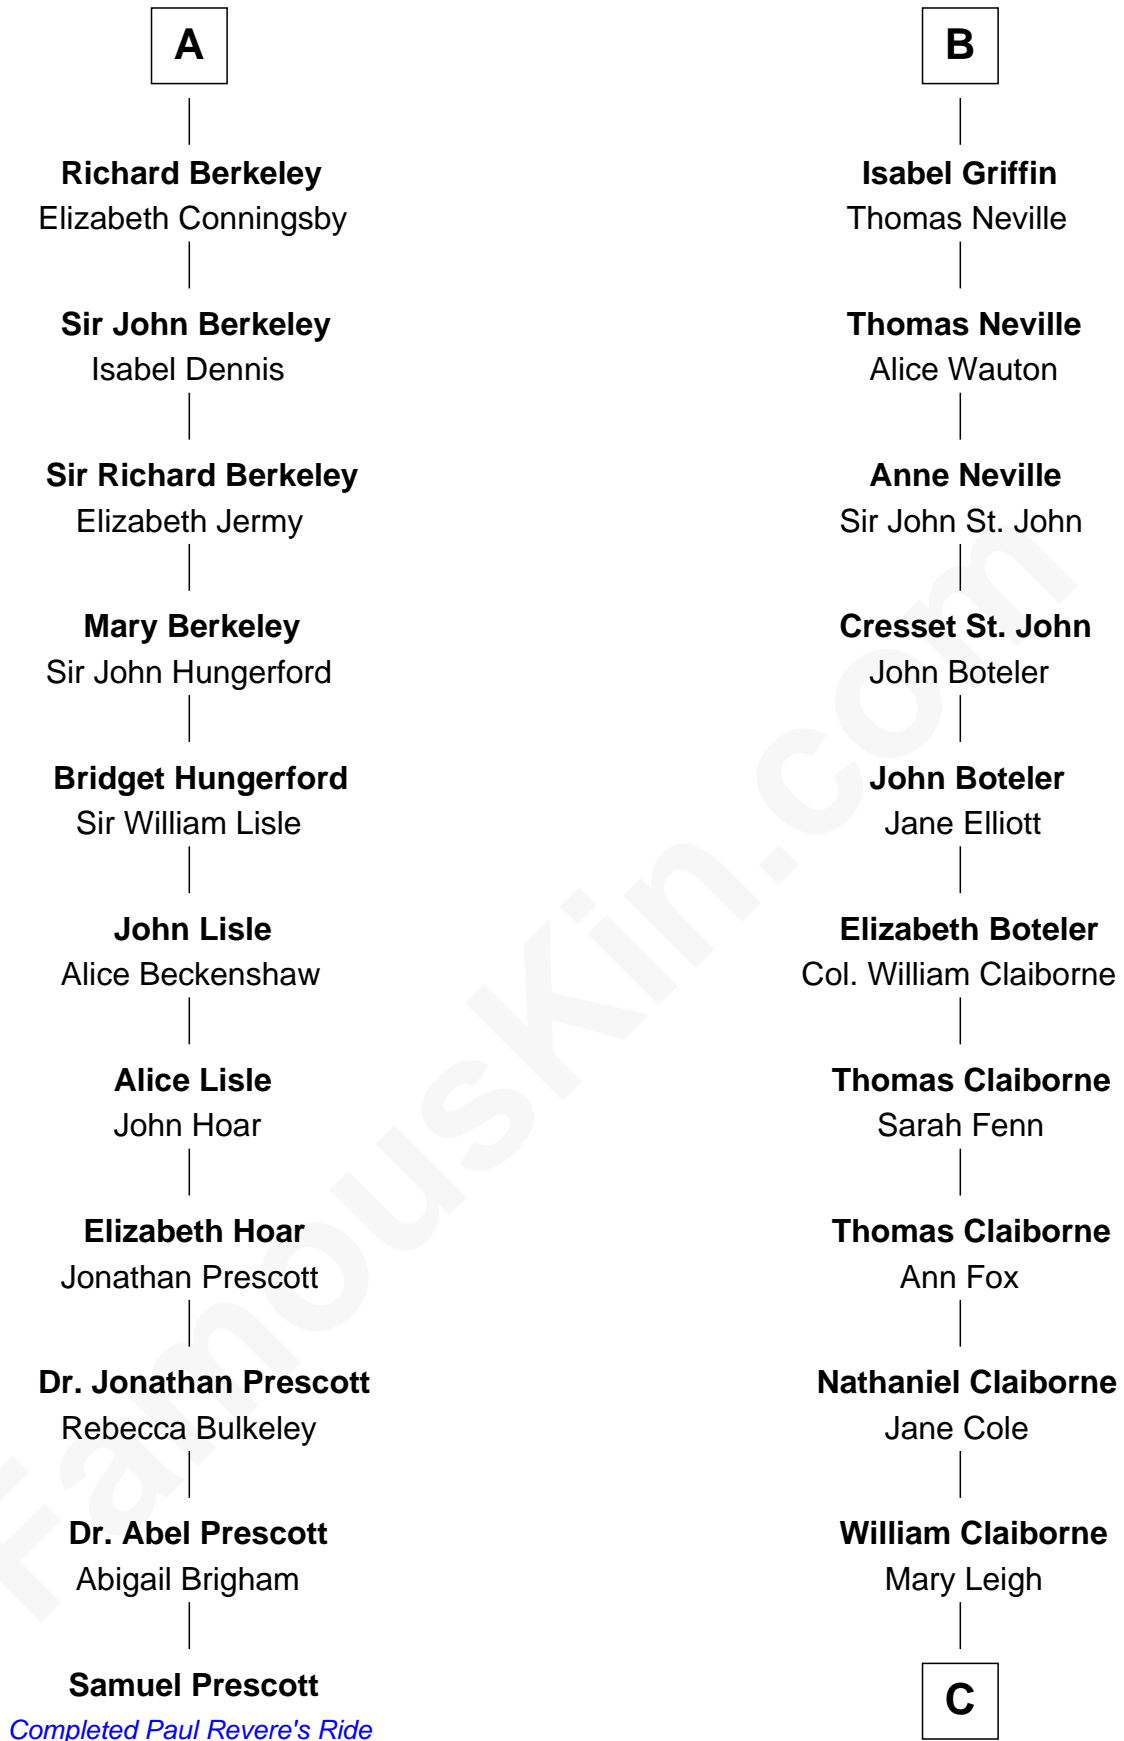

FamousKin.com

Relationship Chart of

Samuel Prescott

Completed Paul Revere's Midnight Ride

17th cousin 4 times removed of

Liz Claiborne

Fashion Designer and Founder of Liz Claiborne Inc.

Sir William de Cantilupe

Eve de Braiose

C

William Charles Cole Claiborne

Clarisse Duralde

William Charles Cole Claiborne

Louise de Balathier

Fernand Claiborne

Marie Louise Villeré