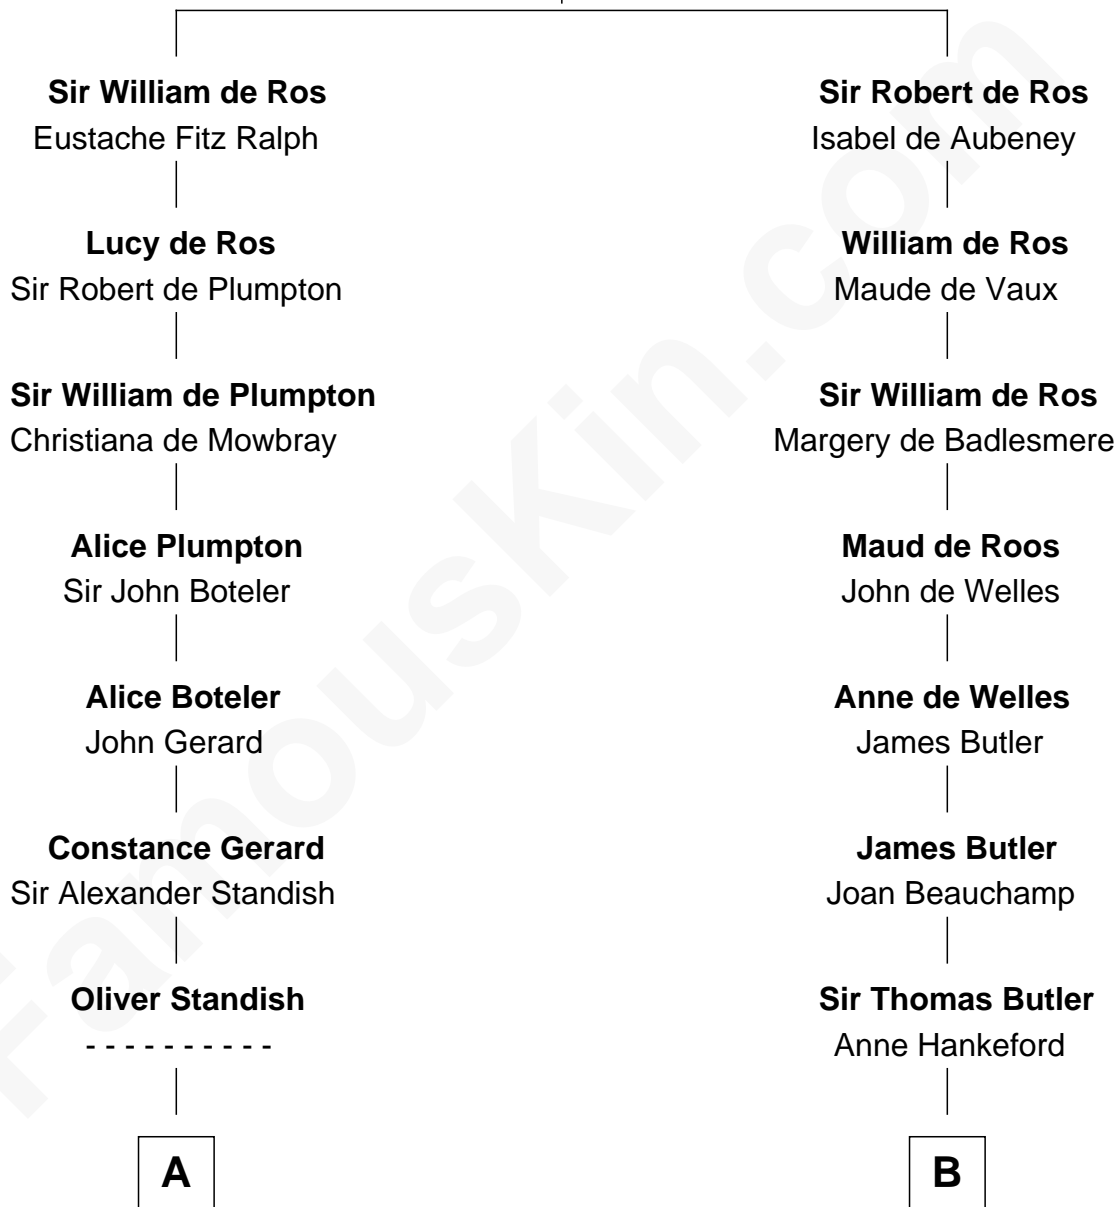

FamousKin.com

Relationship Chart of

Samuel Prescott

Completed Paul Revere's Midnight Ride

16th cousin 2 times removed of

William C. C. Claiborne

1st Governor of Louisiana

Sir William de Ros

Lucy FitzPiers

FamousKin.com