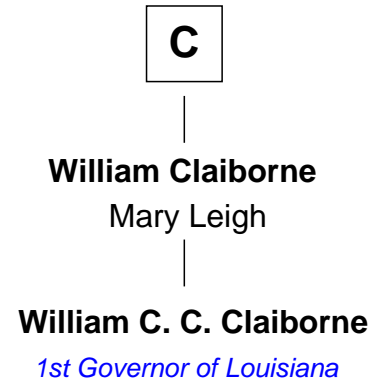

FamousKin.com