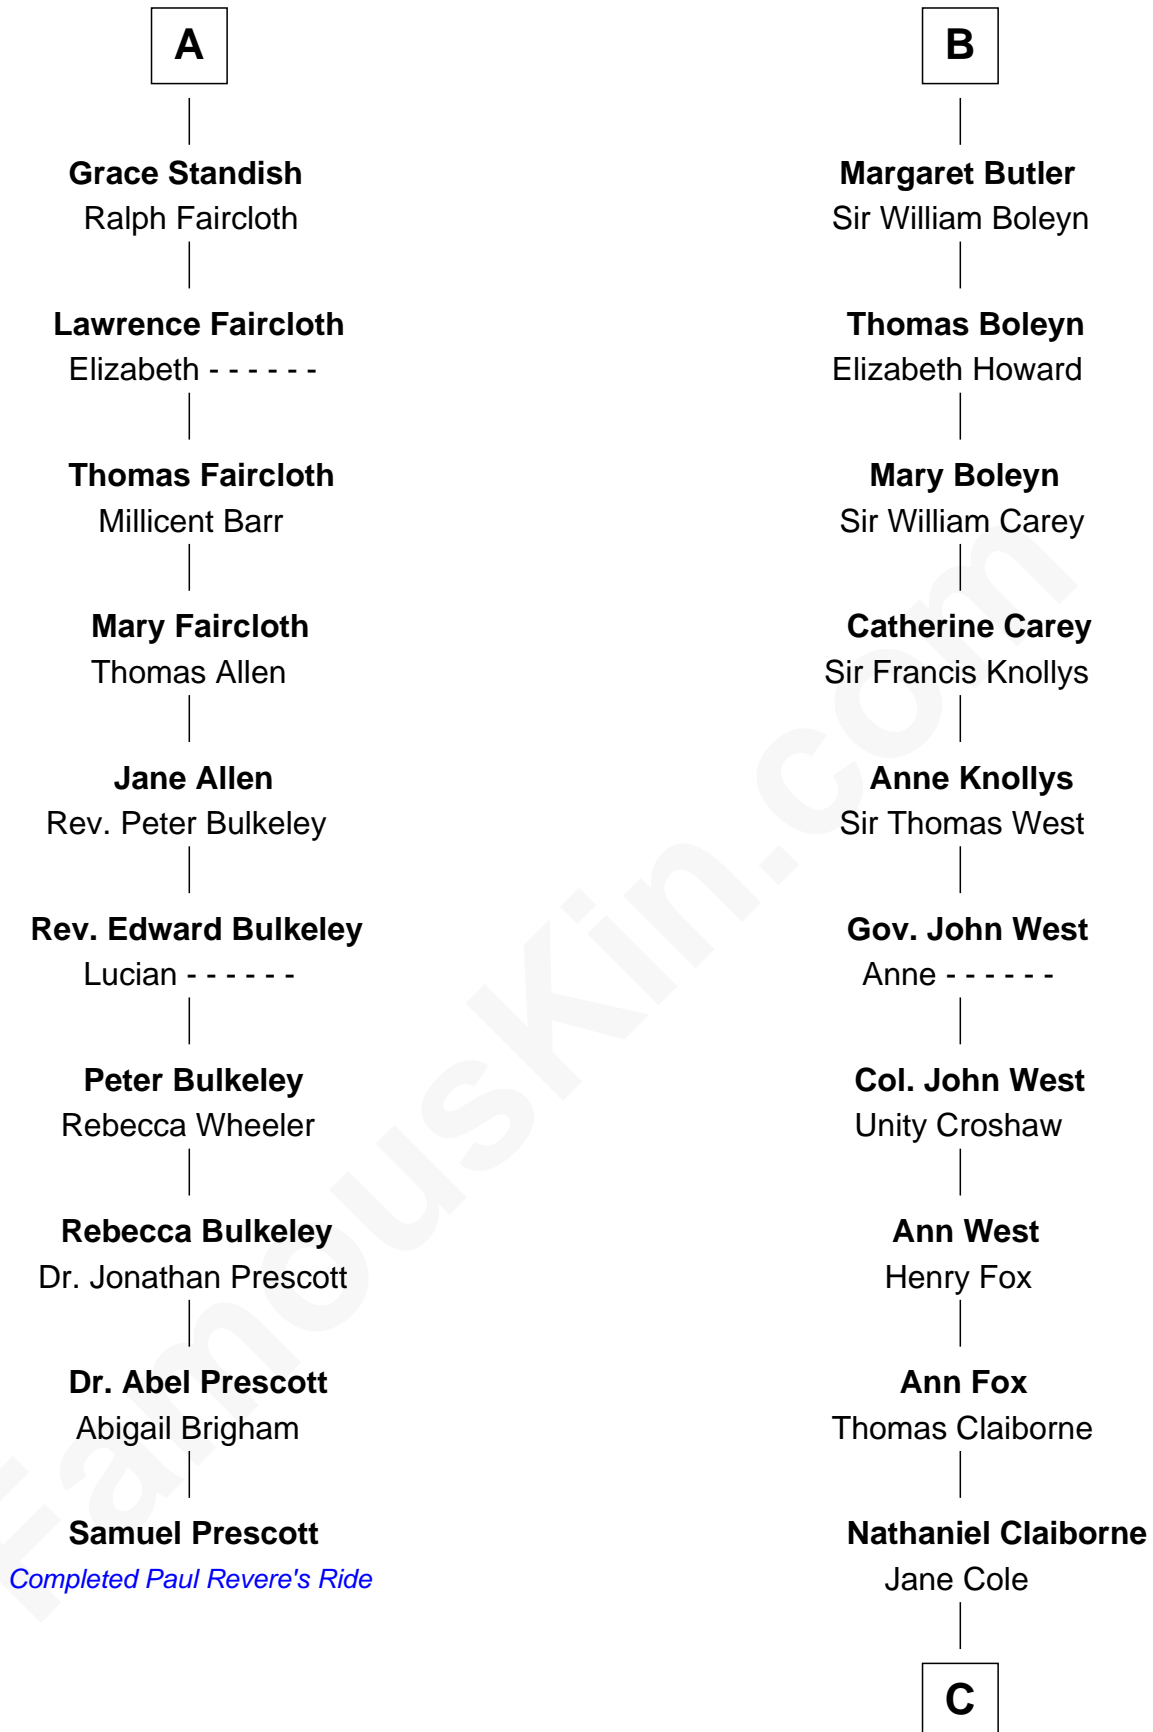

FamousKin.com

Relationship Chart of

Samuel Prescott

Completed Paul Revere's Midnight Ride

16th cousin 2 times removed of

William C. C. Claiborne

1st Governor of Louisiana

Sir William de Ros

Lucy FitzPiers

FamousKin.com