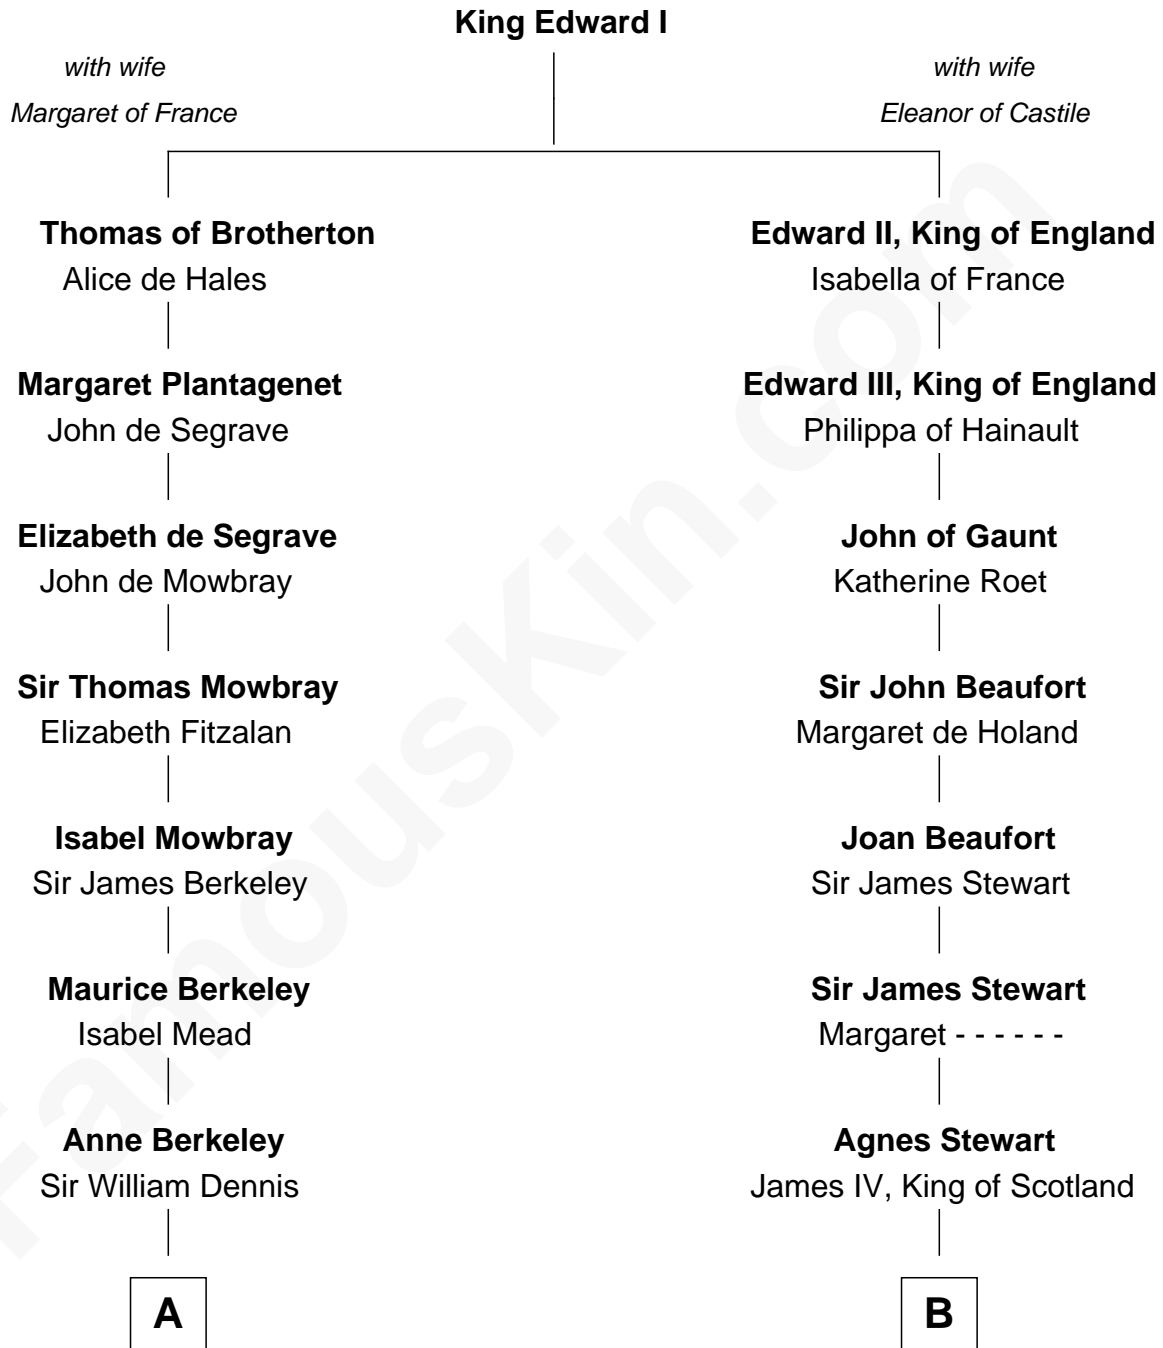

FamousKin.com

Relationship Chart of

Samuel Prescott

Completed Paul Revere's Midnight Ride

16th cousin 5 times removed of

Howard Dean

79th Governor of Vermont