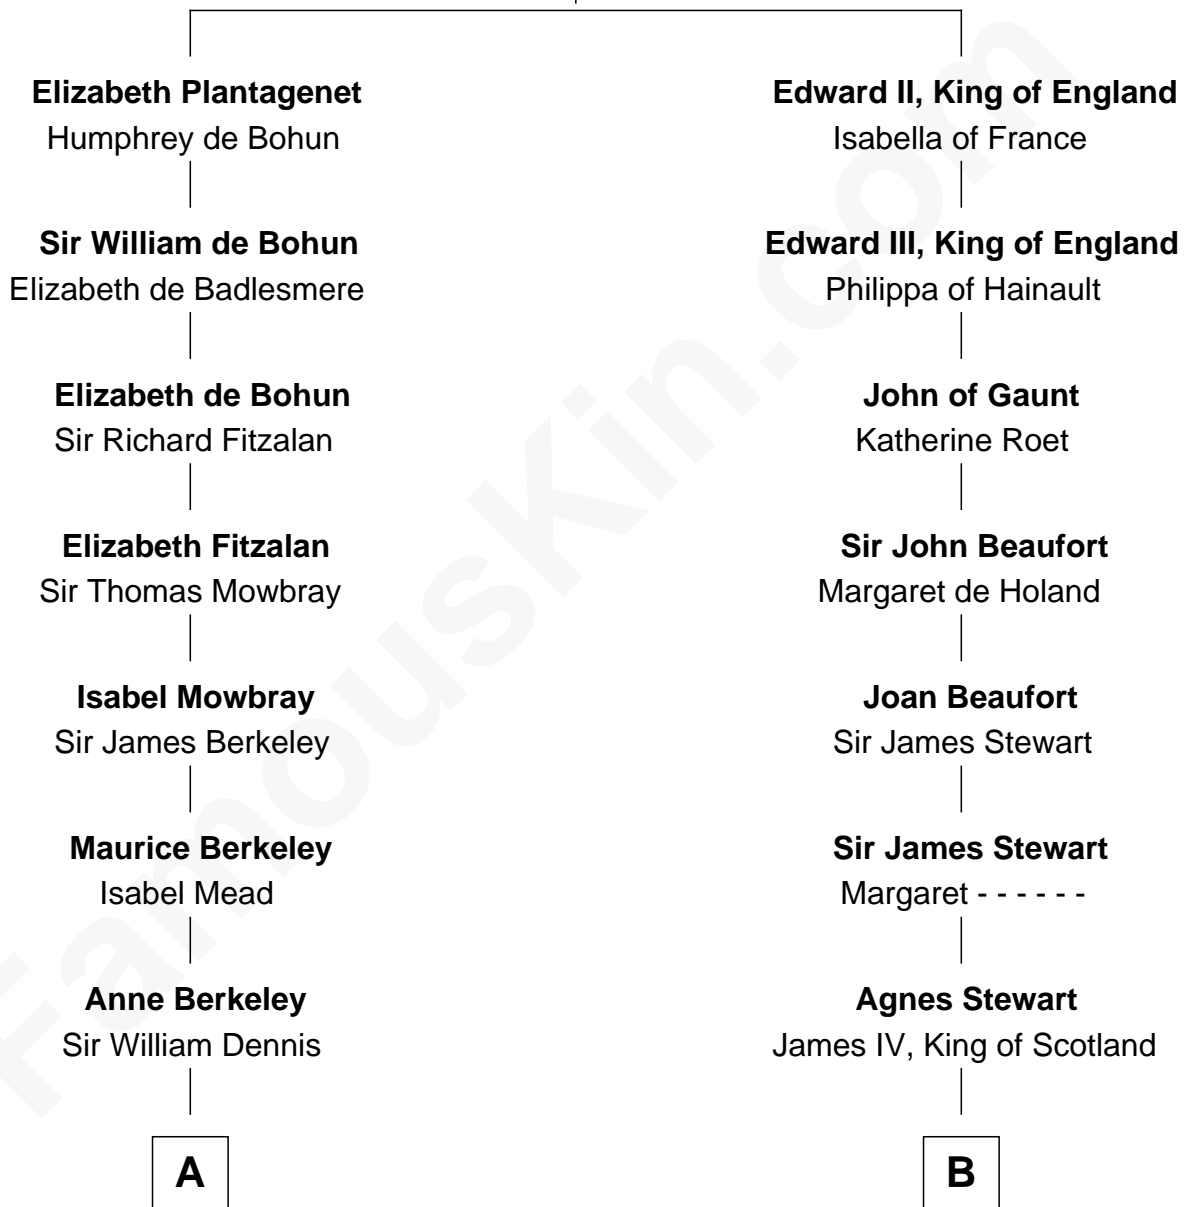

FamousKin.com

Relationship Chart of

Samuel Prescott

Completed Paul Revere's Midnight Ride

16th cousin 5 times removed of

Howard Dean

79th Governor of Vermont

Eleanor of Castile
Edward I, King of England

C

James William Maitland

Agnes Jane O'Reilly

Thomas A. Maitland

Helen Abby Van Voorhis

James William Maitland

Sylvia Wigglesworth

Andrea Belden Maitland

Howard Brush Dean

Howard Dean

79th Governor of Vermont