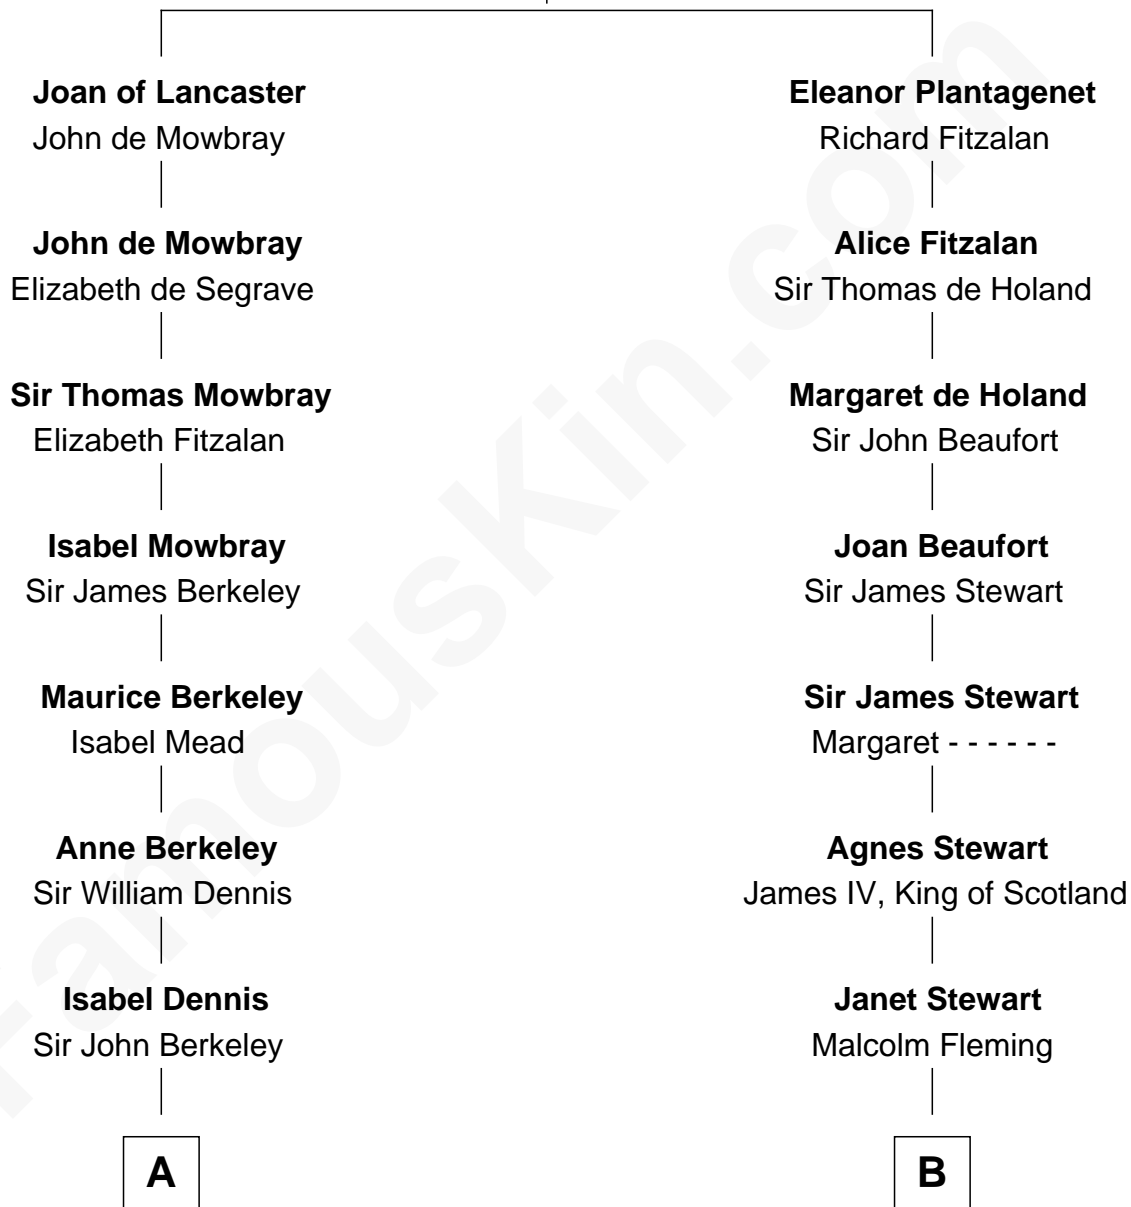

FamousKin.com

Relationship Chart of

Samuel Prescott

Completed Paul Revere's Midnight Ride

15th cousin 5 times removed of

Howard Dean

79th Governor of Vermont

Henry Plantagenet
Maud de Chaworth

C

Thomas A. Maitland
Helen Abby Van Voorhis

James William Maitland
Sylvia Wigglesworth

Andrea Belden Maitland
Howard Brush Dean

Howard Dean
79th Governor of Vermont