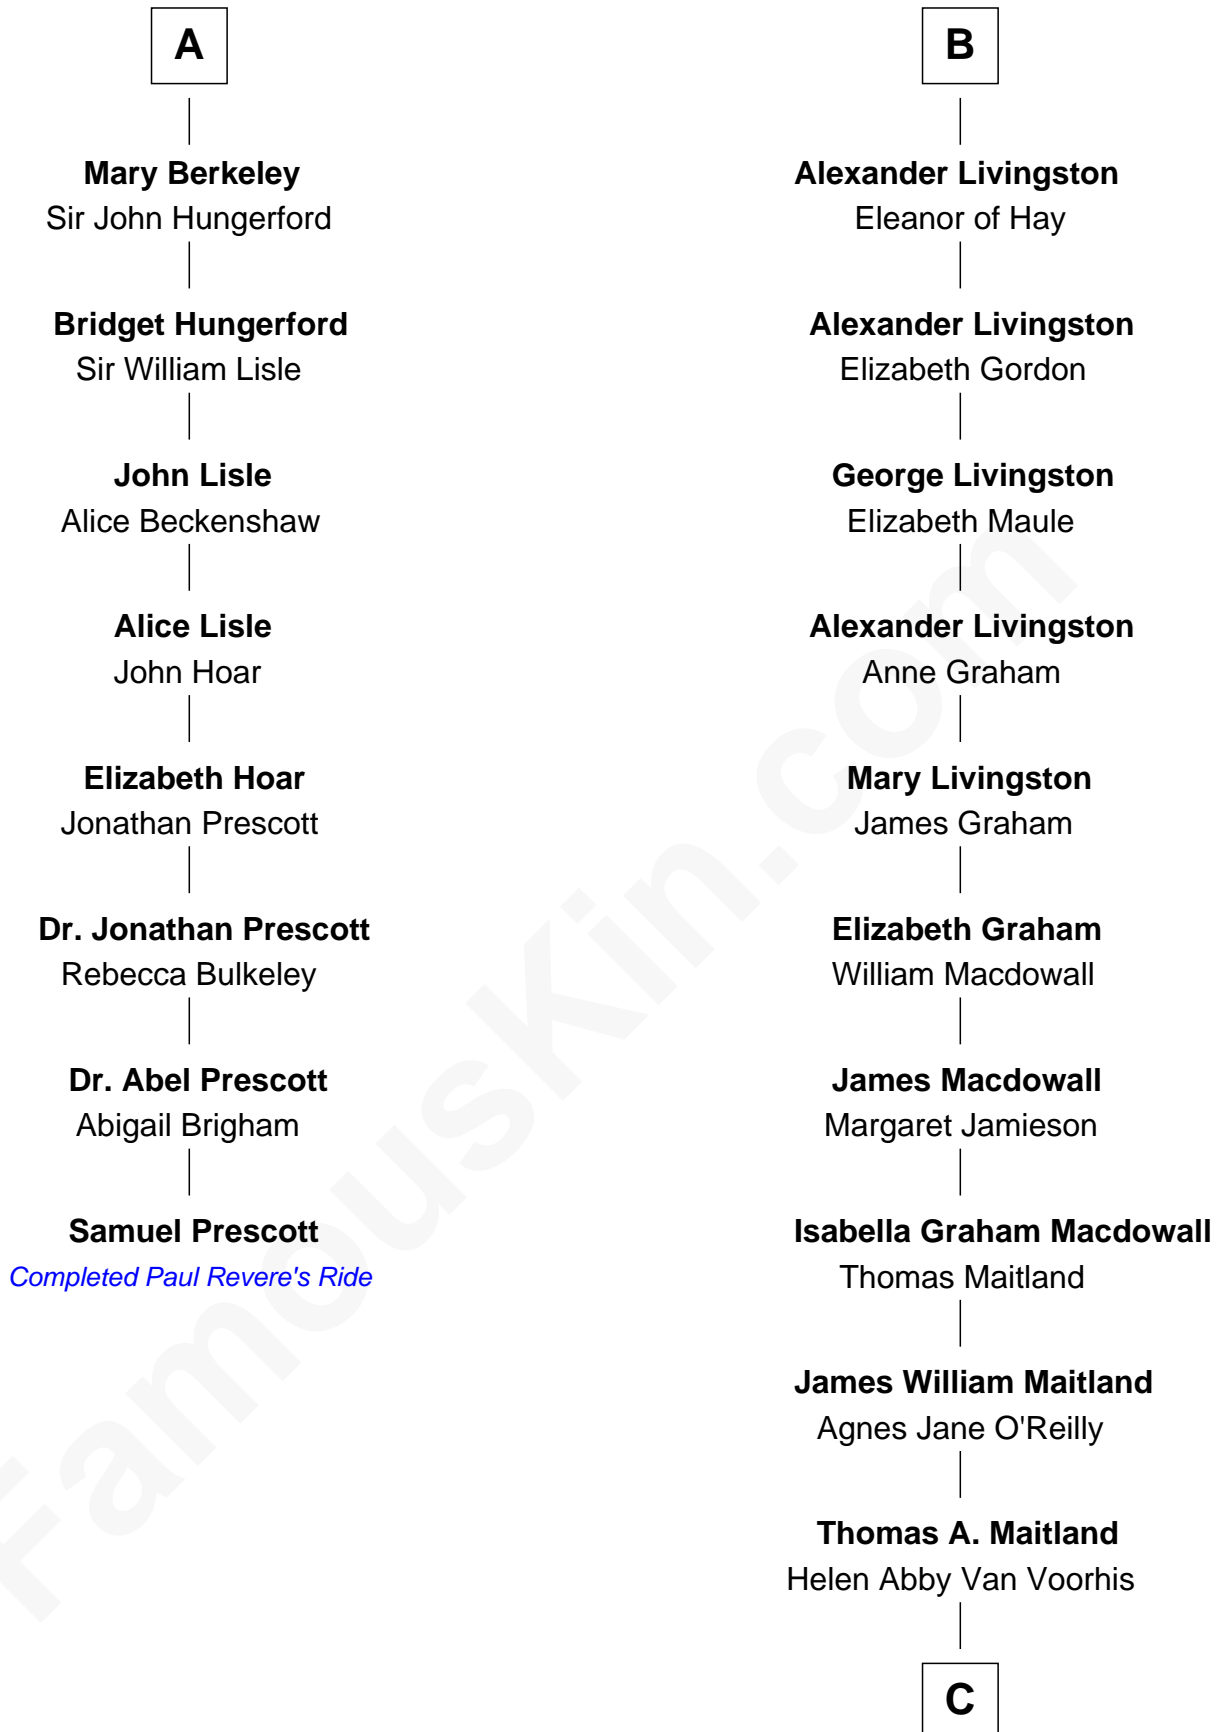

FamousKin.com

Relationship Chart of

Samuel Prescott

Completed Paul Revere's Midnight Ride

14th cousin 5 times removed of

Howard Dean

79th Governor of Vermont

C

James William Maitland

Sylvia Wigglesworth

Andrea Belden Maitland

Howard Brush Dean

Howard Dean

79th Governor of Vermont