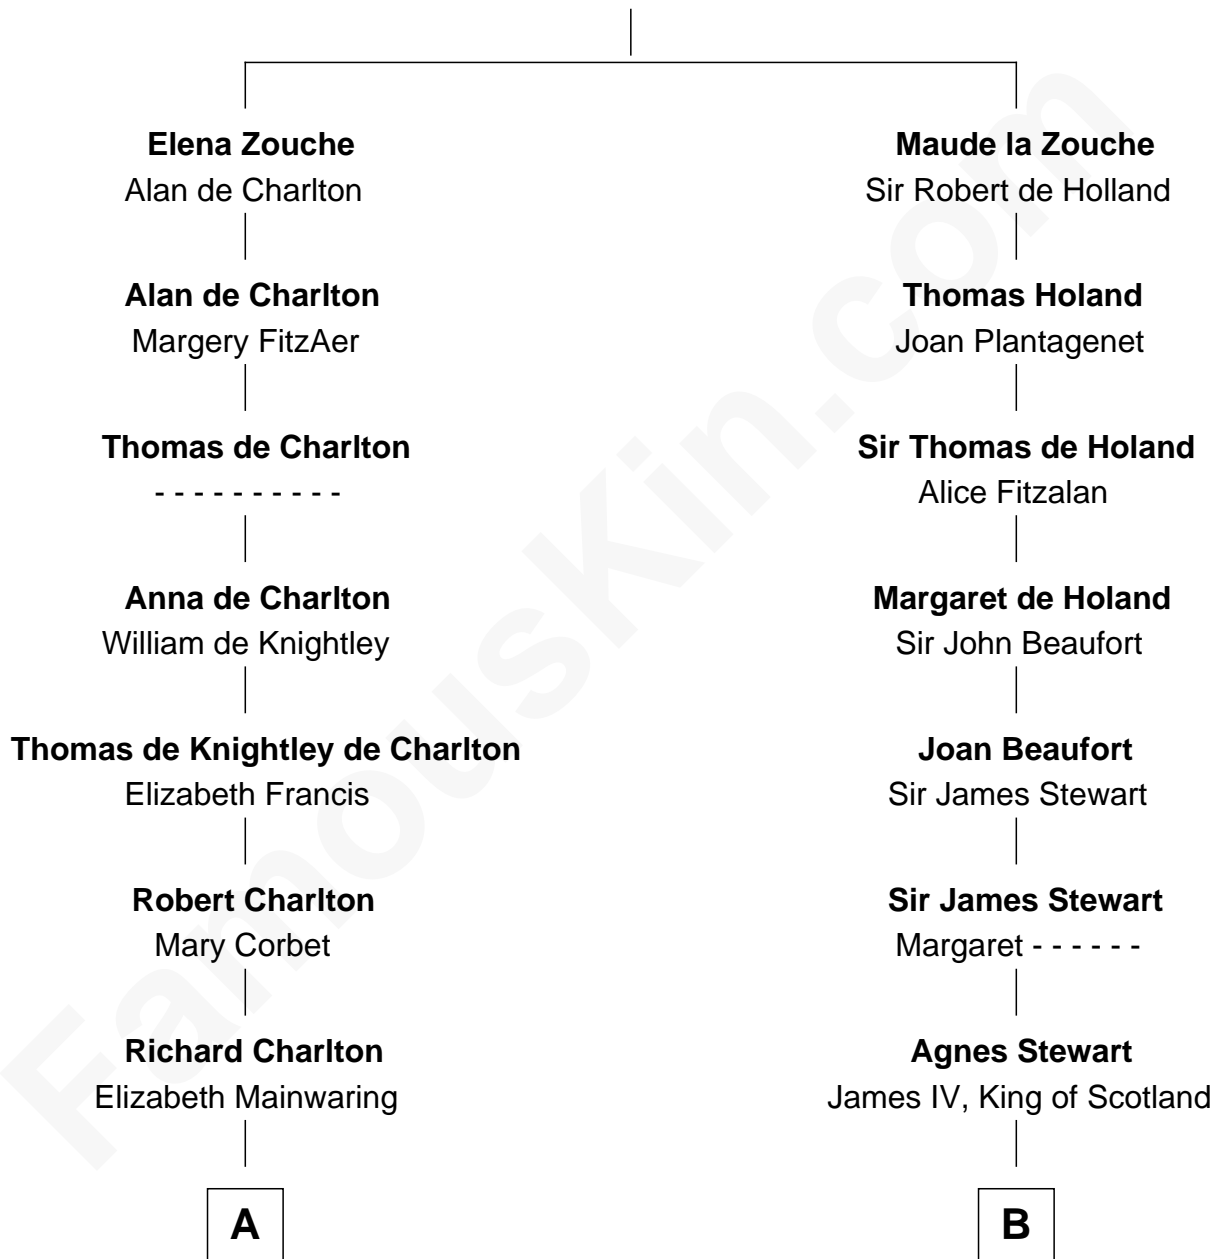

FamousKin.com

Relationship Chart of

Samuel Prescott

Completed Paul Revere's Midnight Ride

15th cousin 6 times removed of

Howard Dean

79th Governor of Vermont

Sir Alan la Zouche
Eleanor de Segrave

C

James William Maitland

Agnes Jane O'Reilly

Thomas A. Maitland

Helen Abby Van Voorhis

James William Maitland

Sylvia Wigglesworth

Andrea Belden Maitland

Howard Brush Dean

Howard Dean

79th Governor of Vermont