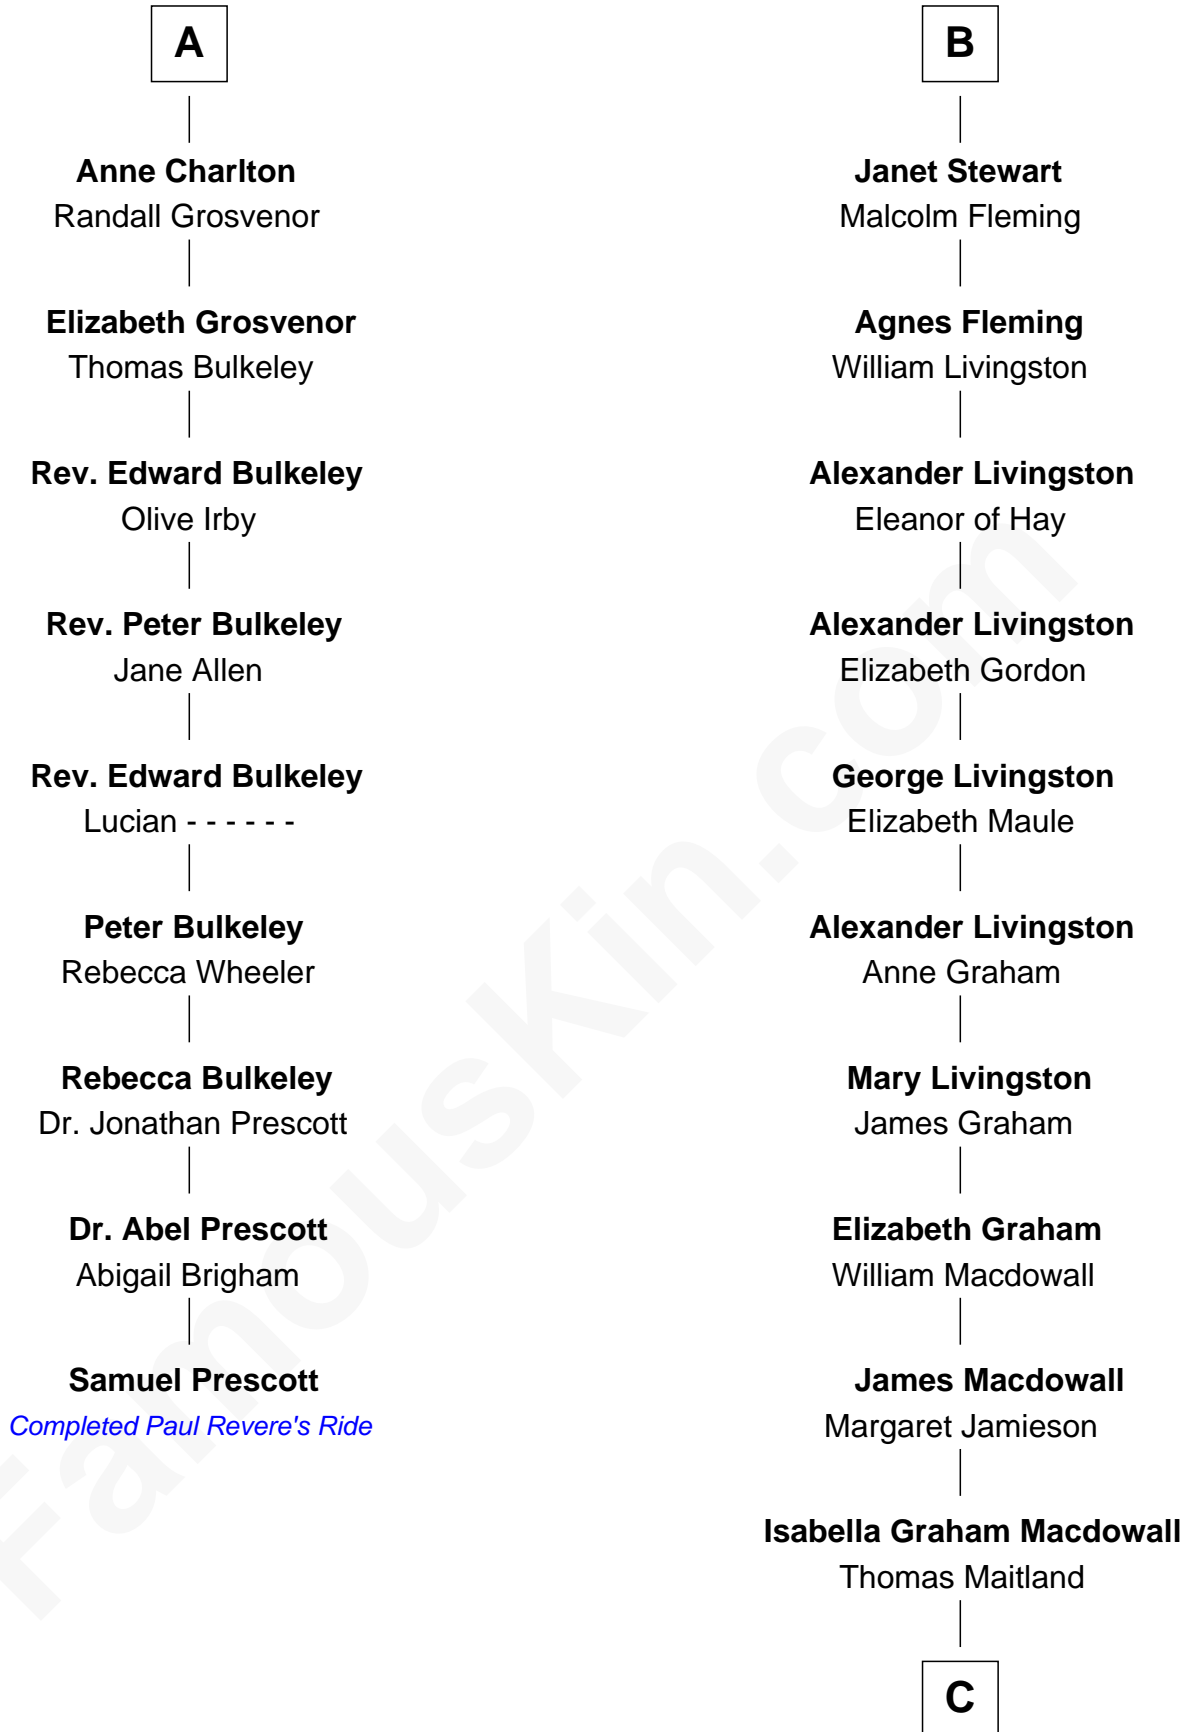

FamousKin.com

Relationship Chart of

Samuel Prescott

Completed Paul Revere's Midnight Ride

15th cousin 6 times removed of

Howard Dean

79th Governor of Vermont

Sir Alan la Zouche
Eleanor de Segrave

C

James William Maitland

Agnes Jane O'Reilly

Thomas A. Maitland

Helen Abby Van Voorhis

James William Maitland

Sylvia Wigglesworth

Andrea Belden Maitland