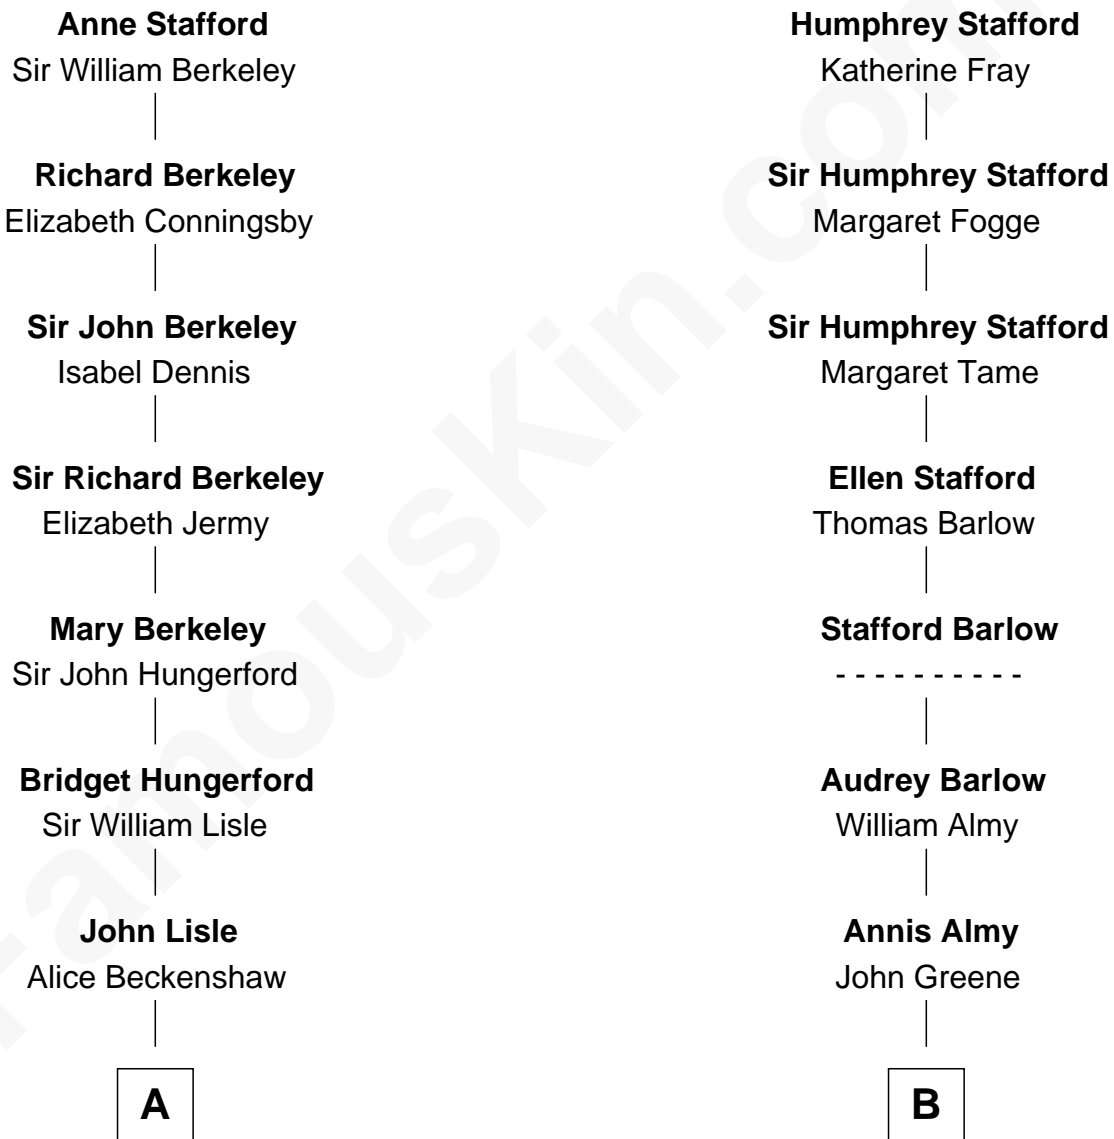

## Relationship Chart of

### Samuel Prescott

*Completed Paul Revere's Midnight Ride*

9th cousin 2 times removed of

### William Greene

*2nd Governor of Rhode Island*

**Sir Humphrey Stafford**

Eleanor Aylesbury

**A**

**Alice Lisle**

John Hoar

**Elizabeth Hoar**