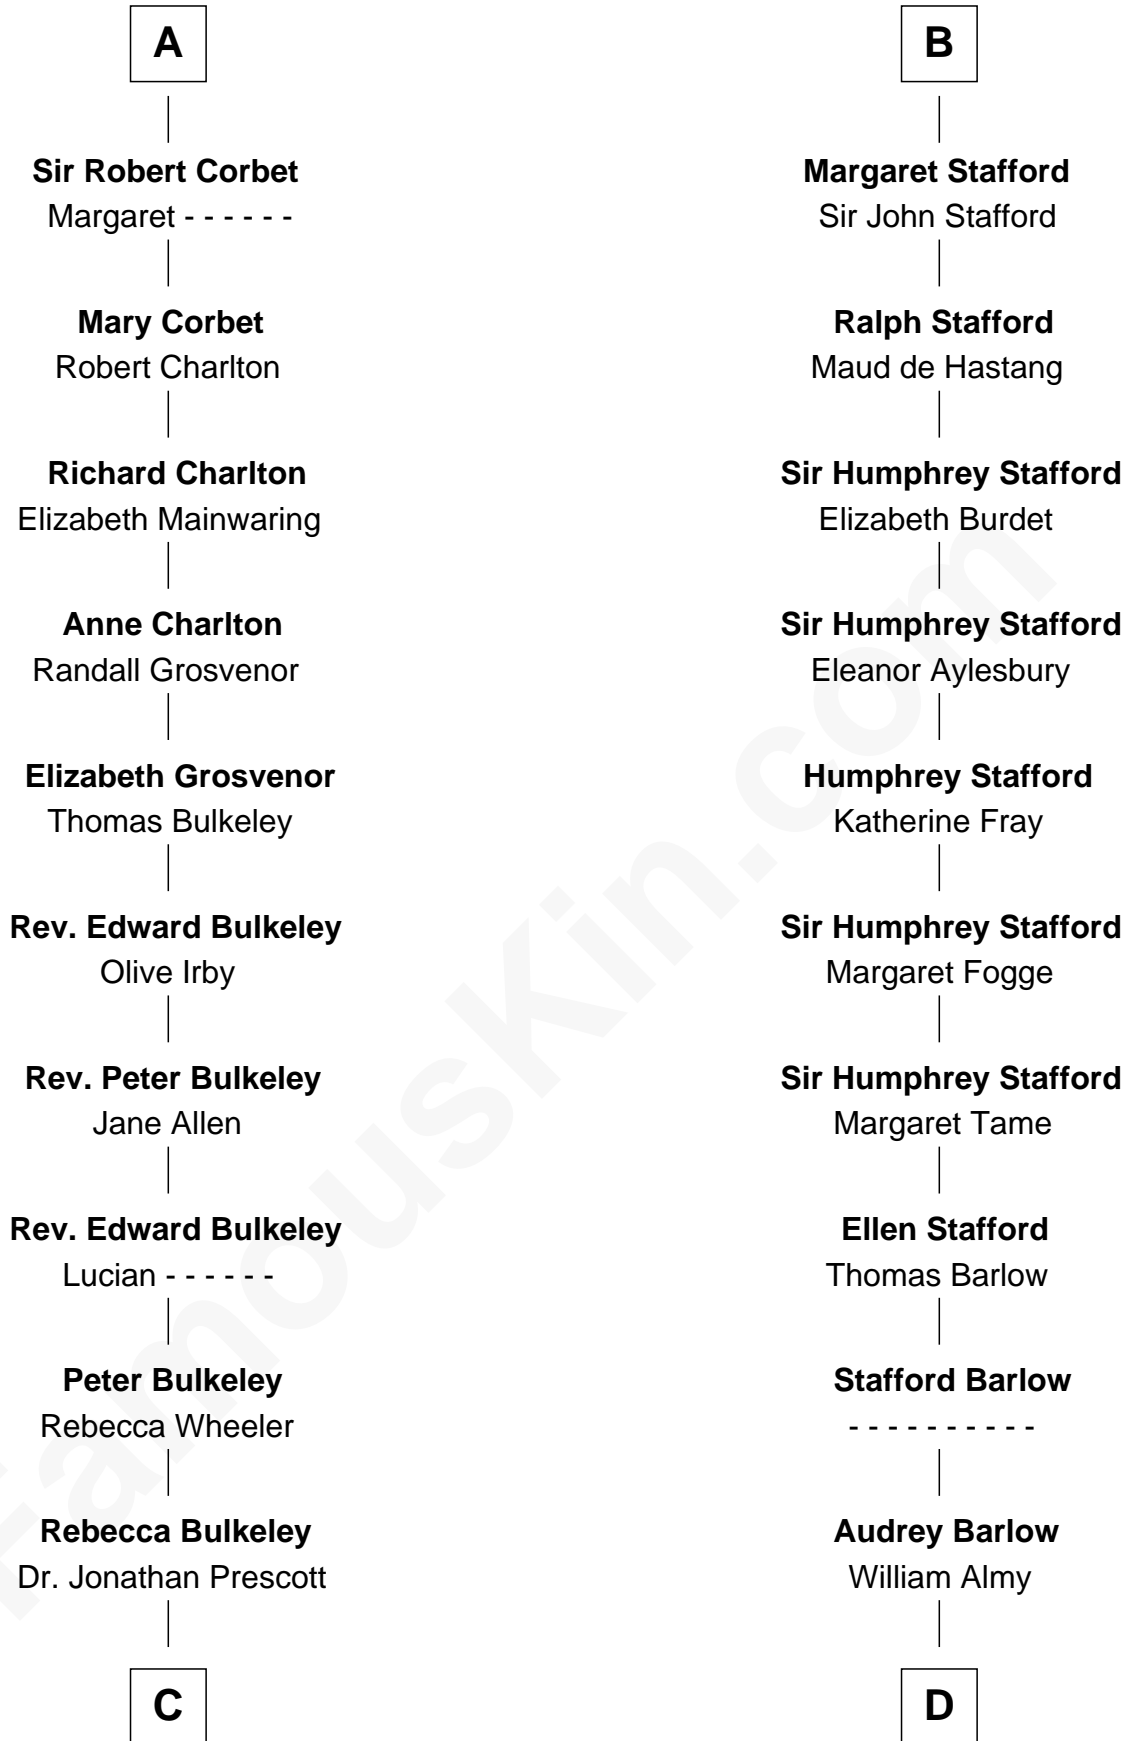

## Relationship Chart of

### Samuel Prescott

*Completed Paul Revere's Midnight Ride*

18th cousin 2 times removed of

### William Greene

*2nd Governor of Rhode Island*

**Ralph Paynell**

-----

**C**

**Dr. Abel Prescott**

Abigail Brigham

**Samuel Prescott**

*Completed Paul Revere's Ride*

**D**

**Annis Almy**

John Greene

**Samuel Greene**

Mary Gorton

**William Greene**

Catharine Greene