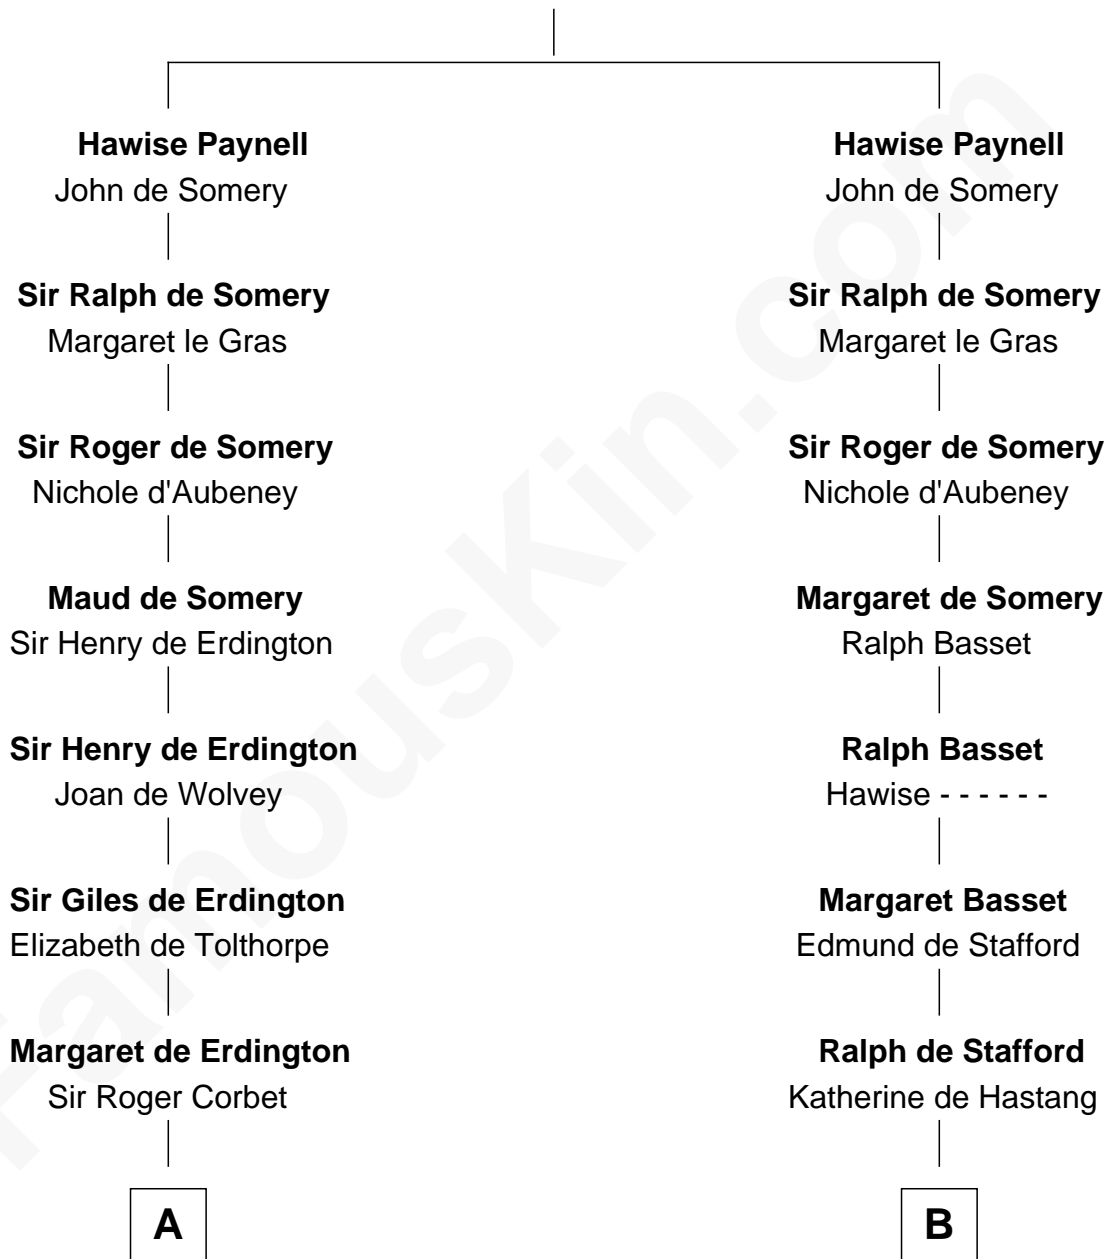

## Relationship Chart of

### Samuel Prescott

*Completed Paul Revere's Midnight Ride*

18th cousin 2 times removed of

### William Greene

*2nd Governor of Rhode Island*

**Ralph Paynell**

-----

**C**

**Dr. Abel Prescott**

Abigail Brigham

**Samuel Prescott**