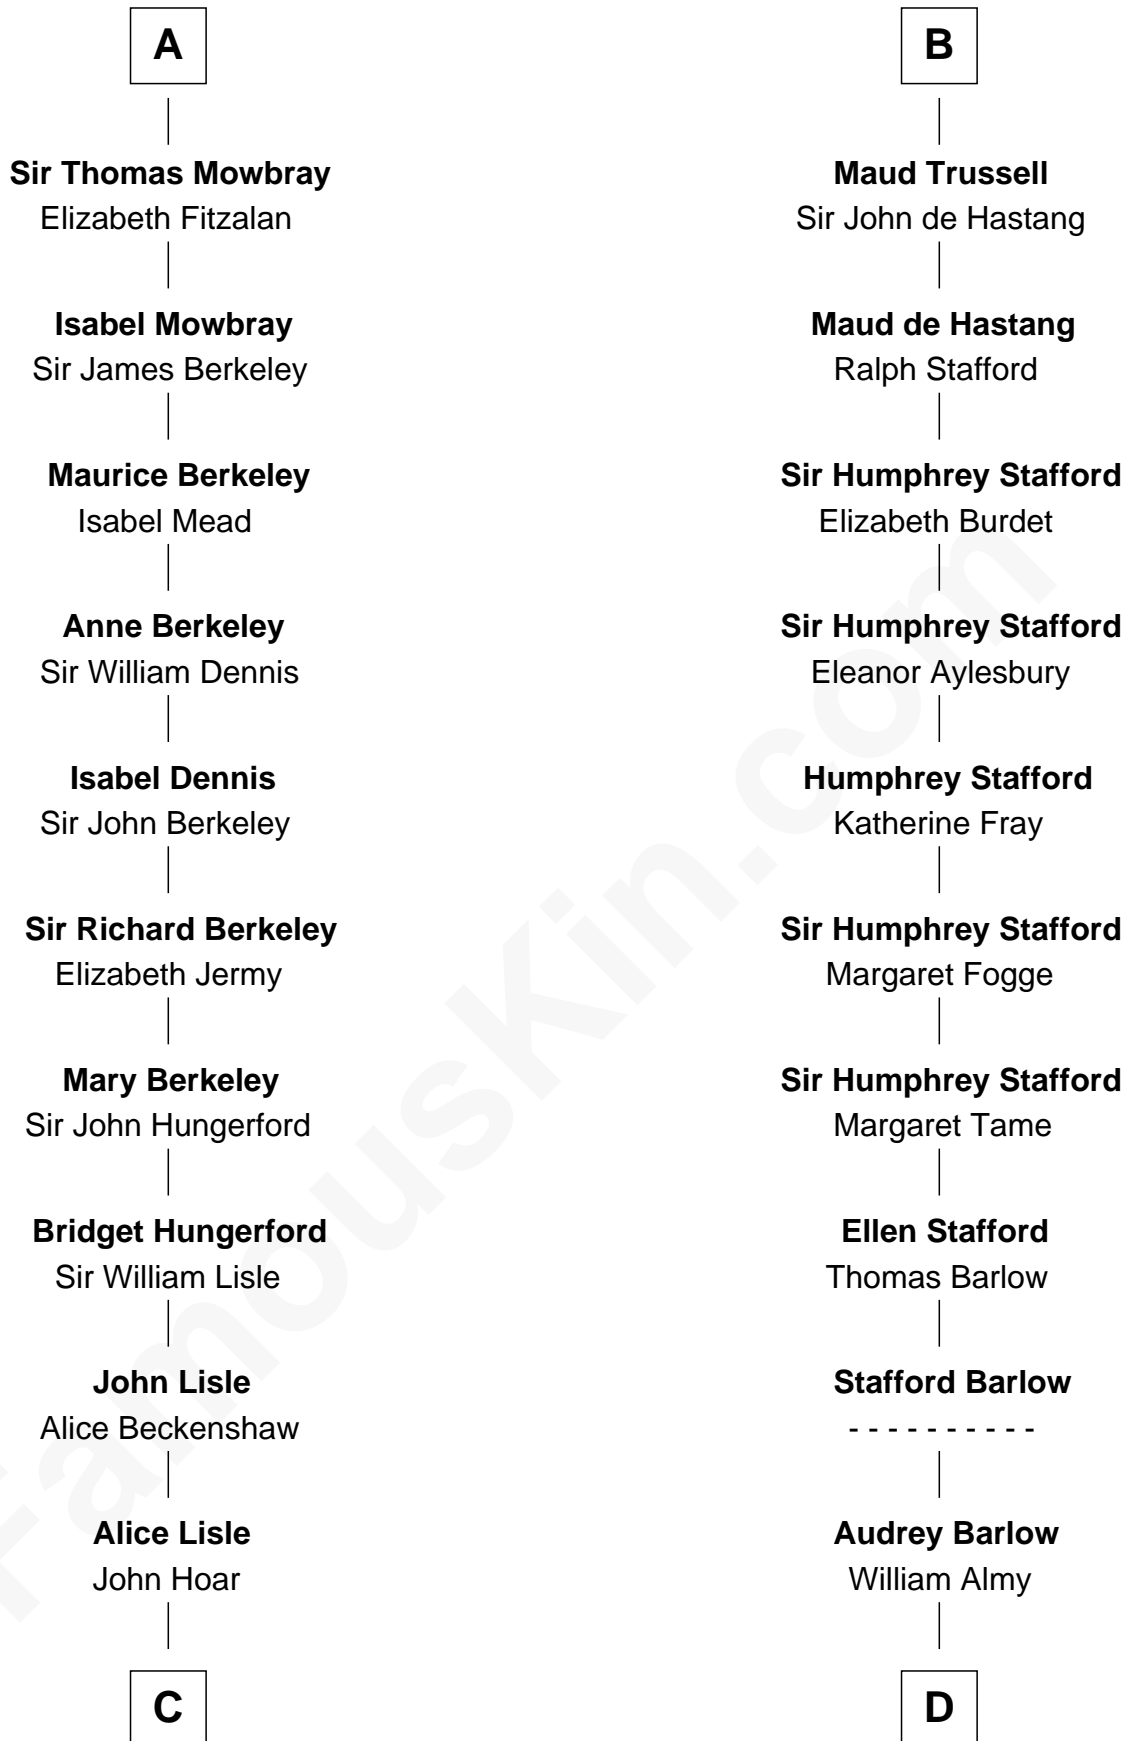

FamousKin.com

Relationship Chart of

Samuel Prescott

Completed Paul Revere's Midnight Ride

20th cousin of

William Greene

2nd Governor of Rhode Island

C

Elizabeth Hoar
Jonathan Prescott

Dr. Jonathan Prescott
Rebecca Bulkeley

Dr. Abel Prescott
Abigail Brigham

Samuel Prescott
Completed Paul Revere's Ride

D

Annis Almy
John Greene

Samuel Greene
Mary Gorton

William Greene
Catharine Greene