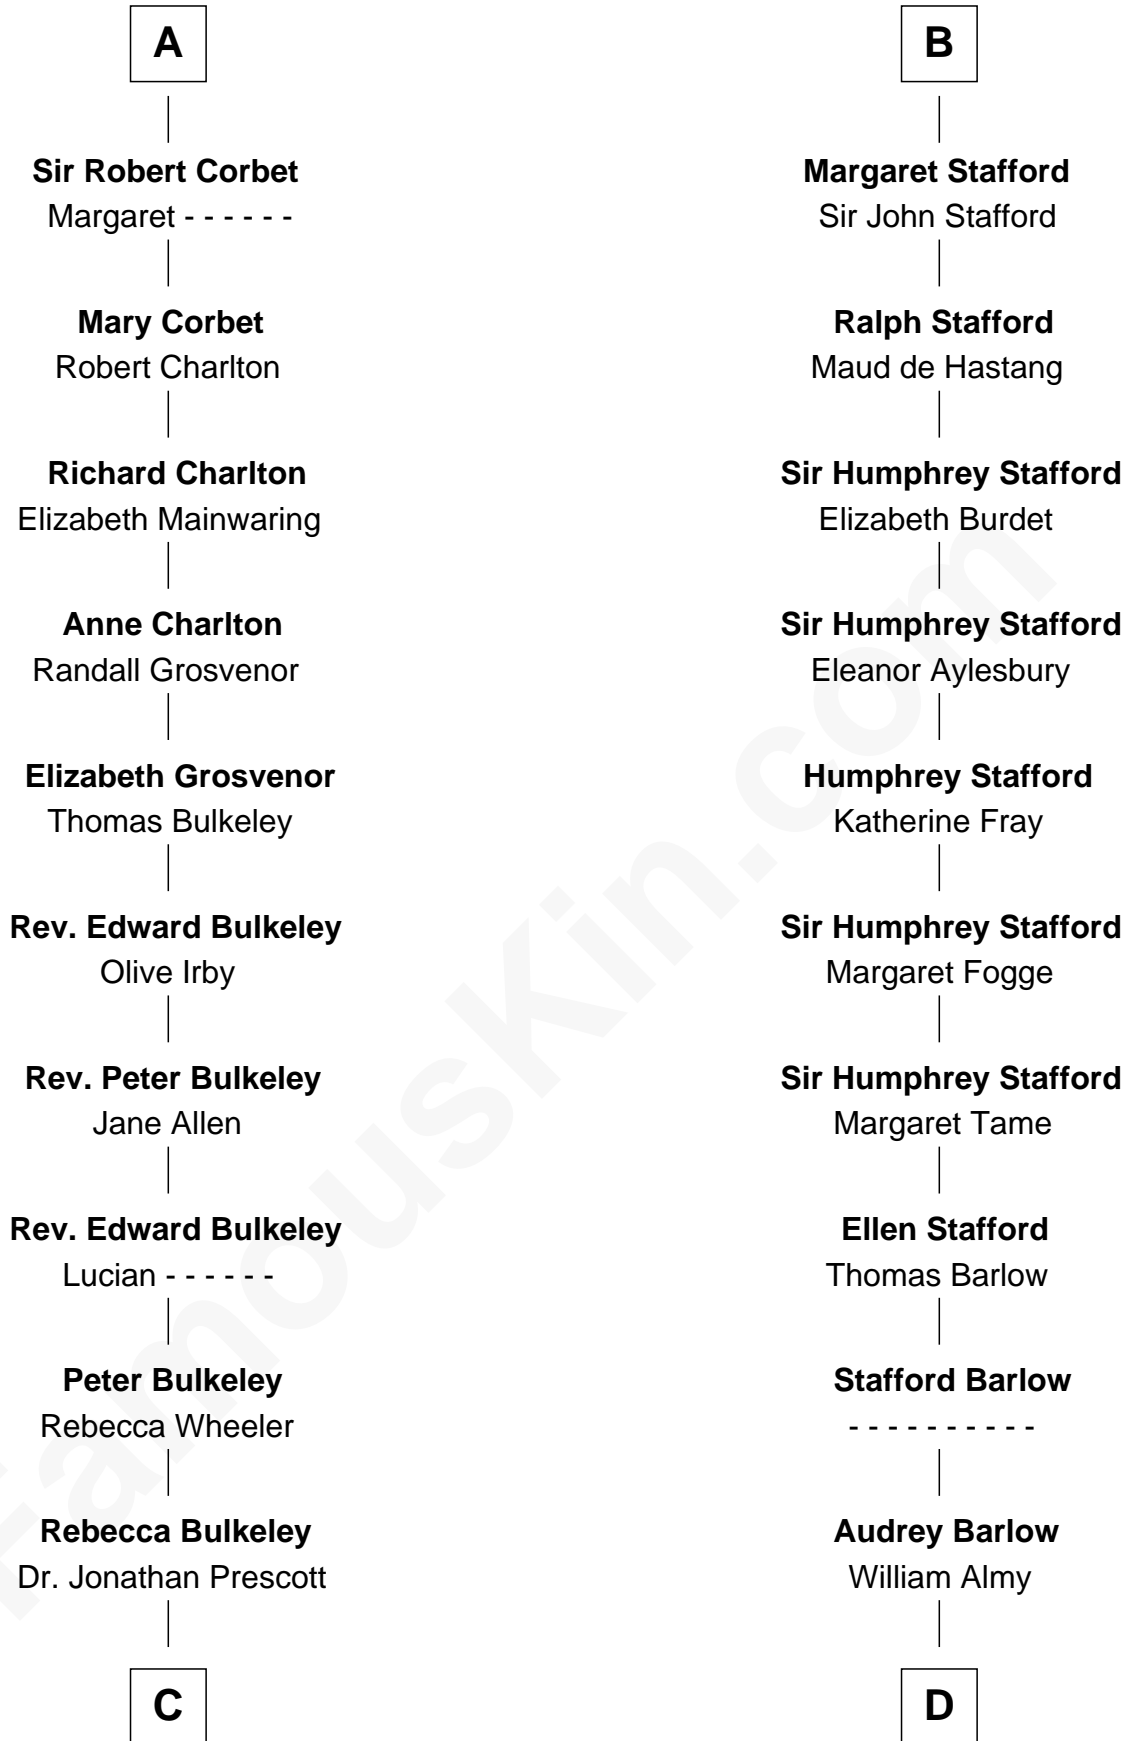

FamousKin.com

Relationship Chart of

Samuel Prescott

Completed Paul Revere's Midnight Ride

18th cousin 2 times removed of

William Greene

2nd Governor of Rhode Island

Sir Ranulf de Gernons

Maud of Gloucester

Hugh de Kevelioc
Bertrade de Montfort

Mabel of Chester
William d'Aubeny

Nichole d'Aubeny
Sir Roger de Somery

Maud de Somery
Sir Henry de Erdington

Sir Henry de Erdington
Joan de Wolvey

Sir Giles de Erdington
Elizabeth de Tolthorpe

Margaret de Erdington
Sir Roger Corbet

A

Hugh de Kevelioc
Bertrade de Montfort

Mabel of Chester
William d'Aubeny

Nichole d'Aubeny
Sir Roger de Somery

Margaret de Somery
Ralph Basset

Ralph Basset
Hawise - - - - -

Margaret Basset
Edmund de Stafford

Ralph de Stafford
Katherine de Hastang

B

C

Dr. Abel Prescott

Abigail Brigham

Samuel Prescott

Completed Paul Revere's Ride