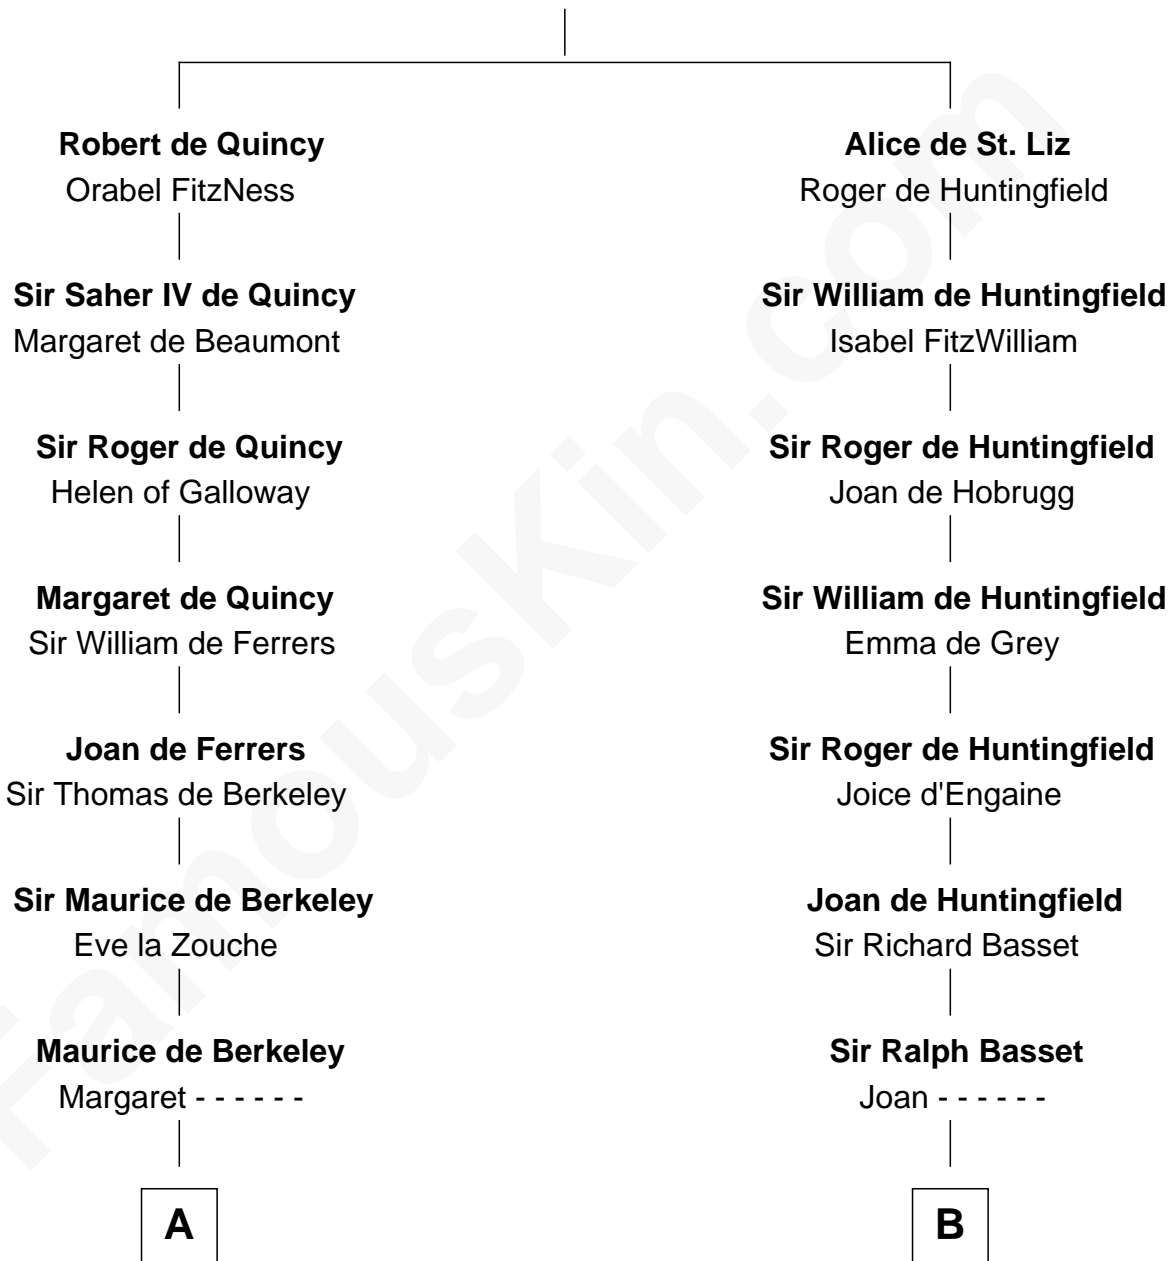

FamousKin.com

Relationship Chart of

Samuel Prescott

Completed Paul Revere's Midnight Ride

20th cousin 1 time removed of

William Greene

2nd Governor of Rhode Island

Saher I de Quincy

Maud de St. Liz

C

Alice Lisle
John Hoar

Elizabeth Hoar
Jonathan Prescott

Dr. Jonathan Prescott
Rebecca Bulkeley

Dr. Abel Prescott
Abigail Brigham

Samuel Prescott
Completed Paul Revere's Ride

D

Annis Almy
John Greene

Samuel Greene
Mary Gorton

William Greene
Catharine Greene

William Greene
2nd Governor of Rhode Island