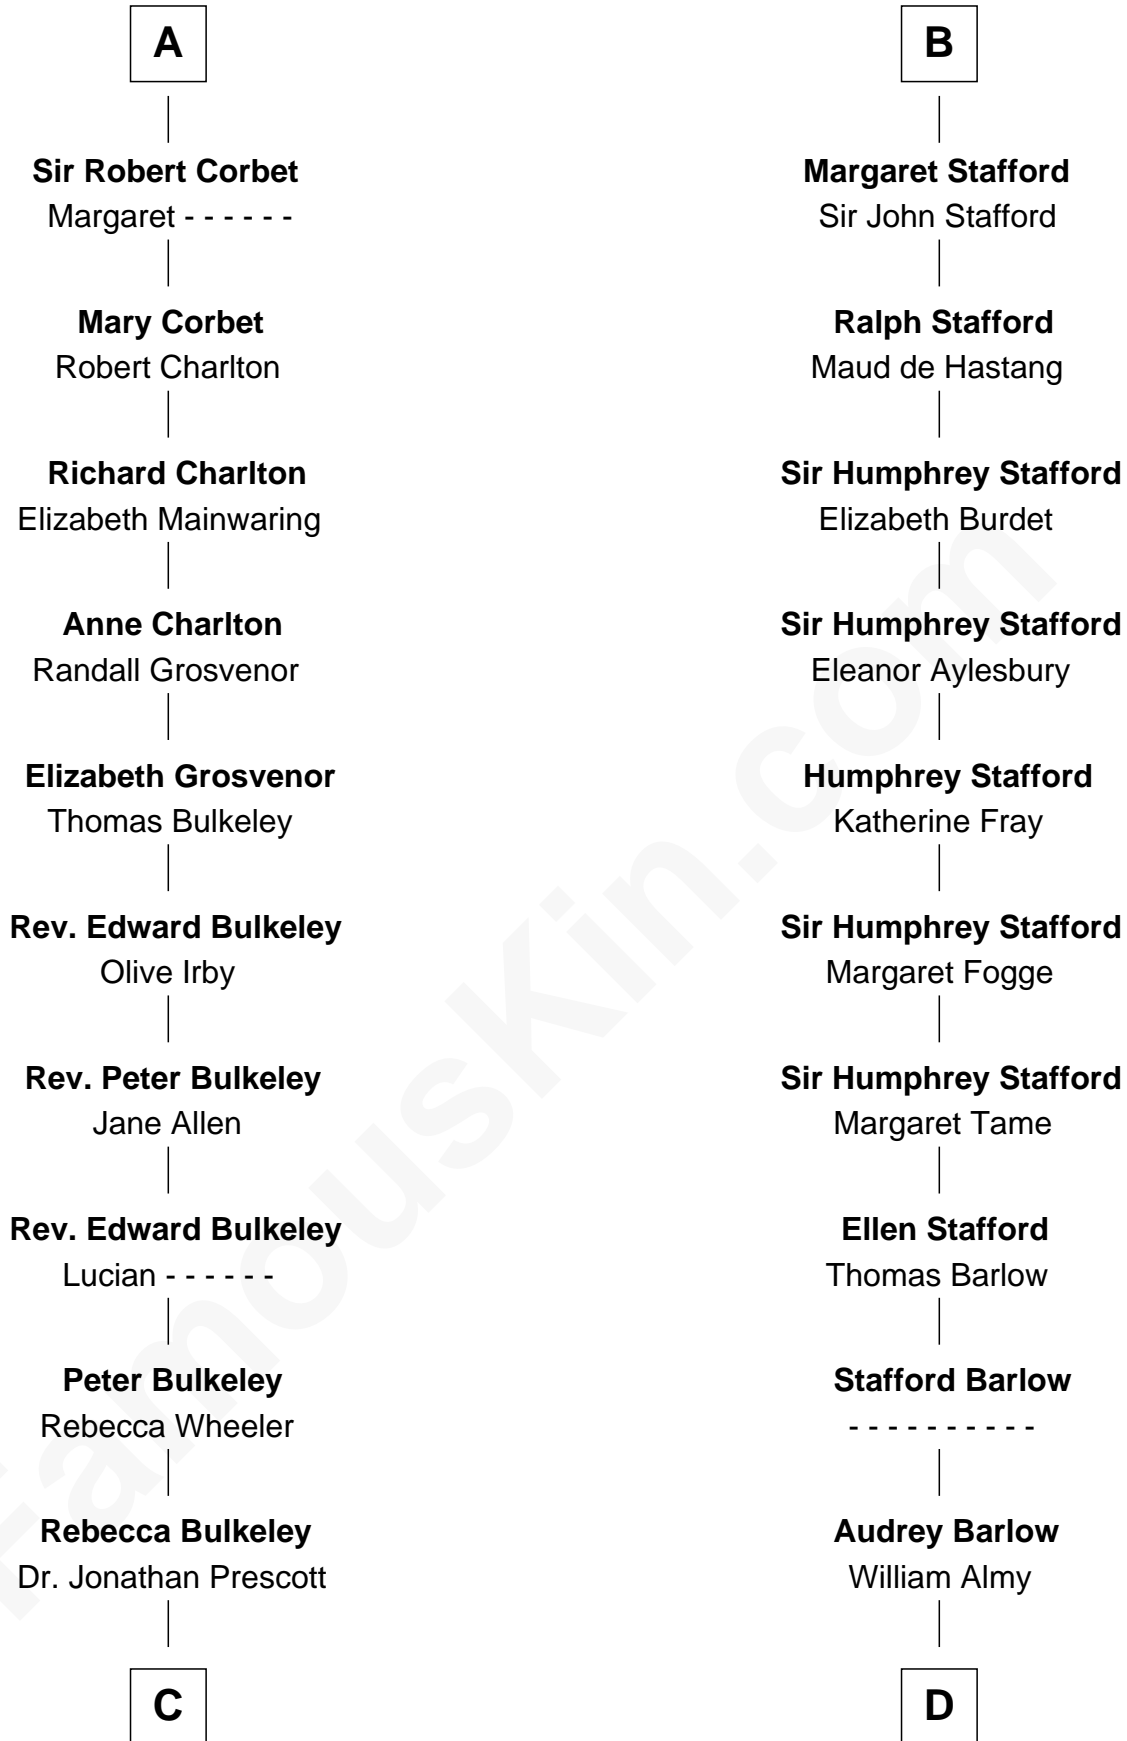

FamousKin.com

Relationship Chart of

Samuel Prescott

Completed Paul Revere's Midnight Ride

18th cousin 2 times removed of

William Greene

2nd Governor of Rhode Island

James de St. Hilary

Aveline - - - - -

Maud de St. Hilary

William d'Aubenev

William d'Aubenev

Mabel of Chester

Nichole d'Aubenev

Sir Roger de Somery

Maud de Somery

Ralph Basset

Hawise - - - - -

Margaret Basset

Edmund de Stafford

Ralph de Stafford

Katherine de Hastang

B

C

Dr. Abel Prescott

Abigail Brigham

Samuel Prescott

Completed Paul Revere's Ride

D

Annis Almy

John Greene

Samuel Greene