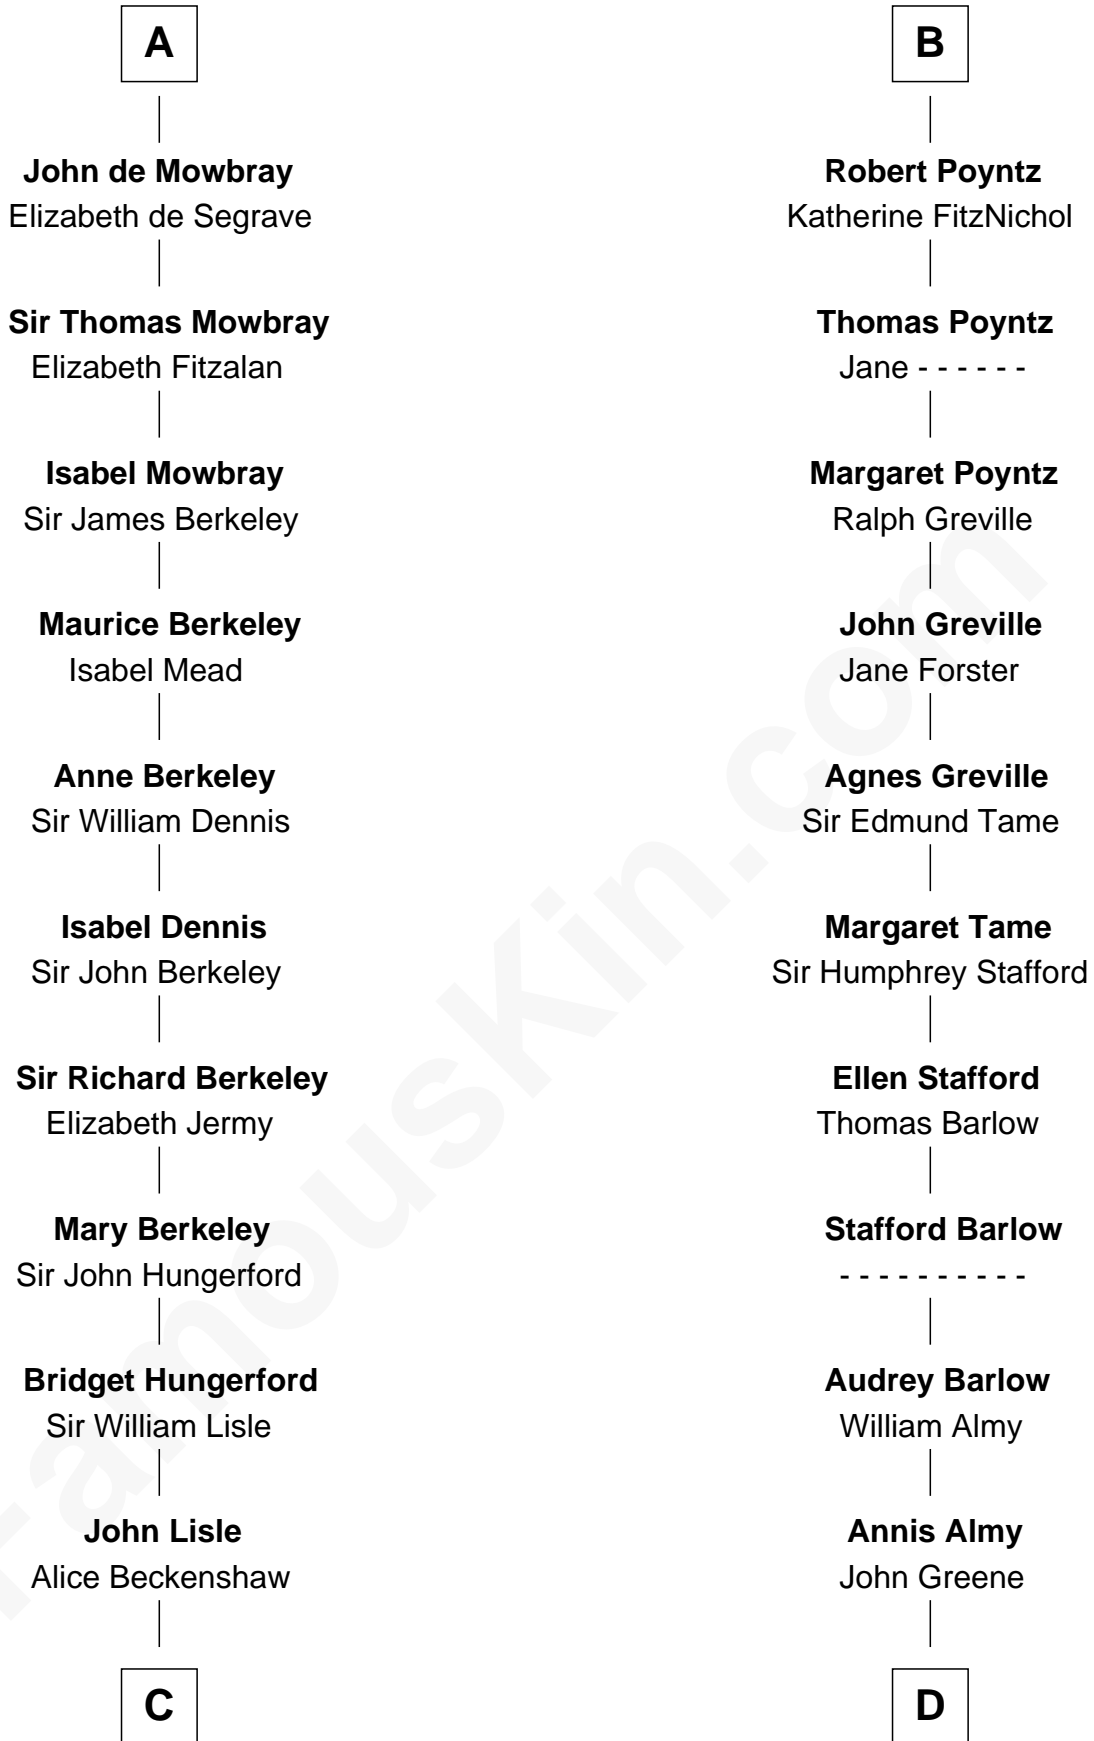

FamousKin.com

Relationship Chart of

Samuel Prescott

Completed Paul Revere's Midnight Ride

19th cousin 2 times removed of

William Greene

2nd Governor of Rhode Island

C

Alice Lisle

John Hoar

Elizabeth Hoar

Jonathan Prescott

Dr. Jonathan Prescott

Rebecca Bulkeley

Dr. Abel Prescott

Abigail Brigham

Samuel Prescott

Completed Paul Revere's Ride

D

Samuel Greene

Mary Gorton

William Greene

Catharine Greene

William Greene