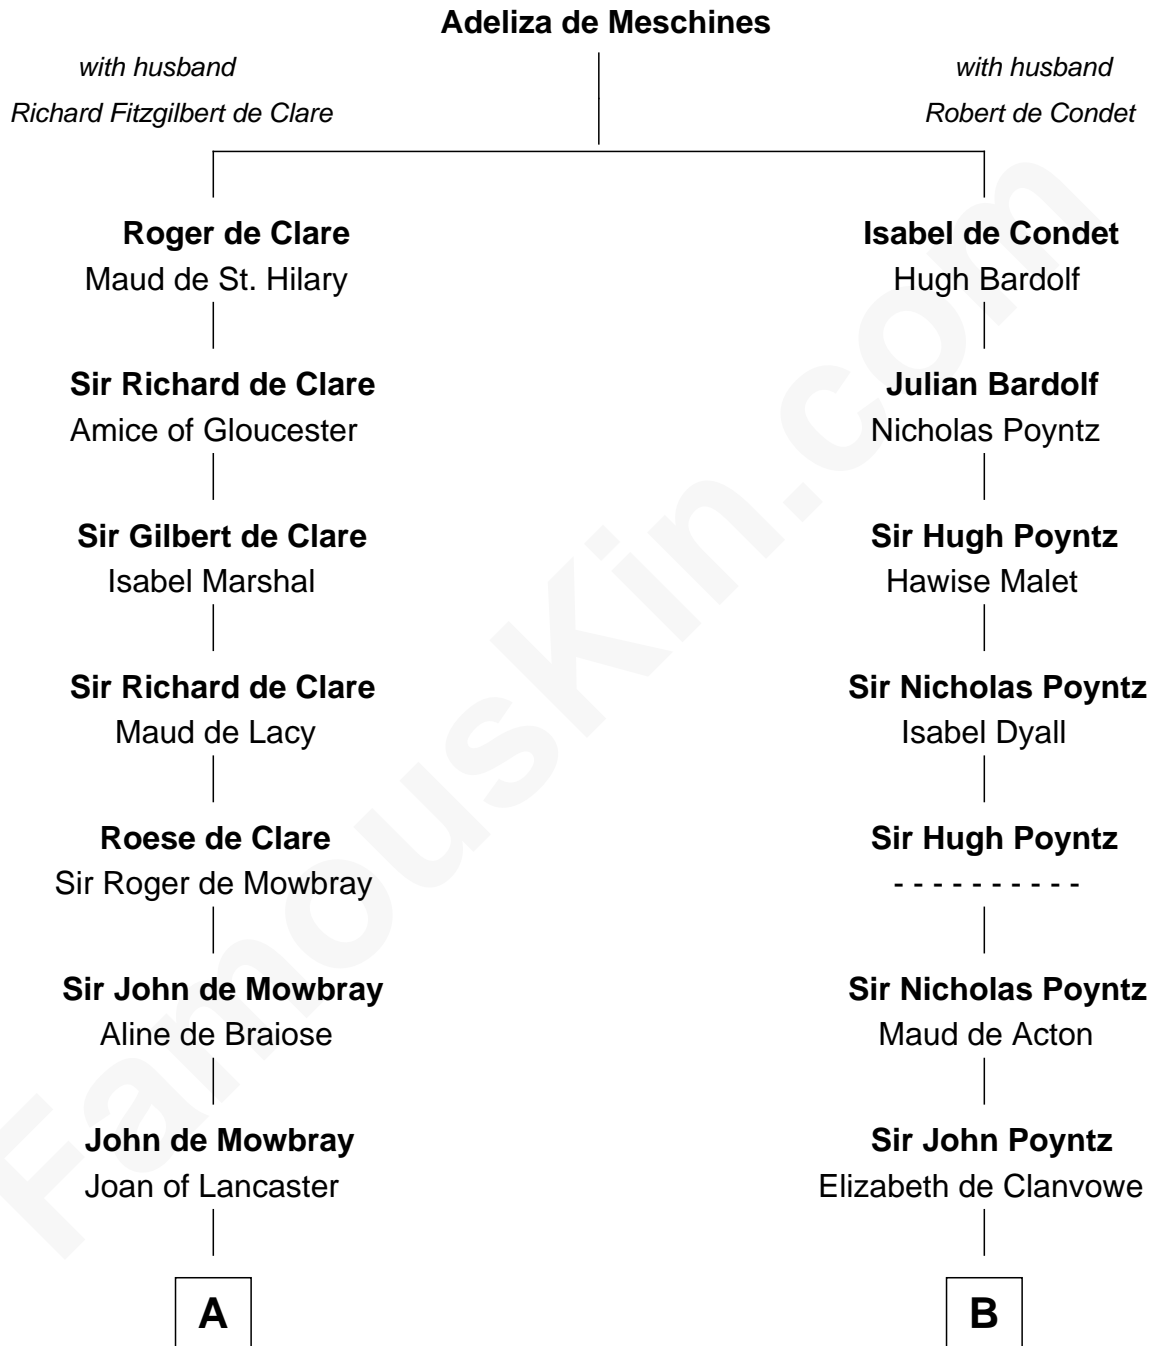

FamousKin.com

Relationship Chart of

Samuel Prescott

Completed Paul Revere's Midnight Ride

19th cousin 2 times removed of

William Greene

2nd Governor of Rhode Island

C

Alice Lisle

John Hoar

Elizabeth Hoar

Jonathan Prescott

Dr. Jonathan Prescott

Rebecca Bulkeley

Dr. Abel Prescott

Abigail Brigham

Samuel Prescott

Completed Paul Revere's Ride

D

Samuel Greene

Mary Gorton

William Greene

Catharine Greene

William Greene