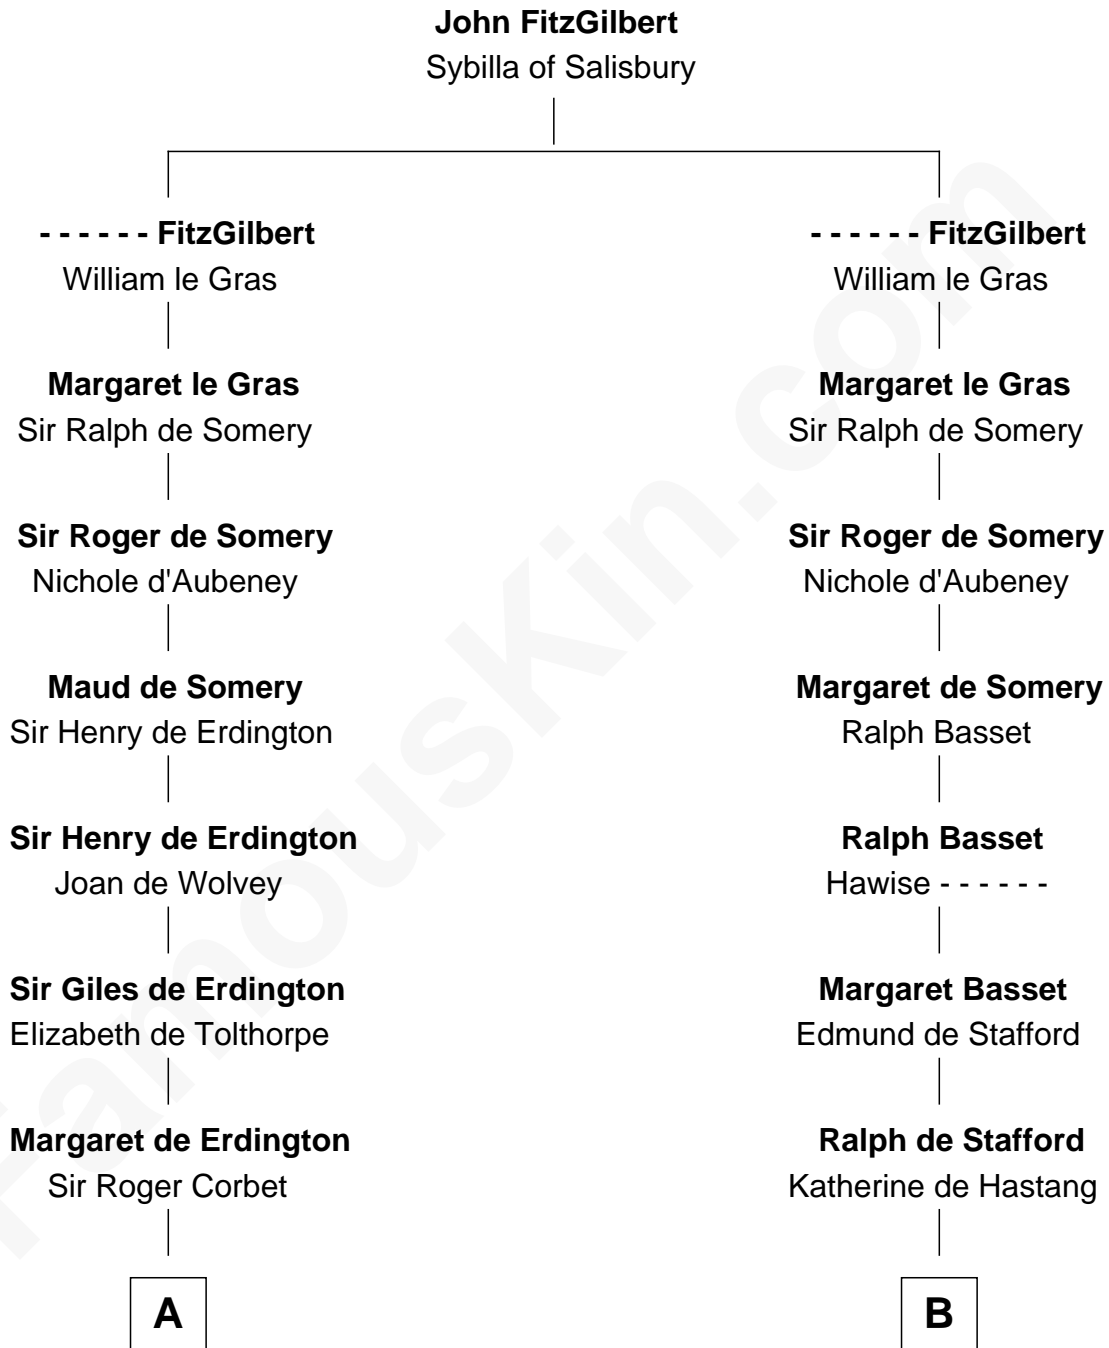

FamousKin.com

Relationship Chart of

Samuel Prescott

Completed Paul Revere's Midnight Ride

18th cousin 2 times removed of

William Greene

2nd Governor of Rhode Island