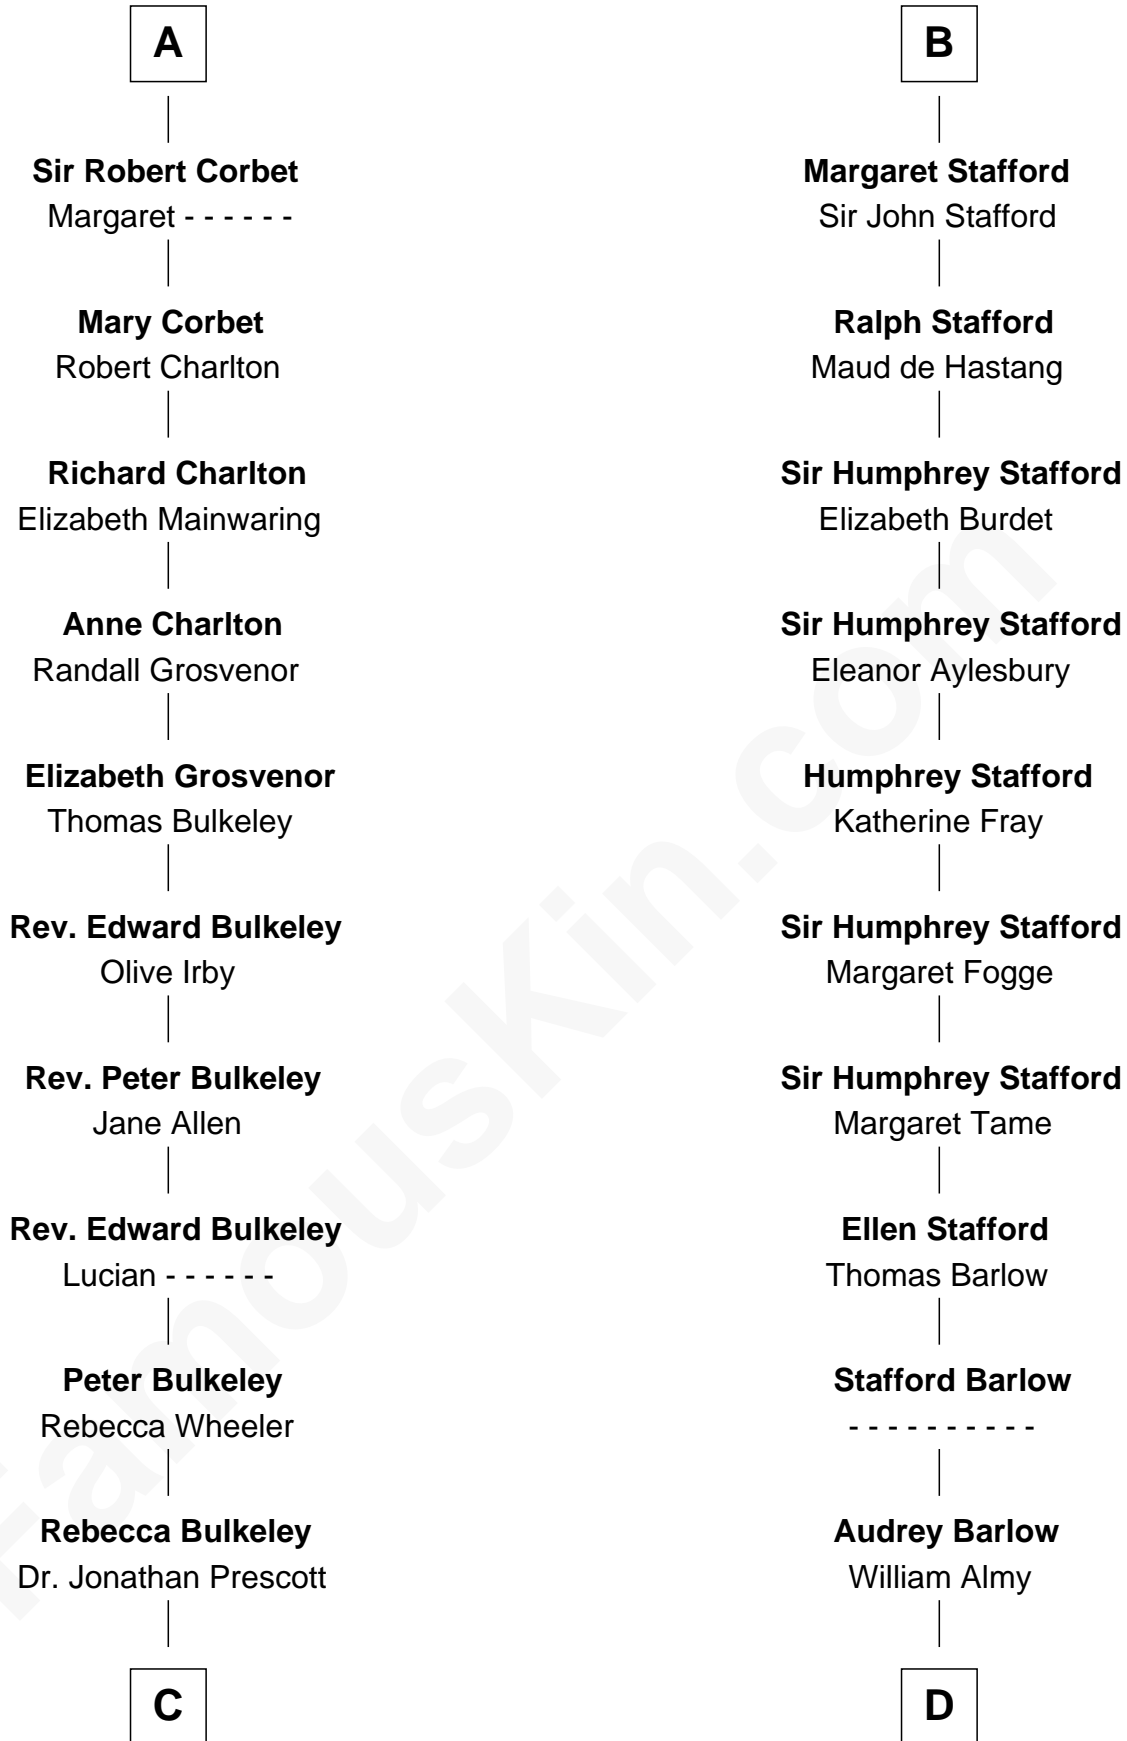

## Relationship Chart of

### Samuel Prescott

*Completed Paul Revere's Midnight Ride*

18th cousin 2 times removed of

### William Greene

*2nd Governor of Rhode Island*

**C**

**Dr. Abel Prescott**

Abigail Brigham

**Samuel Prescott**

*Completed Paul Revere's Ride*

**D**