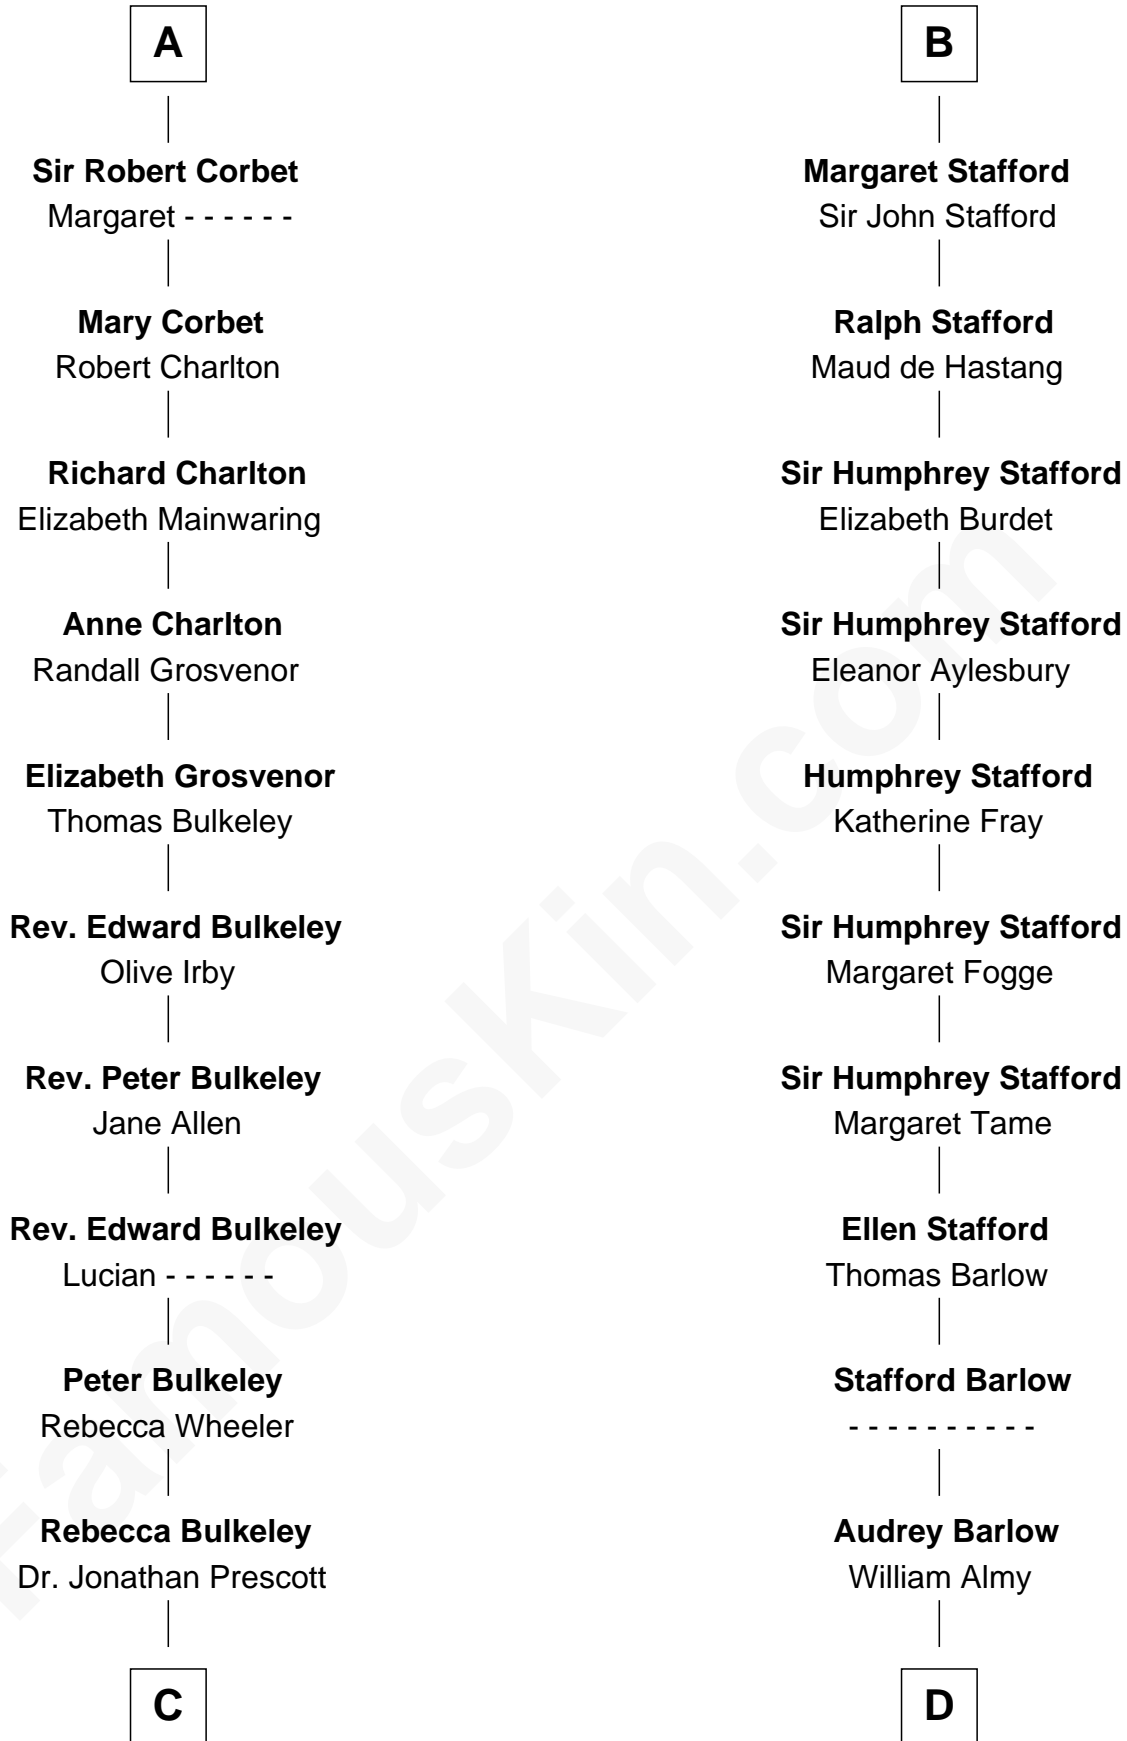

FamousKin.com

Relationship Chart of

Samuel Prescott

Completed Paul Revere's Midnight Ride

18th cousin 2 times removed of

William Greene

2nd Governor of Rhode Island

William d'Aubenev
Alice of Louvain

C

Dr. Abel Prescott

Abigail Brigham

Samuel Prescott

Completed Paul Revere's Ride

D

Annis Almy

John Greene

Samuel Greene

Mary Gorton

William Greene

Catharine Greene

William Greene

2nd Governor of Rhode Island