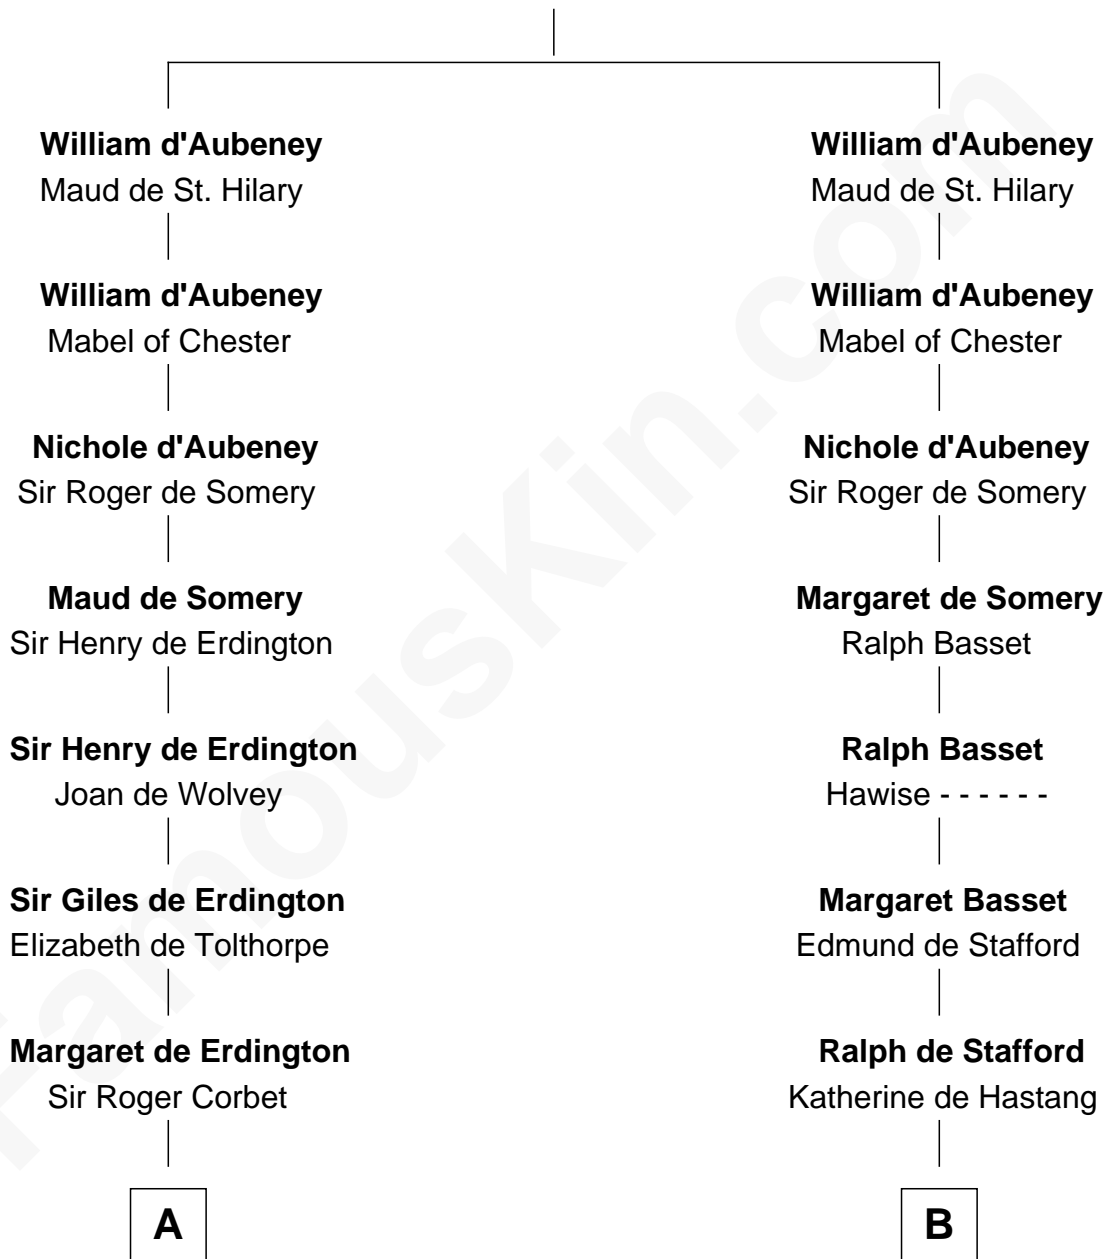

FamousKin.com

Relationship Chart of

Samuel Prescott

Completed Paul Revere's Midnight Ride

18th cousin 2 times removed of

William Greene

2nd Governor of Rhode Island

William d'Aubenev
Alice of Louvain

C

Dr. Abel Prescott

Abigail Brigham

Samuel Prescott

Completed Paul Revere's Ride

D

Annis Almy

John Greene

Samuel Greene

Mary Gorton

William Greene

Catharine Greene

William Greene

2nd Governor of Rhode Island