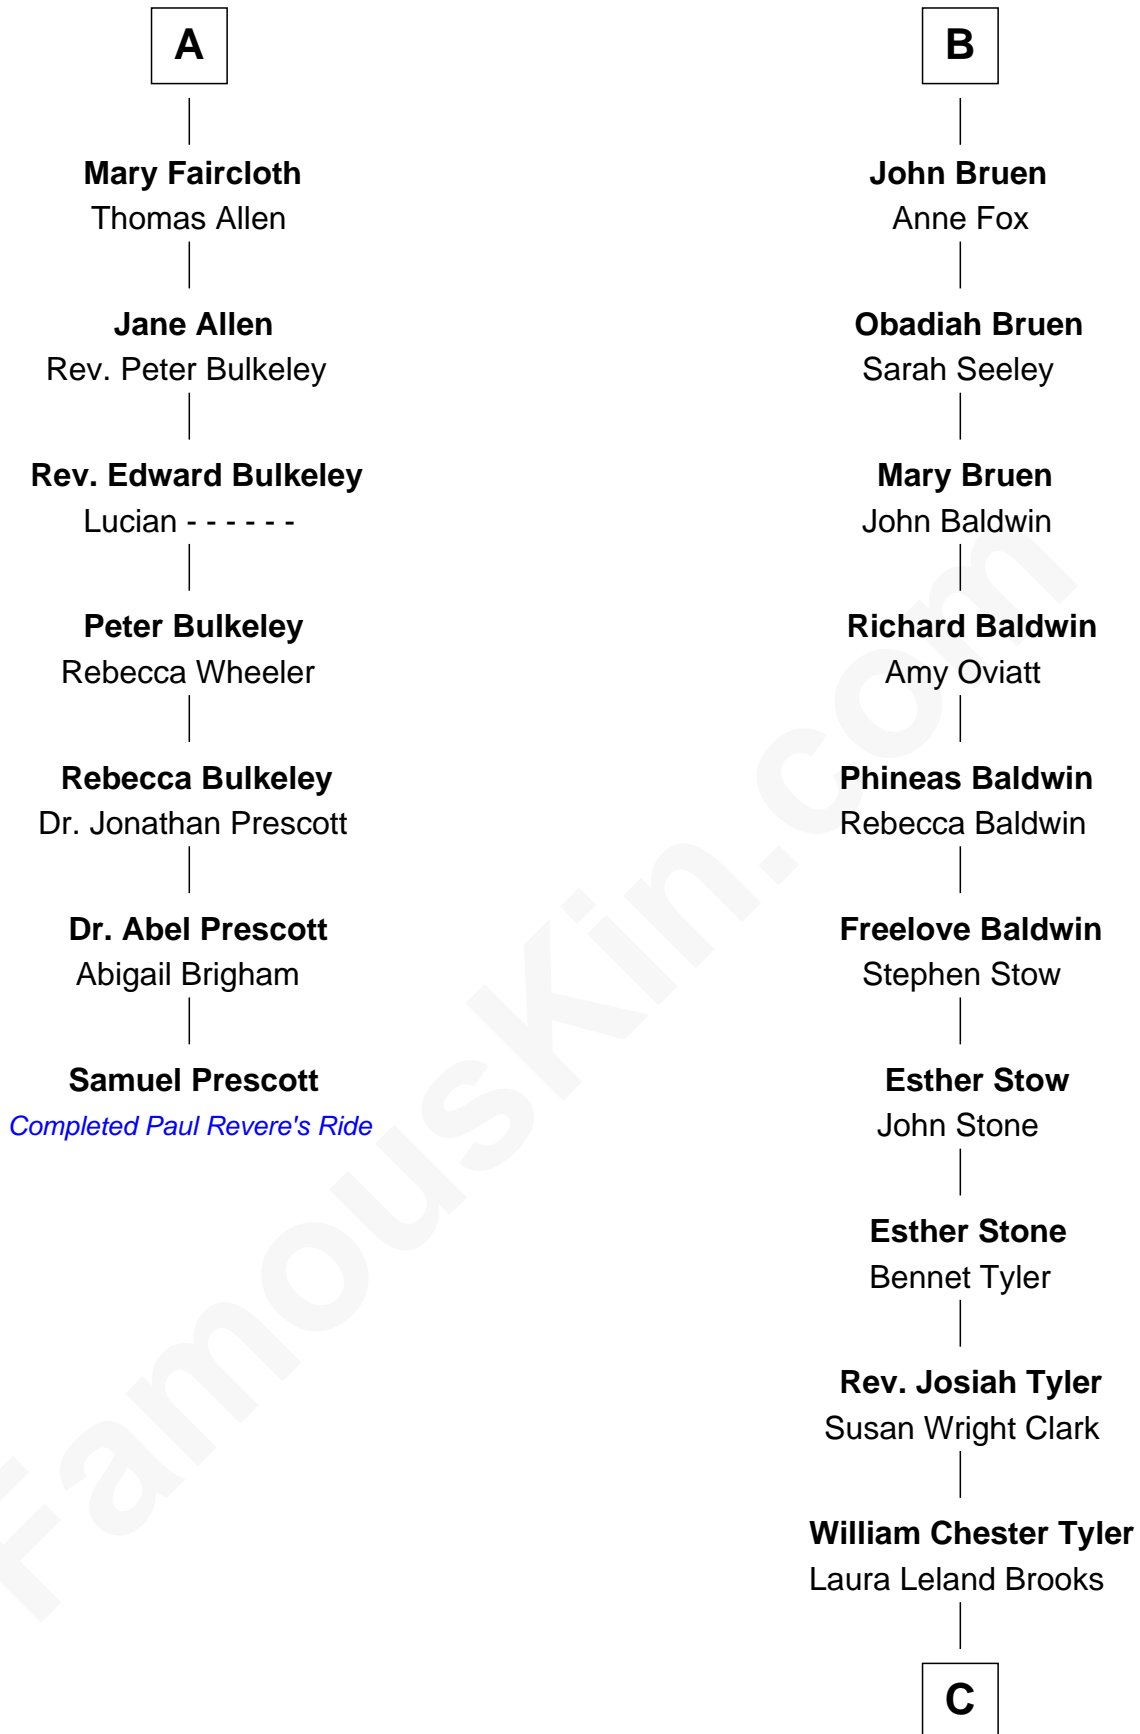

FamousKin.com

Relationship Chart of

Samuel Prescott

Completed Paul Revere's Midnight Ride

13th cousin 7 times removed of

Kate Upton

Sports Illustrated Swimsuit Cover Model

C

Margaret Hastings Tyler

Charles Henry Vial

Elizabeth Brooks Vial

Stephen Edward Upton

Jefferson Matthew Upton

Shelley Fawn Davis

Kate Upton

Model and Actress