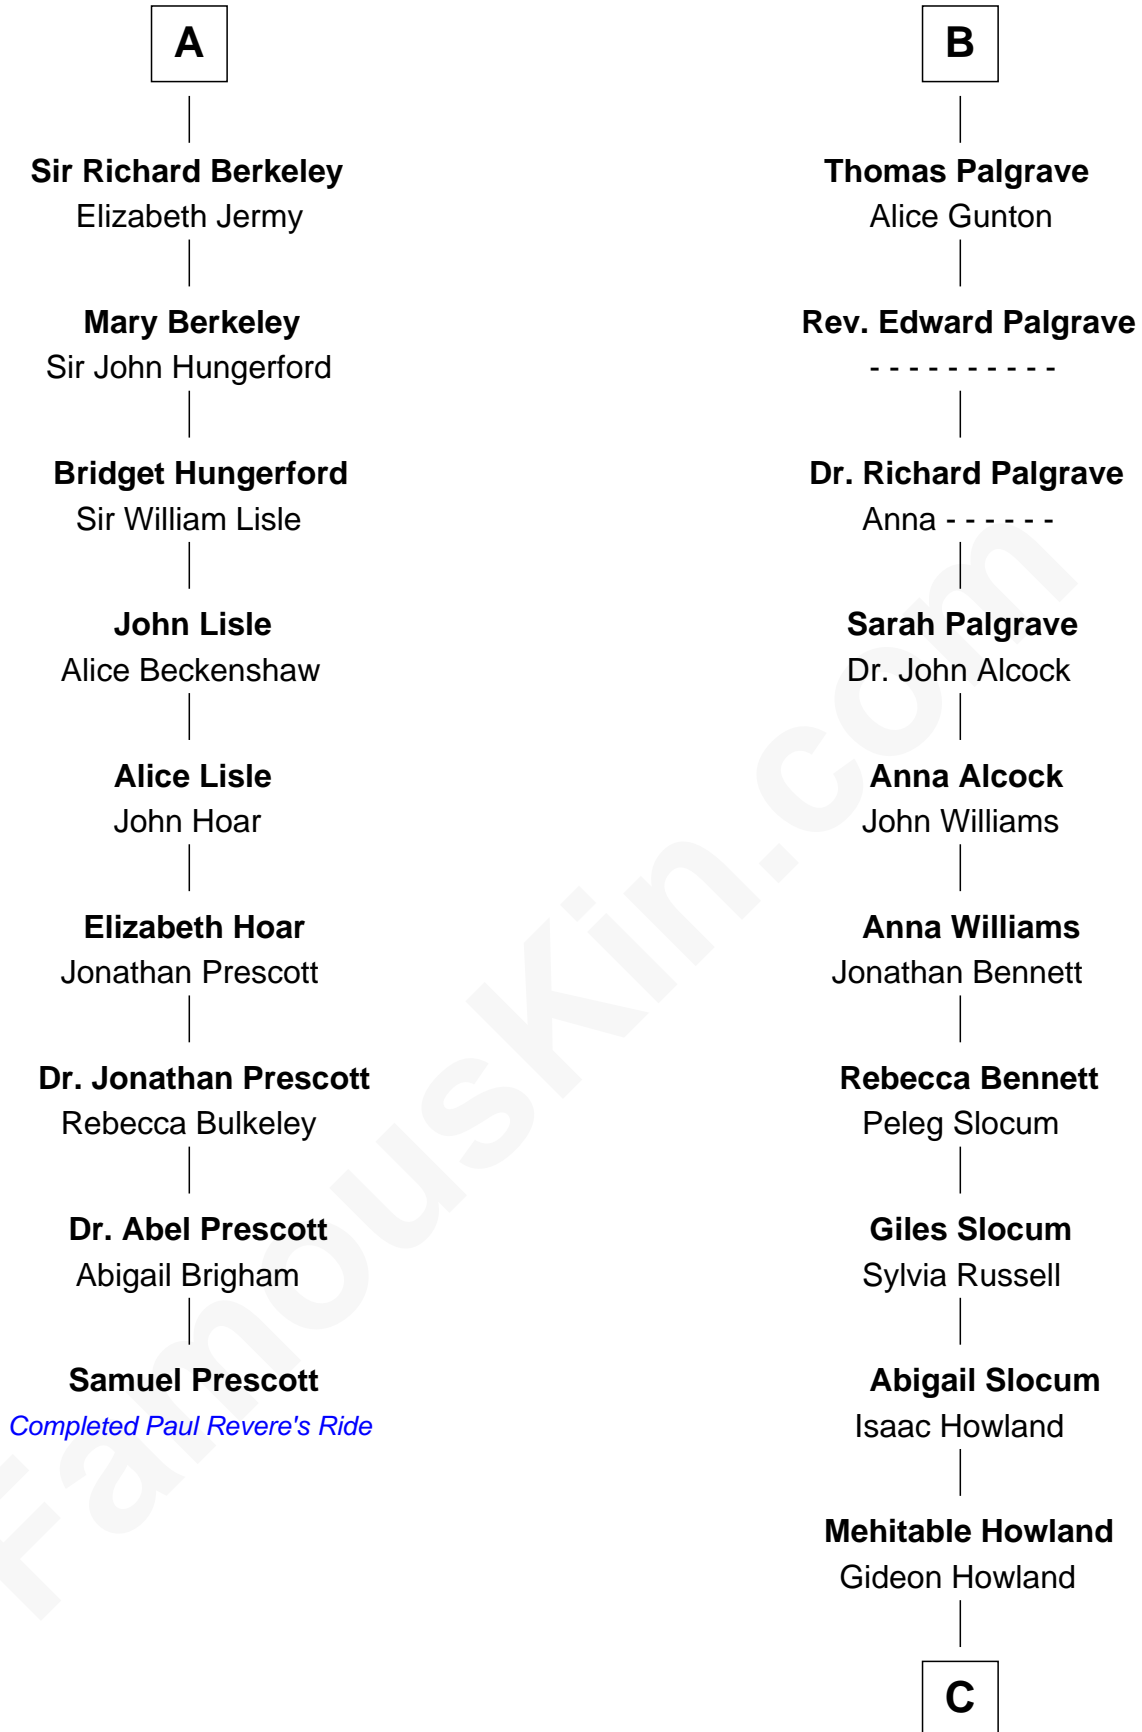

## Relationship Chart of

### Samuel Prescott

Completed Paul Revere's Midnight Ride

15th cousin 3 times removed of

**Hetty Green**

"The Witch of Wall Street"

**Henry Plantagenet**  
Maud de Chaworth

**C**

Abby Slocum Howland

Edward Mott Robinson

**Hetty Green**

*"The Witch of Wall Street"*

FamousKin.com