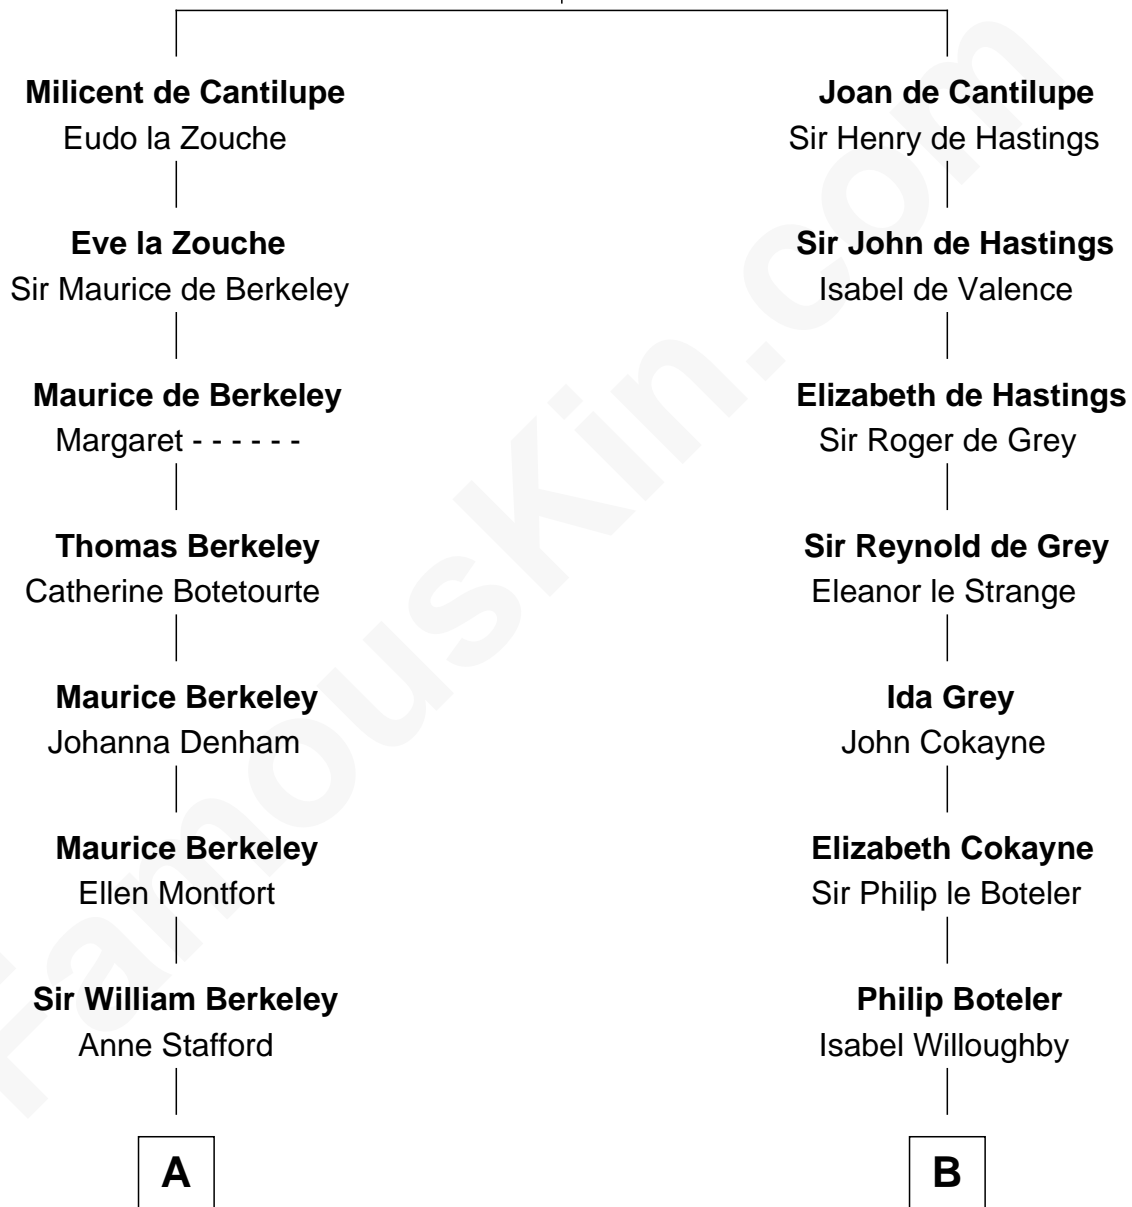

FamousKin.com

Relationship Chart of

Samuel Prescott

Completed Paul Revere's Midnight Ride

17th cousin 3 times removed of

Hetty Green

"The Witch of Wall Street"

Sir William de Cantilupe

Eve de Braiose

C

—
Sarah Hicks

Gideon Howland

—
Gideon Howland

Mehitable Howland

—
Abby Slocum Howland

Edward Mott Robinson

—
Hetty Green

"The Witch of Wall Street"

FamousKin.com