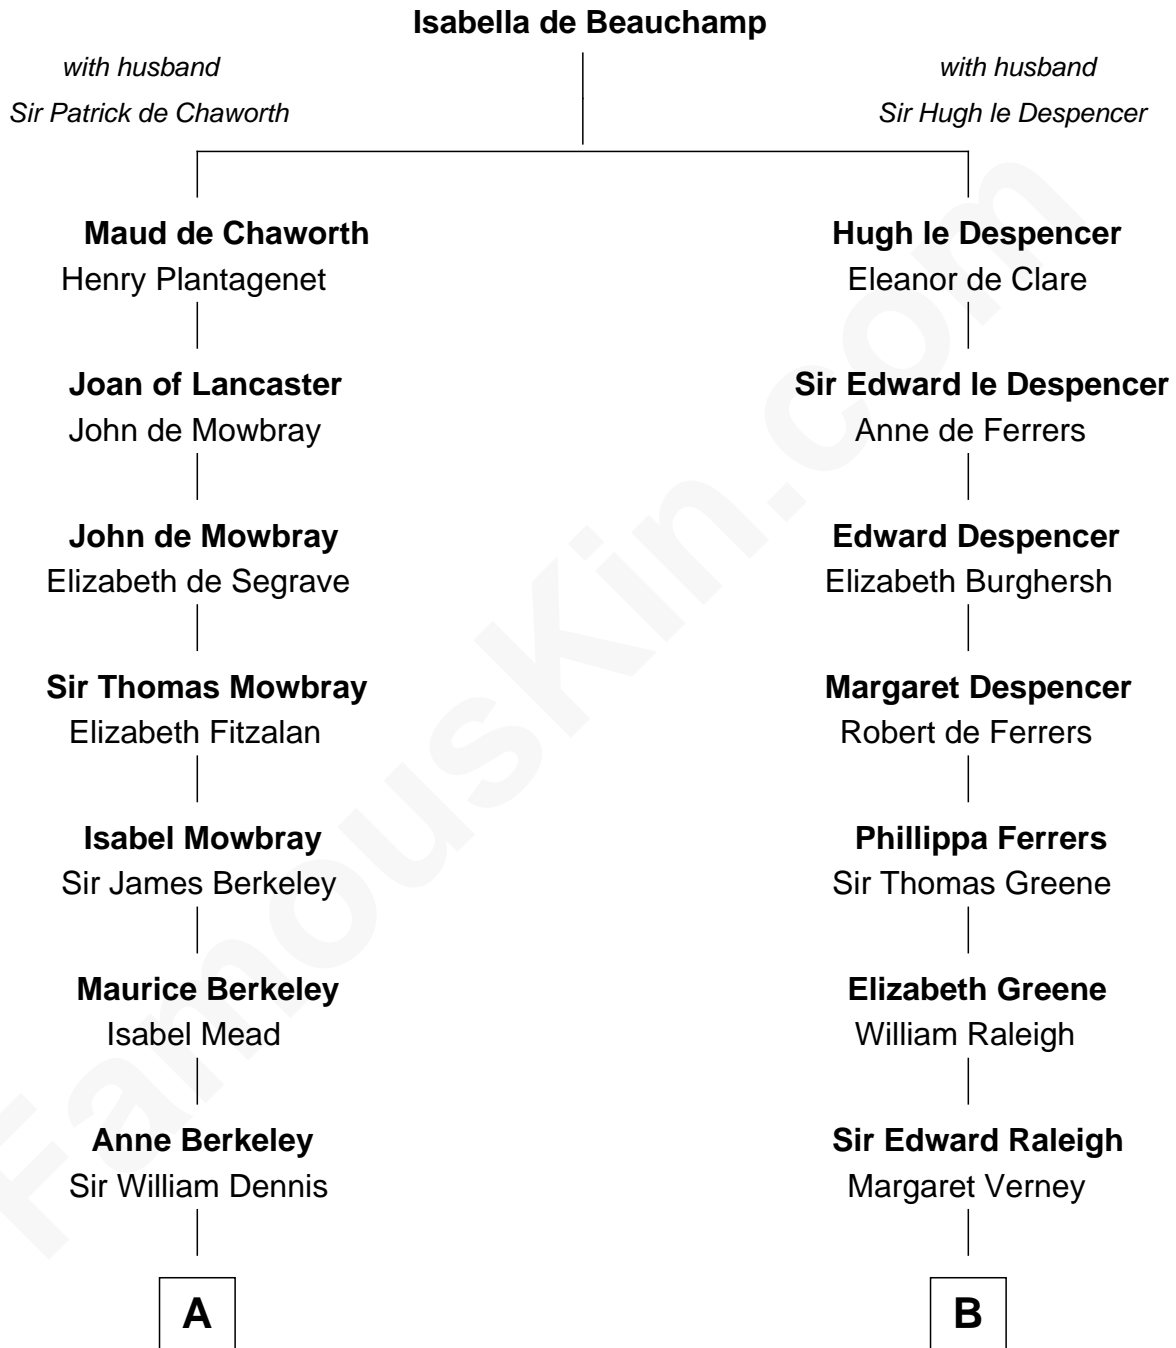

# FamousKin.com

## Relationship Chart of

### Samuel Prescott

*Completed Paul Revere's Midnight Ride*

16th cousin 3 times removed of

**Shanghai Pierce**  
*Texas Cattleman*

C

**Susanna Stoddard**

Isaac Pearce

**Jonathan D. Pearce**

Hanna Phillips Head

**Shanghai Pierce**

*Texas Cattleman*

FamousKin.com