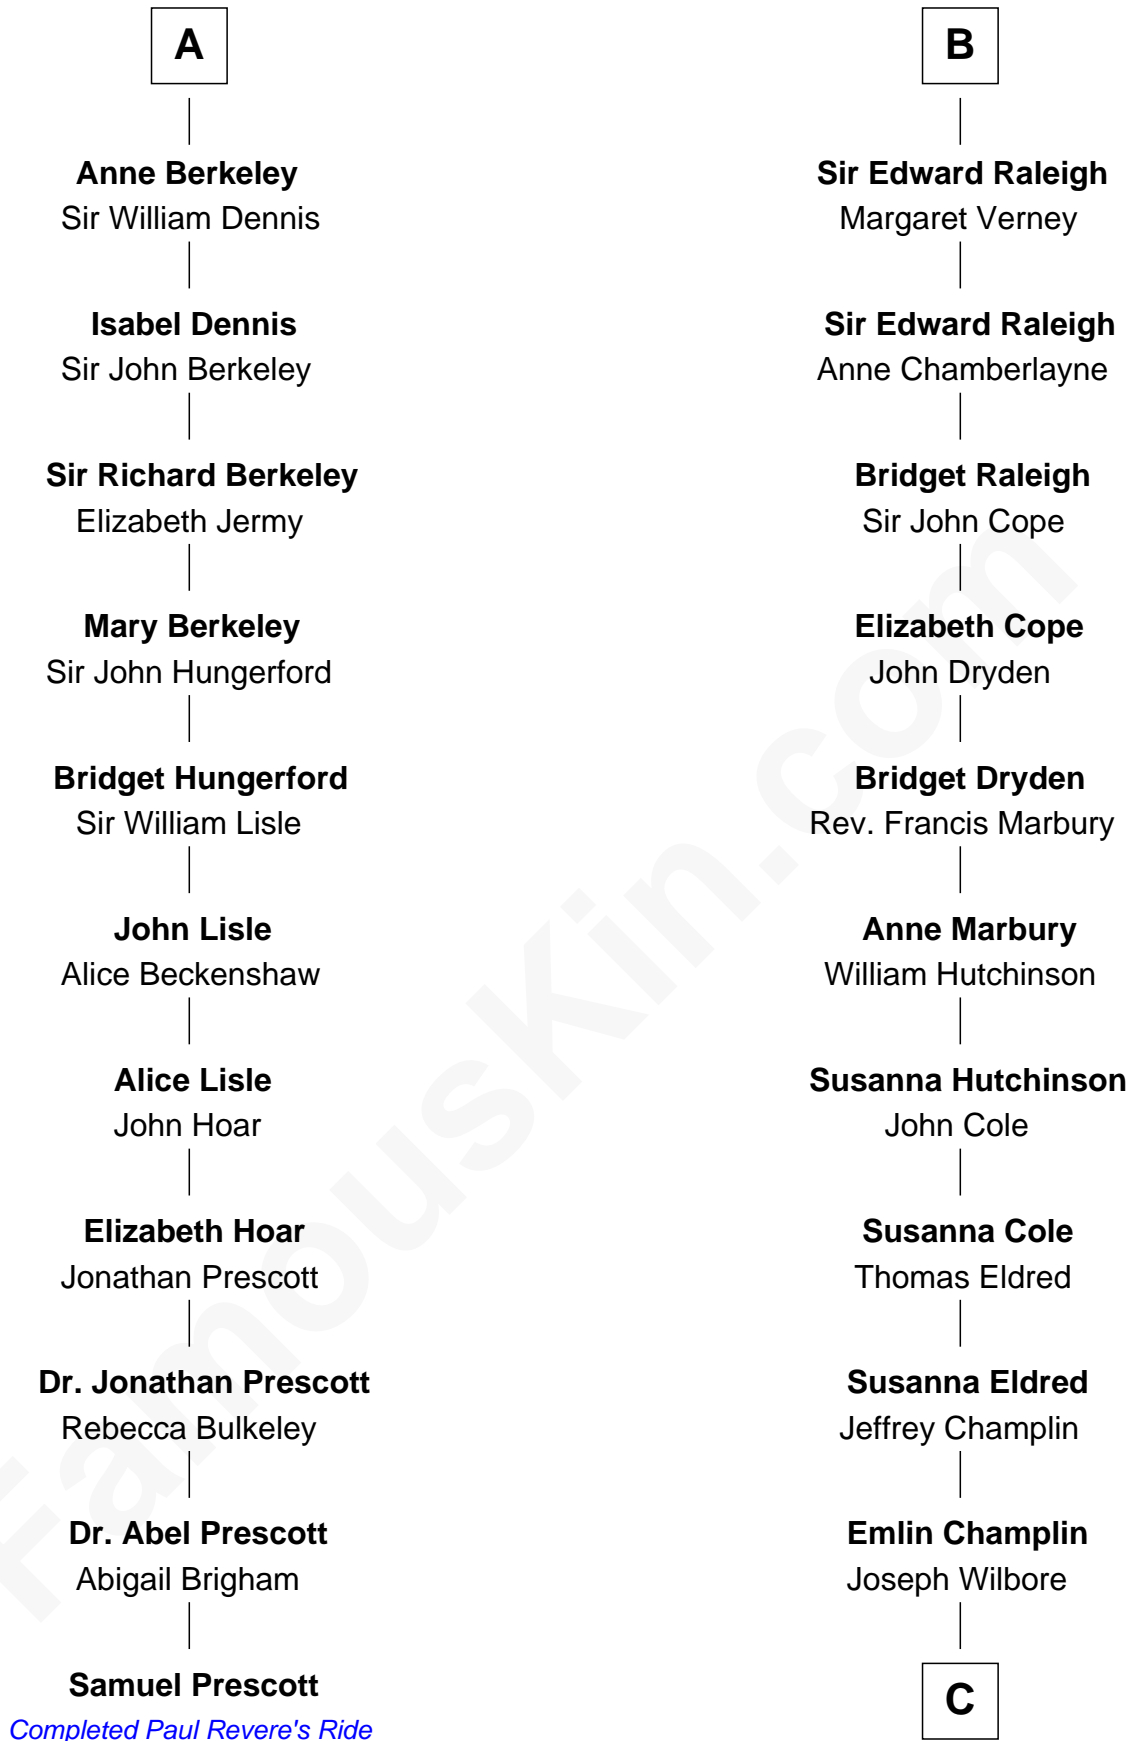

FamousKin.com

Relationship Chart of

Samuel Prescott

Completed Paul Revere's Midnight Ride

17th cousin 3 times removed of

Shanghai Pierce
Texas Cattleman

Sir Richard de Clare
Maud de Lacy

Roese de Clare
Sir Roger de Mowbray

Sir John de Mowbray
Aline de Braiose

John de Mowbray
Joan of Lancaster

John de Mowbray
Elizabeth de Segrave

Sir Thomas Mowbray
Elizabeth Fitzalan

Isabel Mowbray
Sir James Berkeley

Maurice Berkeley
Isabel Mead

A

Sir Gilbert de Clare
Joan of Acre

Margaret de Clare
Hugh de Audley

Margaret de Audley
Ralph de Stafford

Elizabeth de Stafford
John de Ferrers

Robert de Ferrers
Margaret Despencer

Phillippa Ferrers
Sir Thomas Greene

Elizabeth Greene
William Raleigh

B

C

Ambless Wilbore
Nathaniel Stoddard

Susanna Stoddard
Isaac Pearce

Jonathan D. Pearce
Hanna Phillips Head

Shanghai Pierce
Texas Cattleman

FamousKin.com