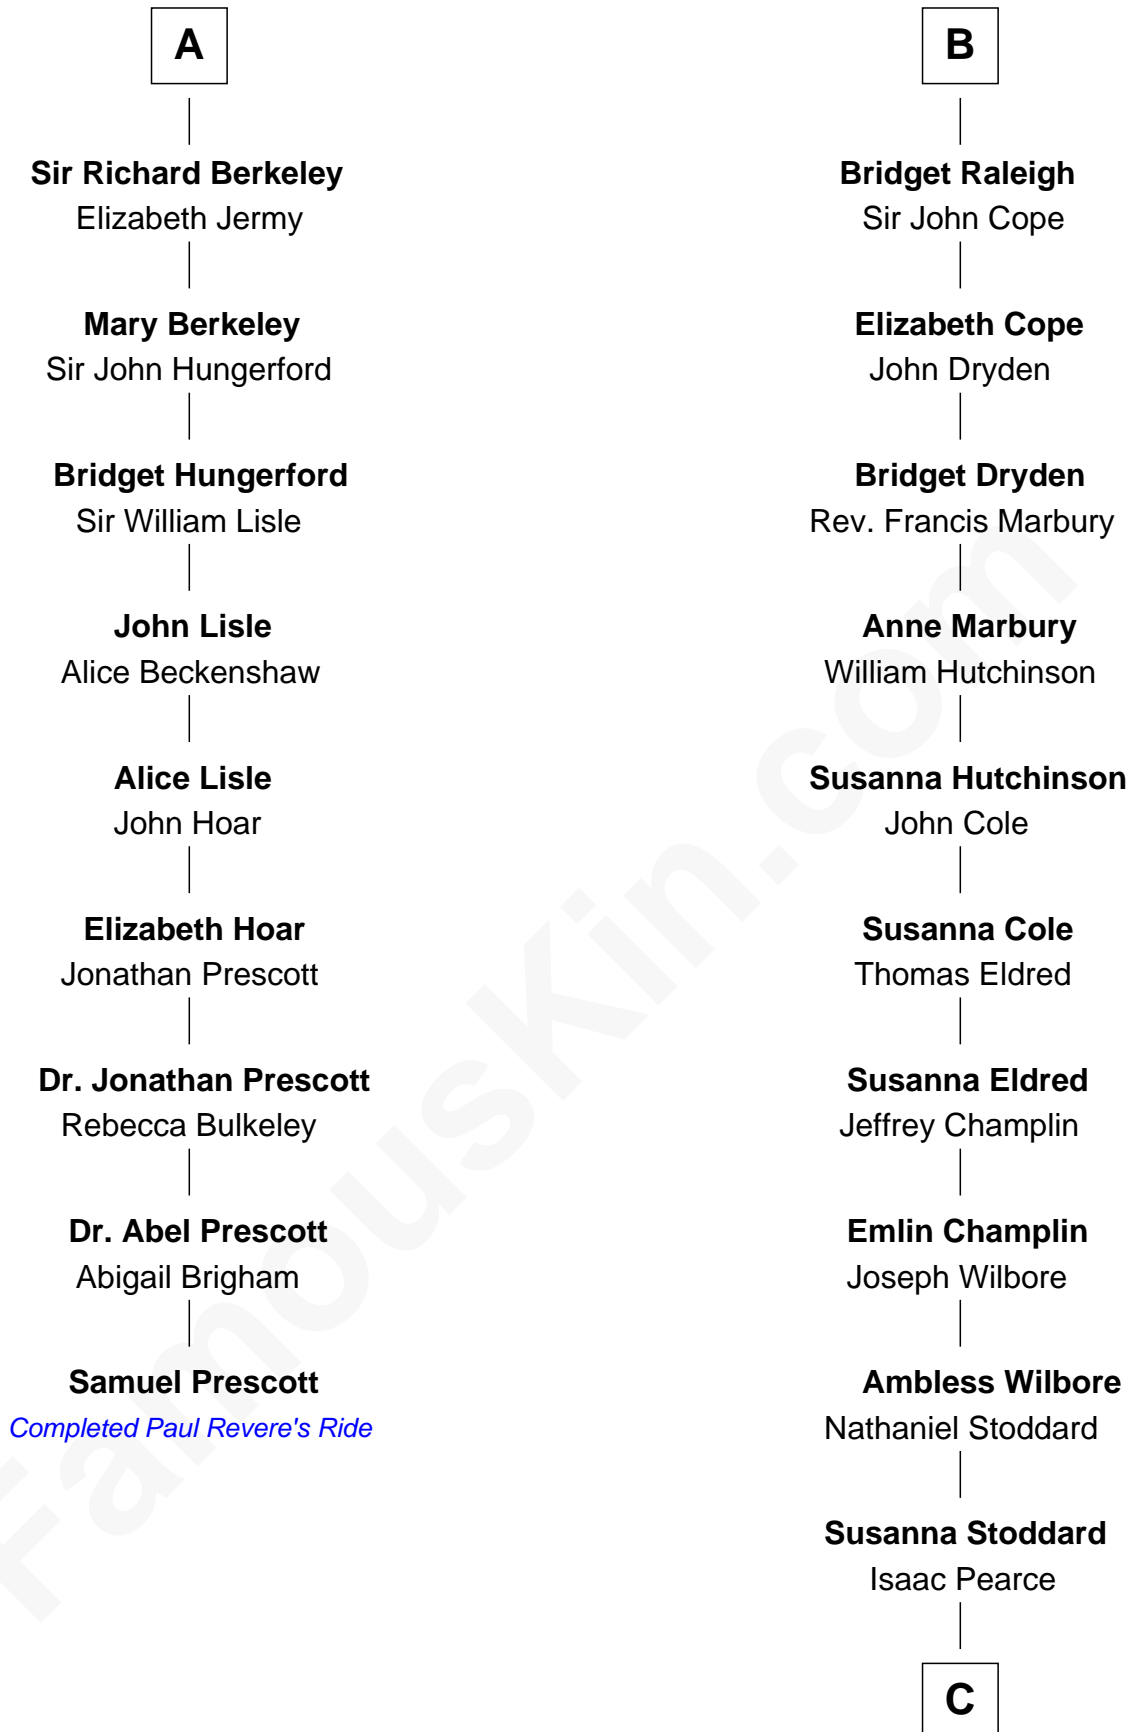

FamousKin.com

Relationship Chart of

Samuel Prescott

Completed Paul Revere's Midnight Ride

15th cousin 3 times removed of

Shanghai Pierce
Texas Cattleman

Edmund Fitzalan
Alice de Warenne

Richard Fitzalan
Eleanor Plantagenet

Sir Richard Fitzalan
Elizabeth de Bohun

Elizabeth Fitzalan
Sir Thomas Mowbray

Isabel Mowbray
Sir James Berkeley

Maurice Berkeley
Isabel Mead

Anne Berkeley
Sir William Dennis

Isabel Dennis
Sir John Berkeley

A

Mary Fitzalan
John le Strange

Ankaret le Strange
Sir Richard Talbot

Mary Talbot
Sir Thomas Greene

Sir Thomas Greene
Phillippa Ferrers

Elizabeth Greene
William Raleigh

Sir Edward Raleigh
Margaret Verney

Sir Edward Raleigh
Anne Chamberlayne

B

C

Jonathan D. Pearce
Hanna Phillips Head

Shanghai Pierce
Texas Cattleman

FamousKin.com