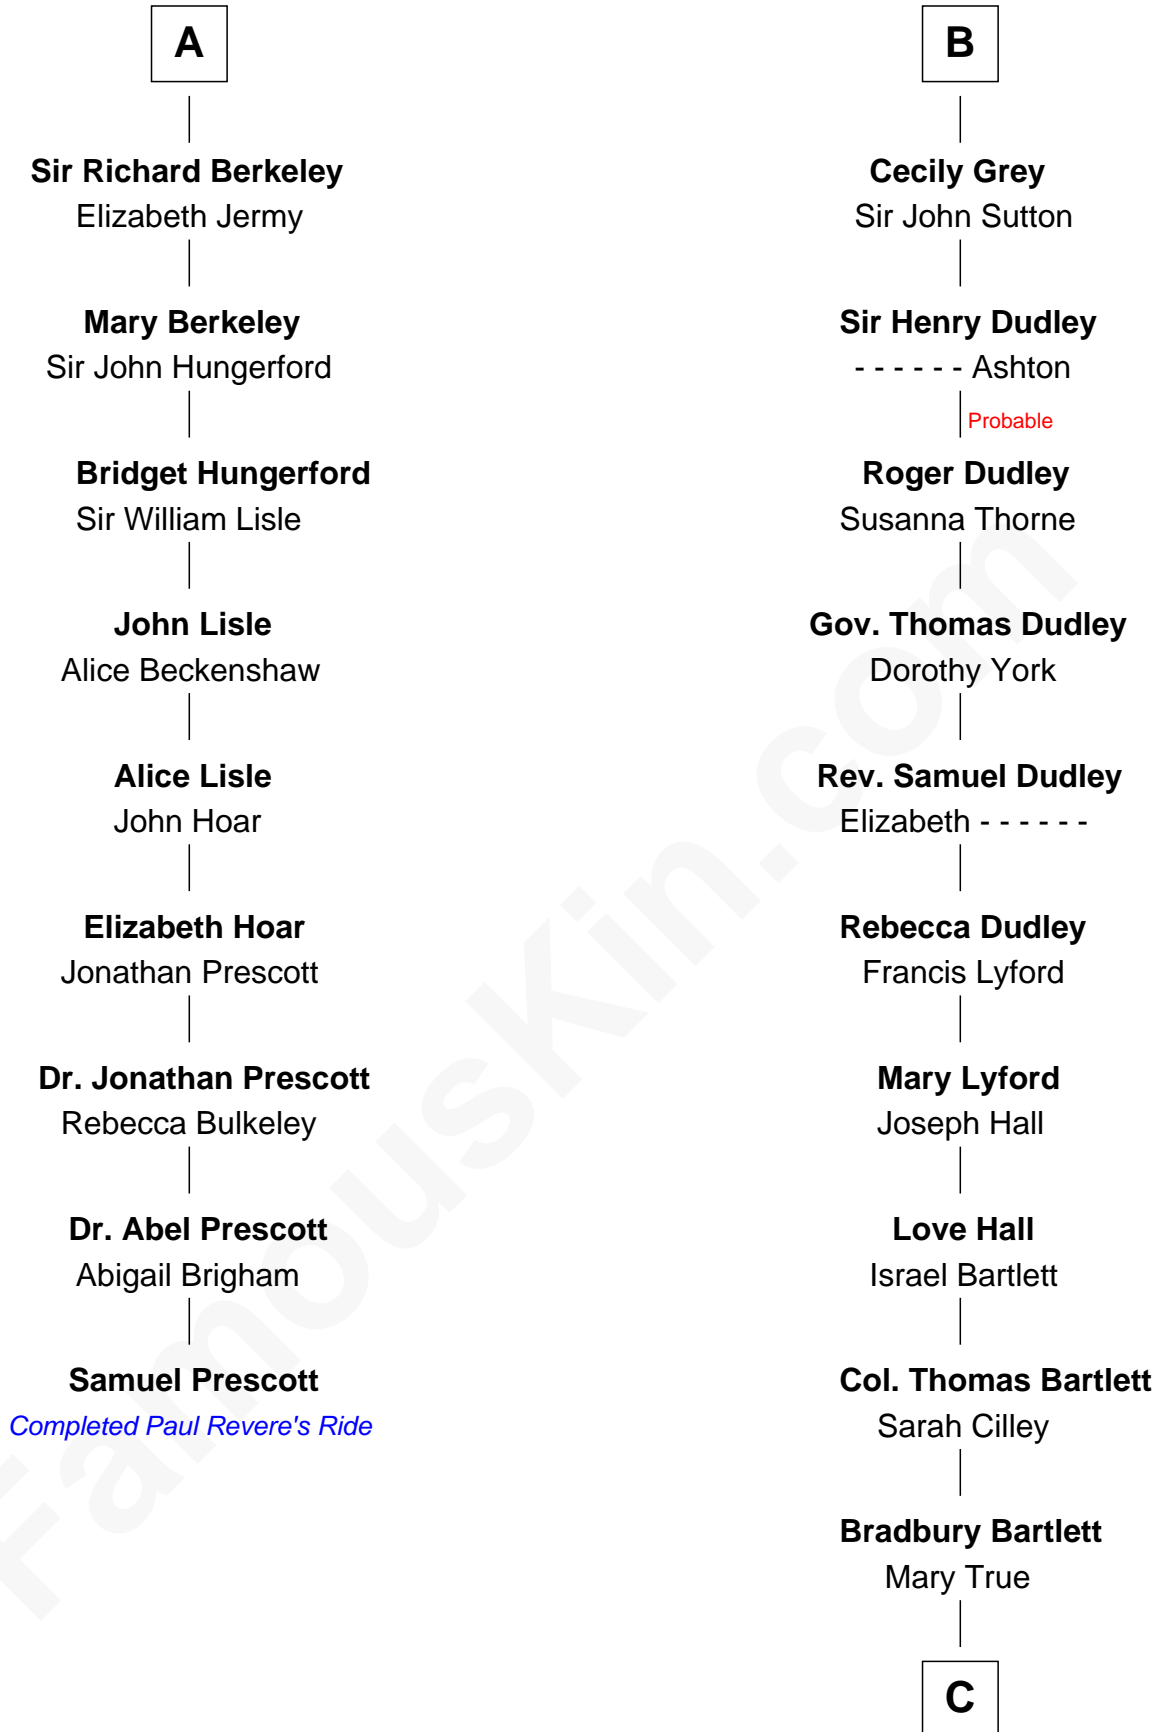

FamousKin.com

Relationship Chart of

Samuel Prescott

Completed Paul Revere's Midnight Ride

15th cousin 5 times removed of

Alan Shepard

Mercury and Apollo Astronaut

Bartholomew de Badlesmere

Margery de Badlesmere

Sir William de Ros

Thomas de Ros

Beatrice de Stafford

Margaret de Ros

Sir Reynold Grey

Margaret Grey

Sir William Bonville

William Bonville

Elizabeth Harington

William Bonville

Katherine Neville

Cecily Bonville

Thomas Grey

B

C

Thomas Bradbury Bartlett
Victoria Elizabeth Williams Cilley

Annie Elizabeth Bartlett
Frederick Johnson Shepard

Alan Bartlett Shepard
Pauline Renza Emerson

Alan Shepard
Mercury and Apollo Astronaut