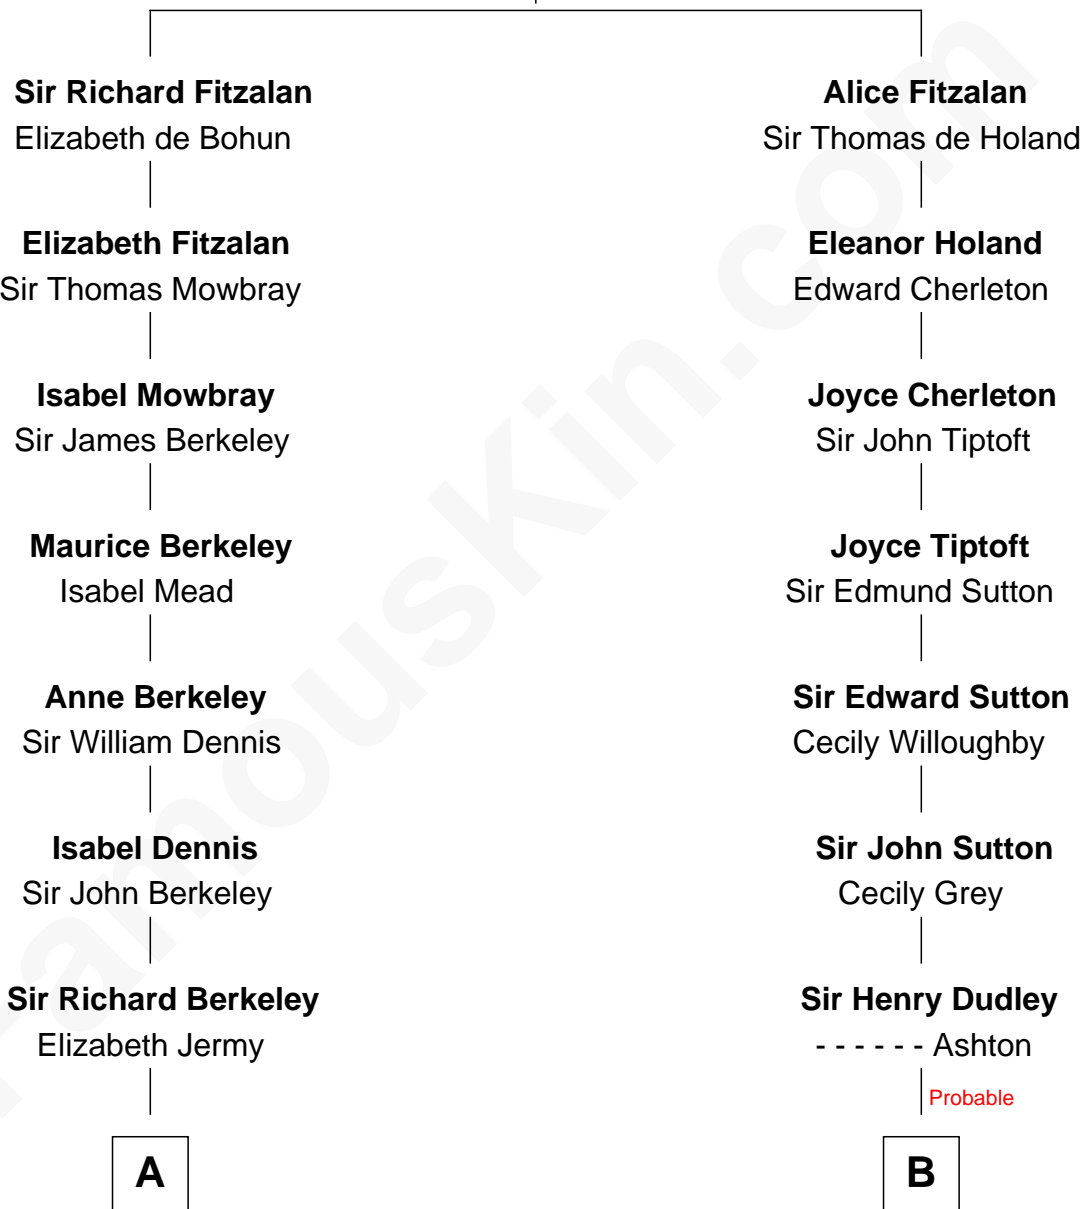

FamousKin.com

Relationship Chart of

Samuel Prescott

Completed Paul Revere's Midnight Ride

14th cousin 4 times removed of

Alan Shepard

Mercury and Apollo Astronaut

Richard Fitzalan
Eleanor Plantagenet

C

Alan Bartlett Shepard
Pauline Renza Emerson

Alan Shepard
Mercury and Apollo Astronaut

FamousKin.com