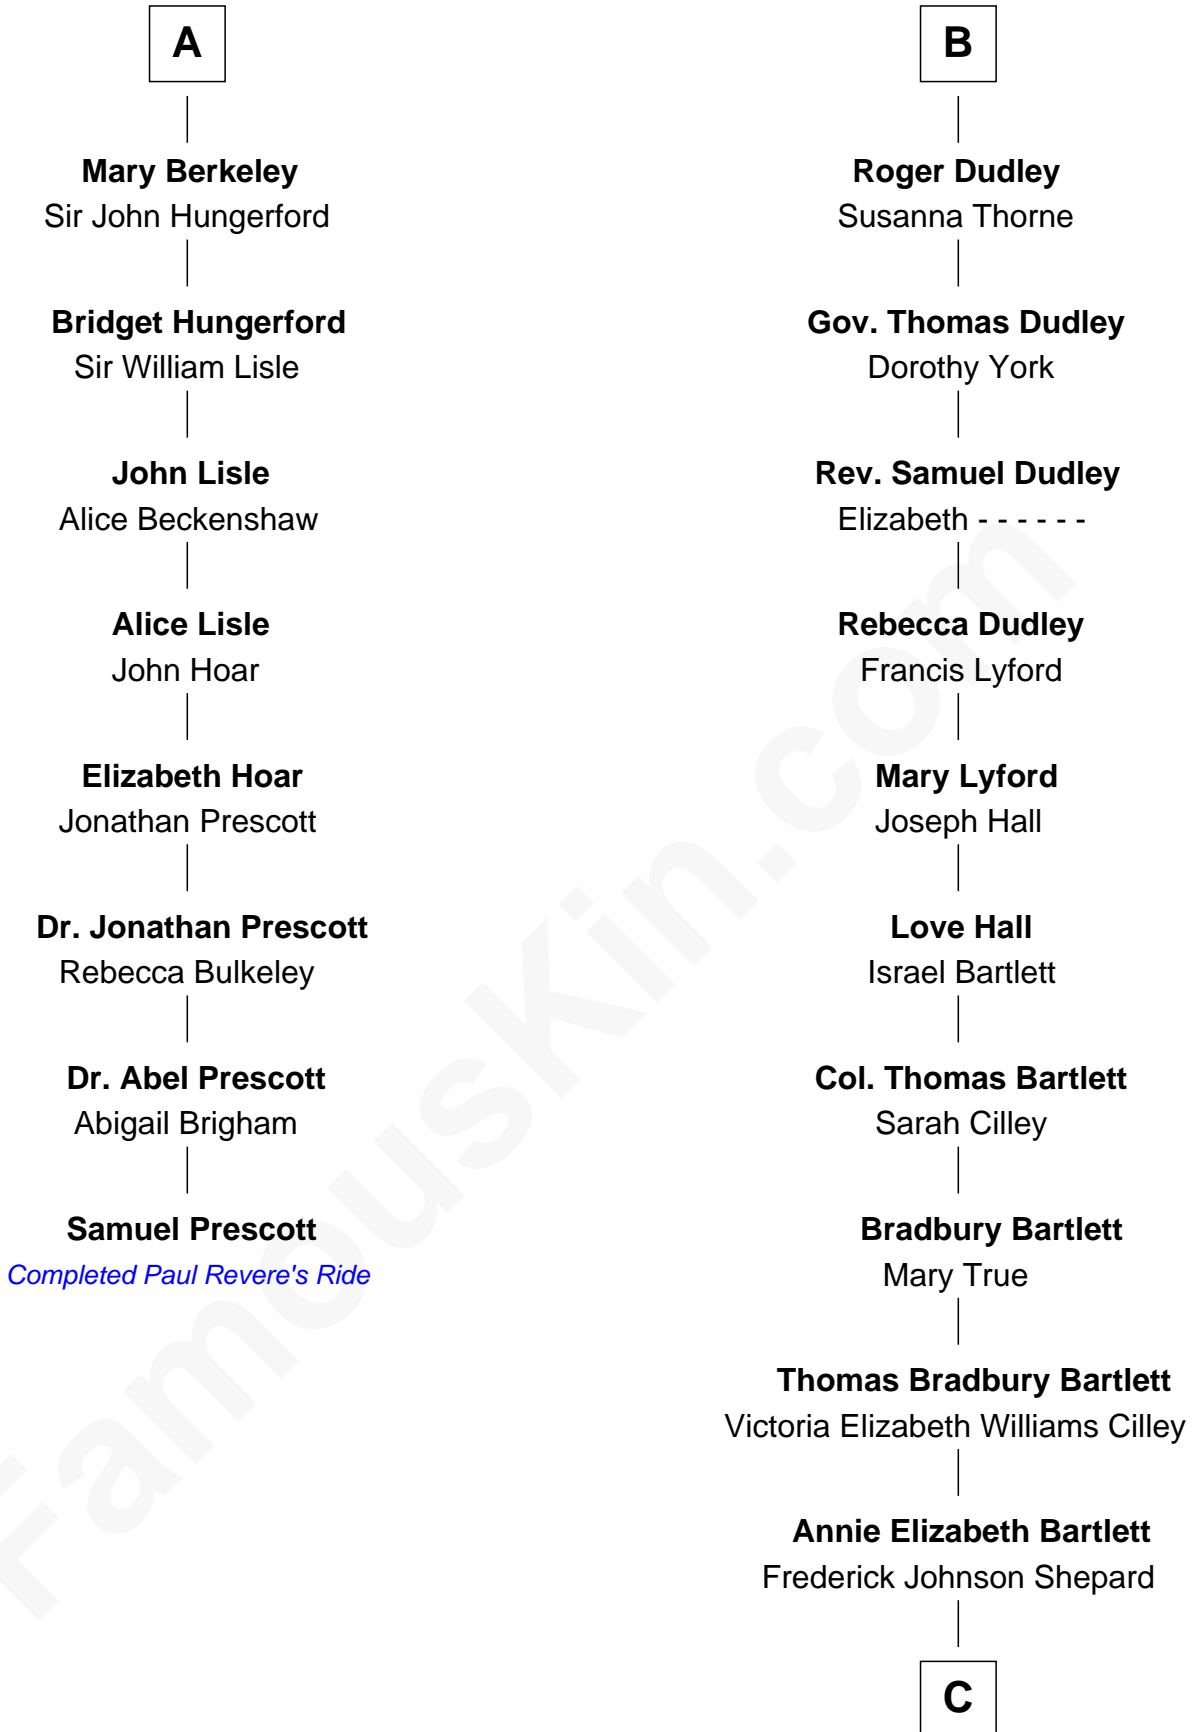

FamousKin.com

Relationship Chart of

Samuel Prescott

Completed Paul Revere's Midnight Ride

14th cousin 4 times removed of

Alan Shepard

Mercury and Apollo Astronaut

Richard Fitzalan
Eleanor Plantagenet

C

Alan Bartlett Shepard
Pauline Renza Emerson

Alan Shepard
Mercury and Apollo Astronaut

FamousKin.com