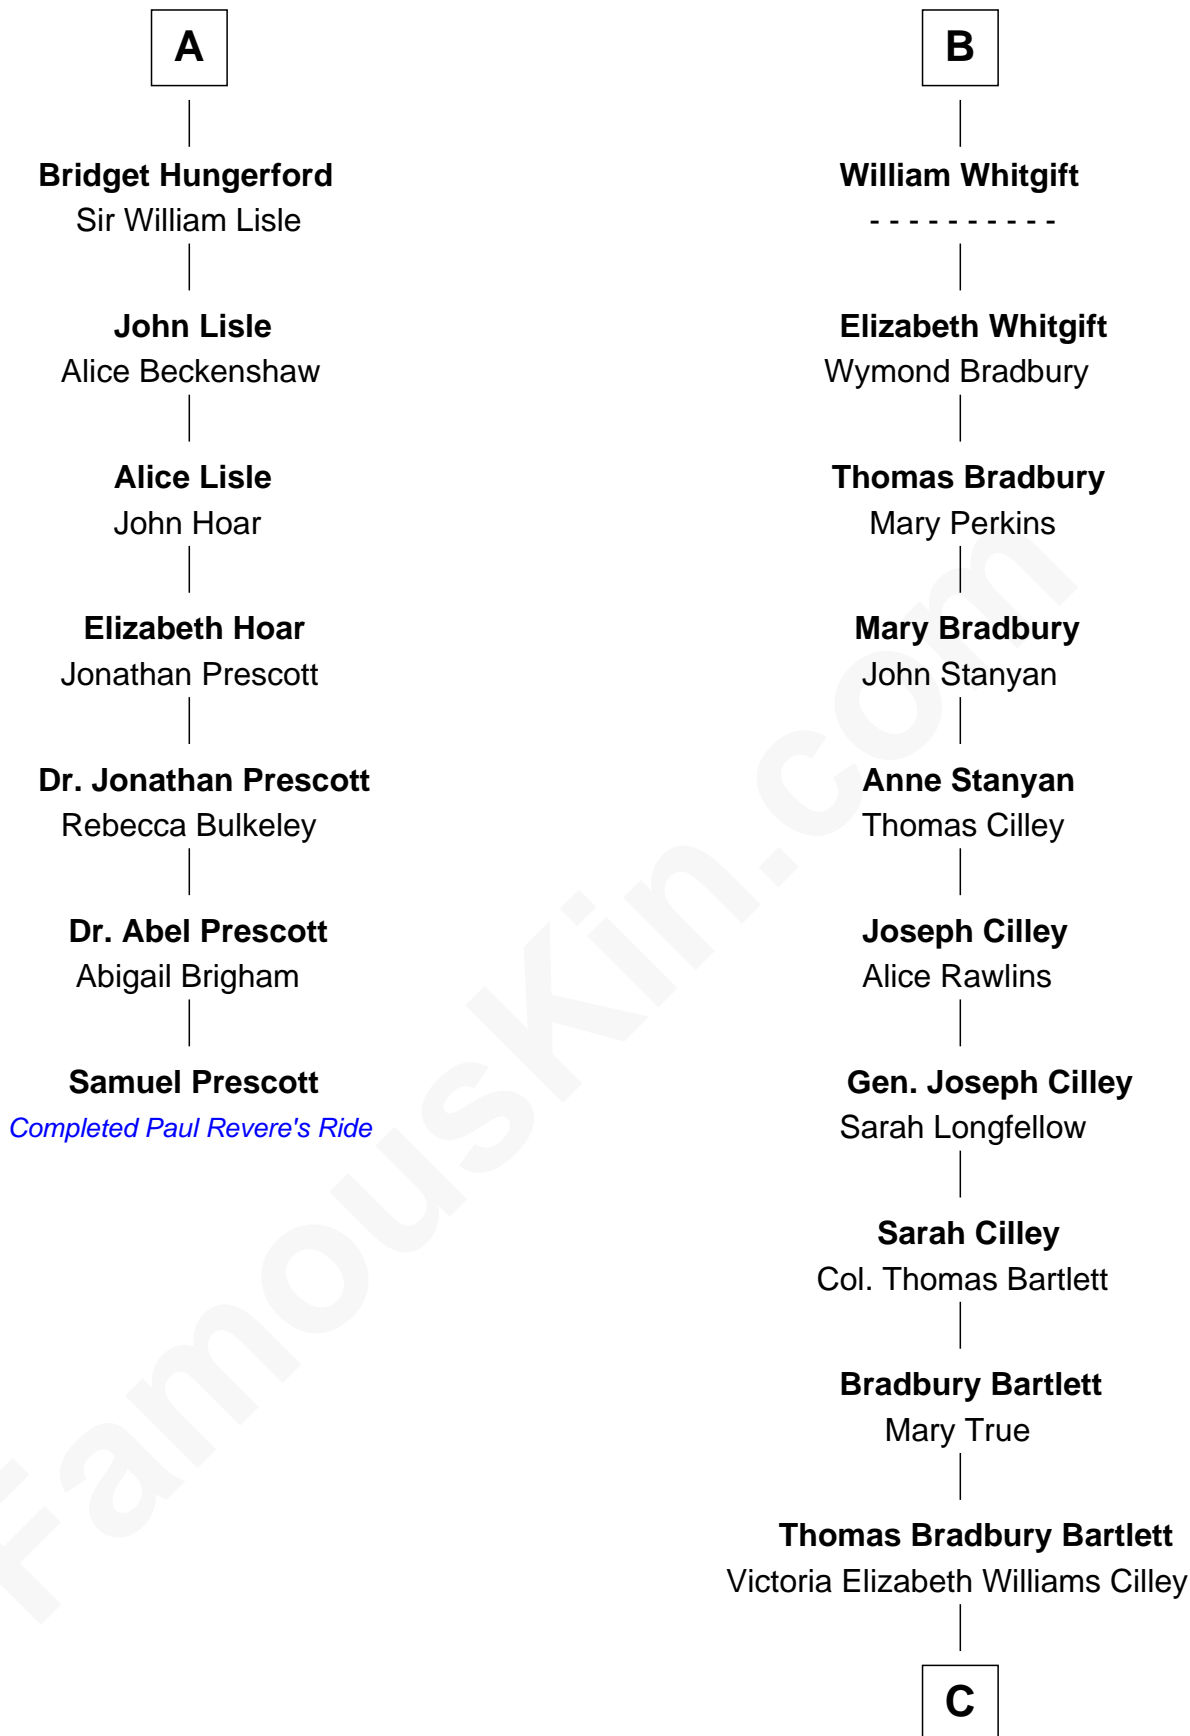

FamousKin.com Relationship Chart of

Samuel Prescott

Completed Paul Revere's Midnight Ride

13th cousin 6 times removed of

Alan Shepard

Mercury and Apollo Astronaut

C

Annie Elizabeth Bartlett
Frederick Johnson Shepard

Alan Bartlett Shepard
Pauline Renza Emerson

Alan Shepard
Mercury and Apollo Astronaut

FamousKin.com