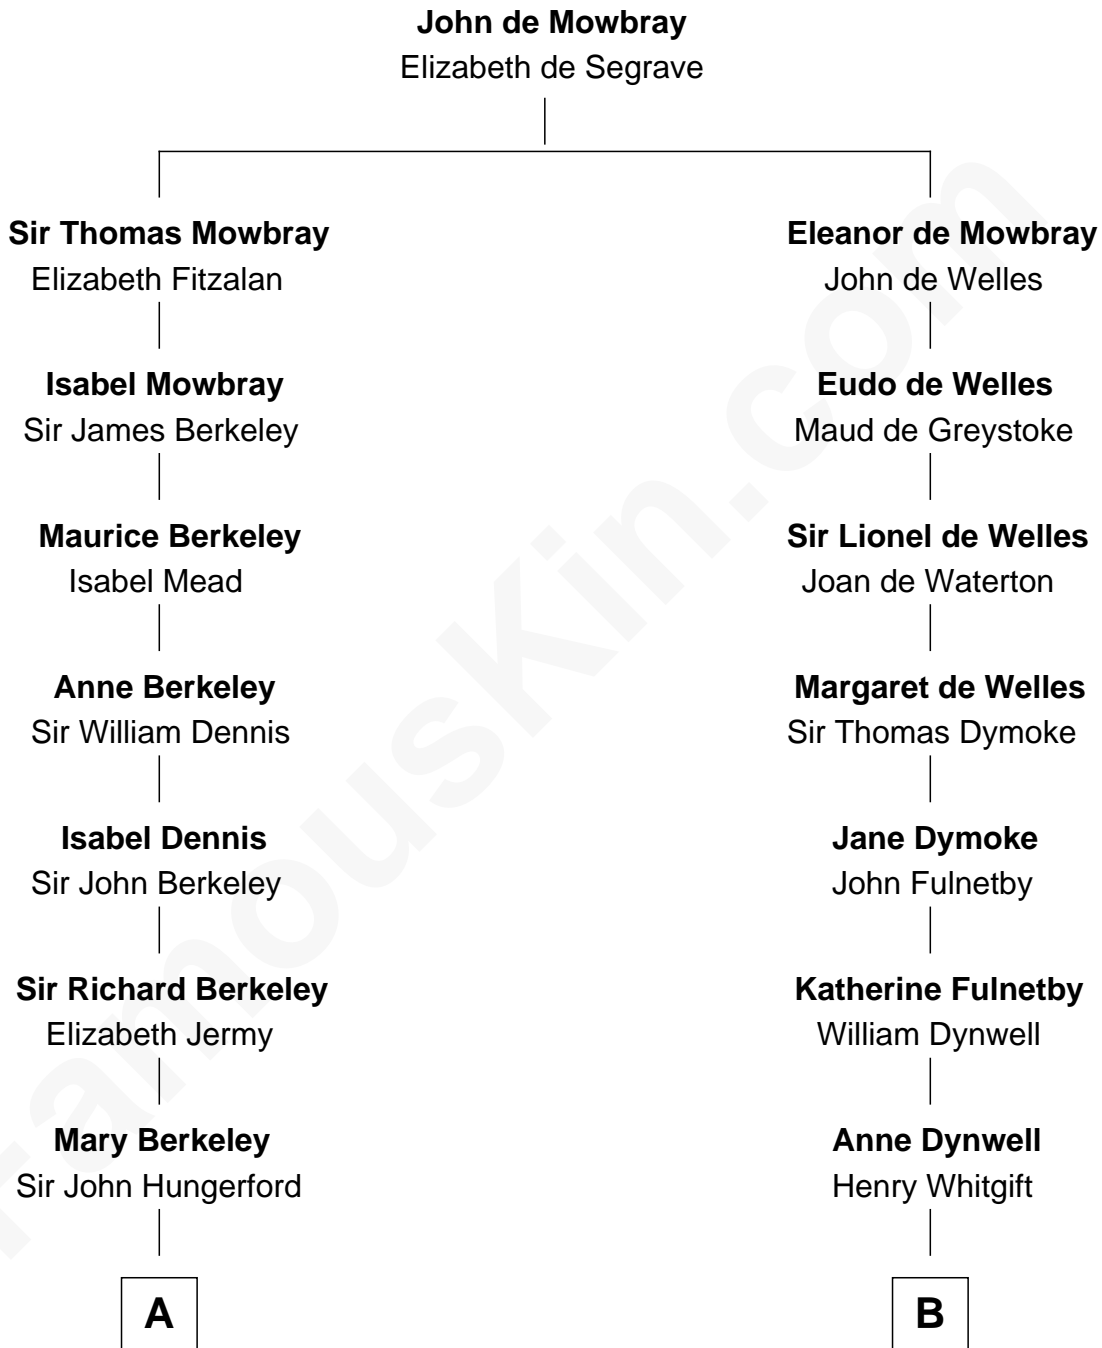

FamousKin.com Relationship Chart of

Samuel Prescott

Completed Paul Revere's Midnight Ride

13th cousin 6 times removed of

Alan Shepard

Mercury and Apollo Astronaut

C

Annie Elizabeth Bartlett
Frederick Johnson Shepard

Alan Bartlett Shepard
Pauline Renza Emerson

Alan Shepard
Mercury and Apollo Astronaut

FamousKin.com