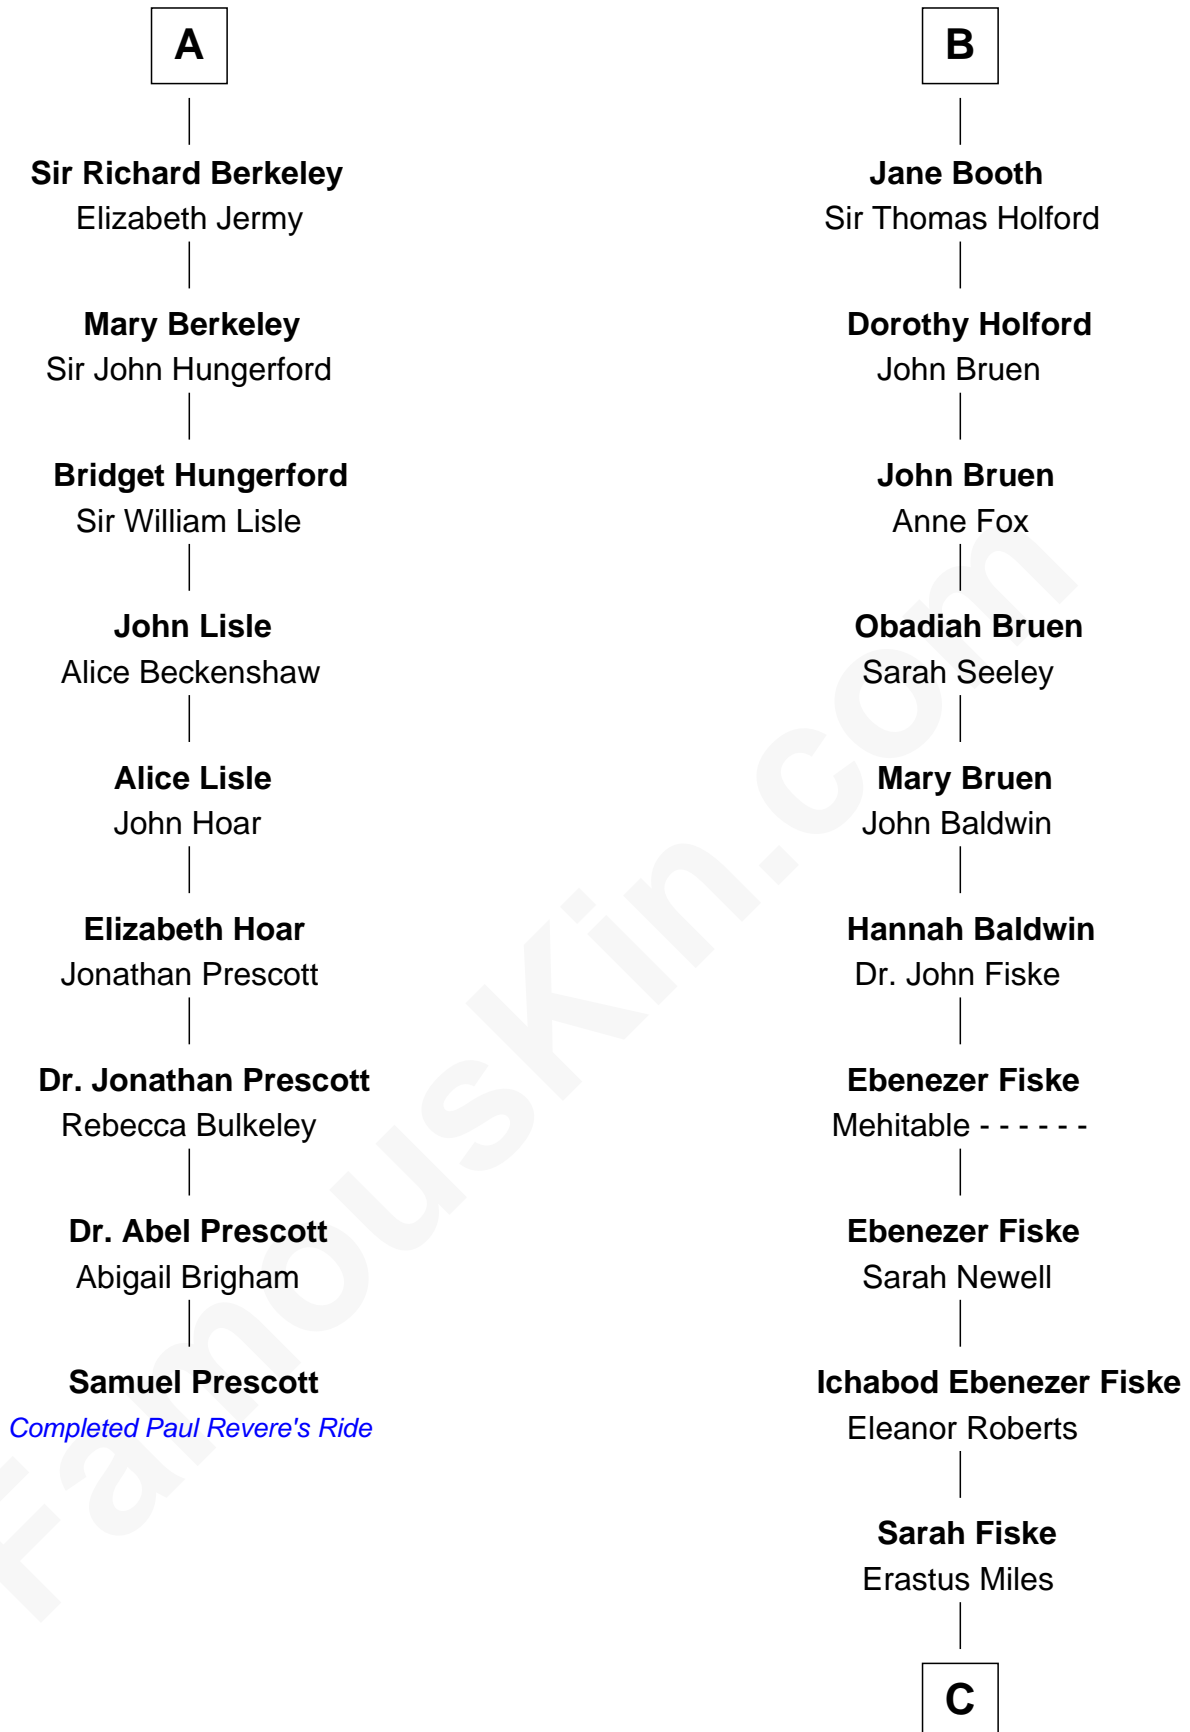

FamousKin.com

Relationship Chart of

Samuel Prescott

Completed Paul Revere's Midnight Ride

15th cousin 5 times removed of

Christian Herter

59th Governor of Massachusetts

C

—
Archibald Miles

Mary Treese

—
Mary Miles

Christian Herter

—
Albert Herter

Adele McGinnis

—
Christian Herter

59th Governor of Massachusetts