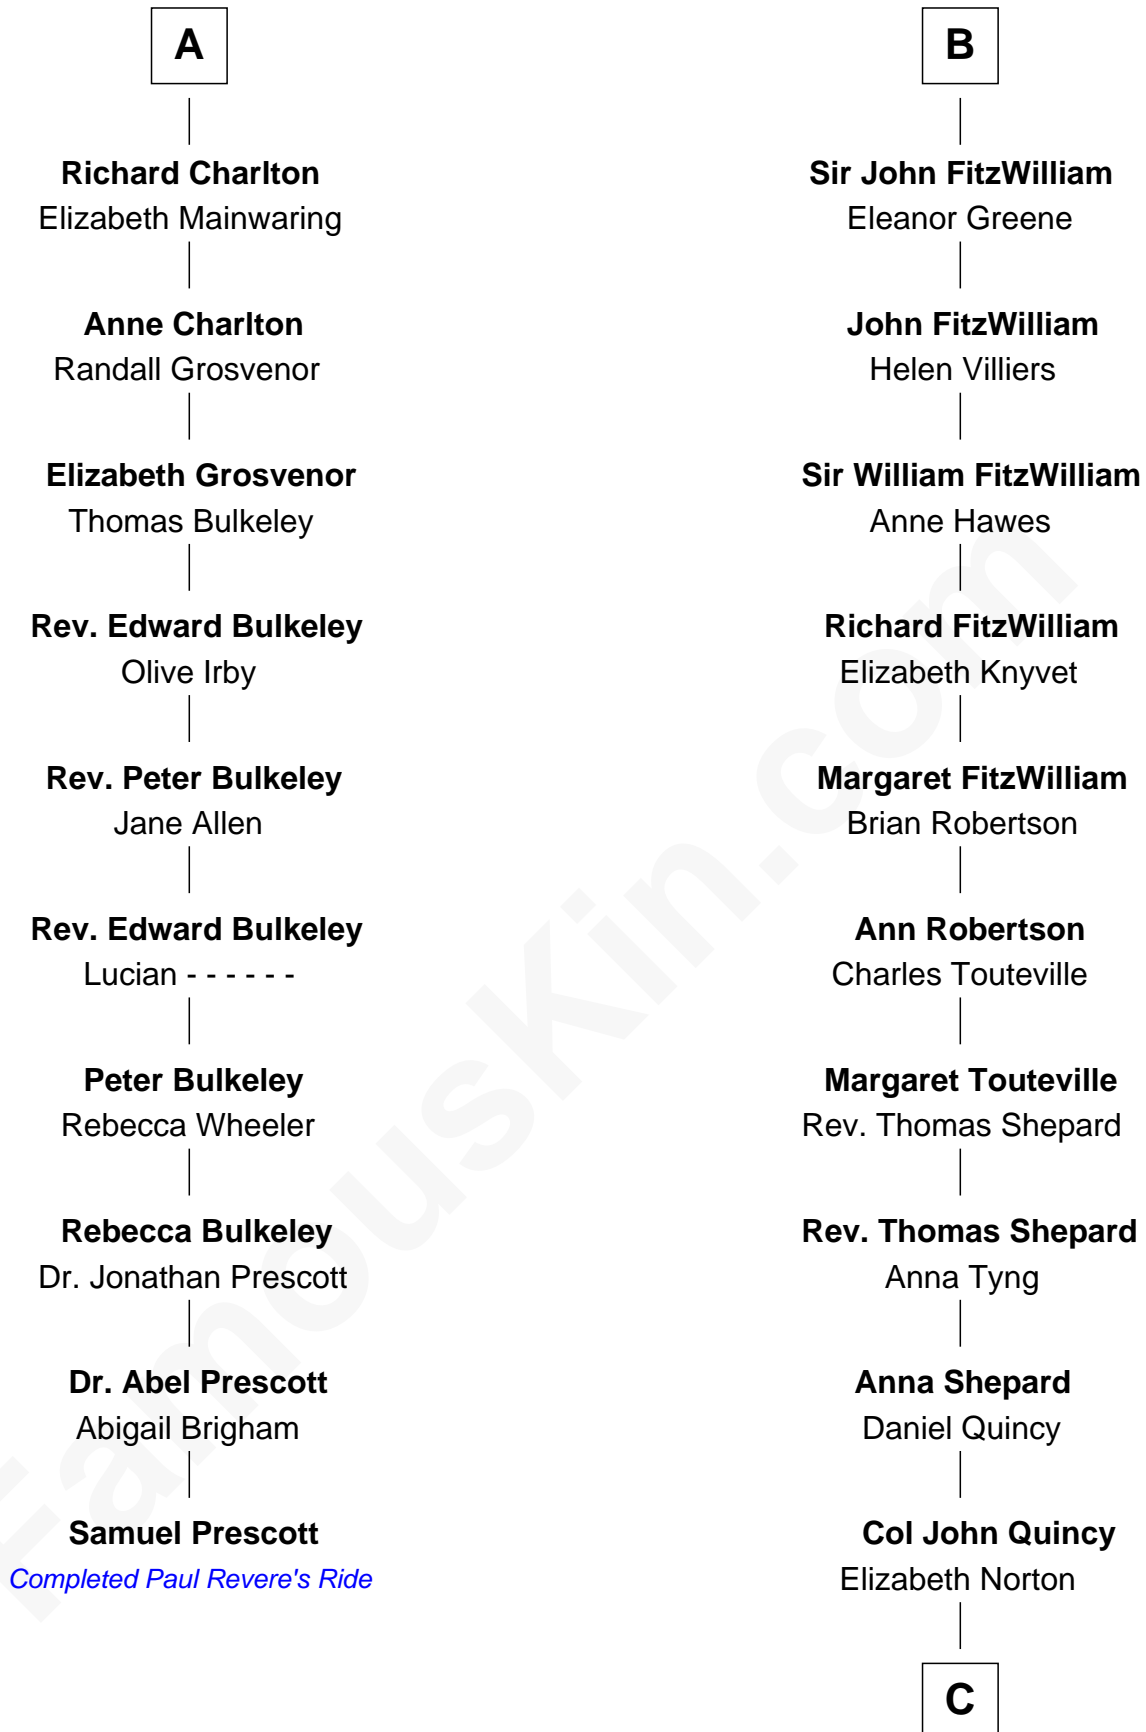

FamousKin.com

Relationship Chart of

Samuel Prescott

Completed Paul Revere's Midnight Ride

16th cousin 3 times removed of

John Quincy Adams
6th U.S. President

William d'Aubenev
Mabel of Chester

C

Elizabeth Quincy
Rev. William Smith

Abigail Quincy Smith
John Adams

John Quincy Adams
6th U.S. President

FamousKin.com