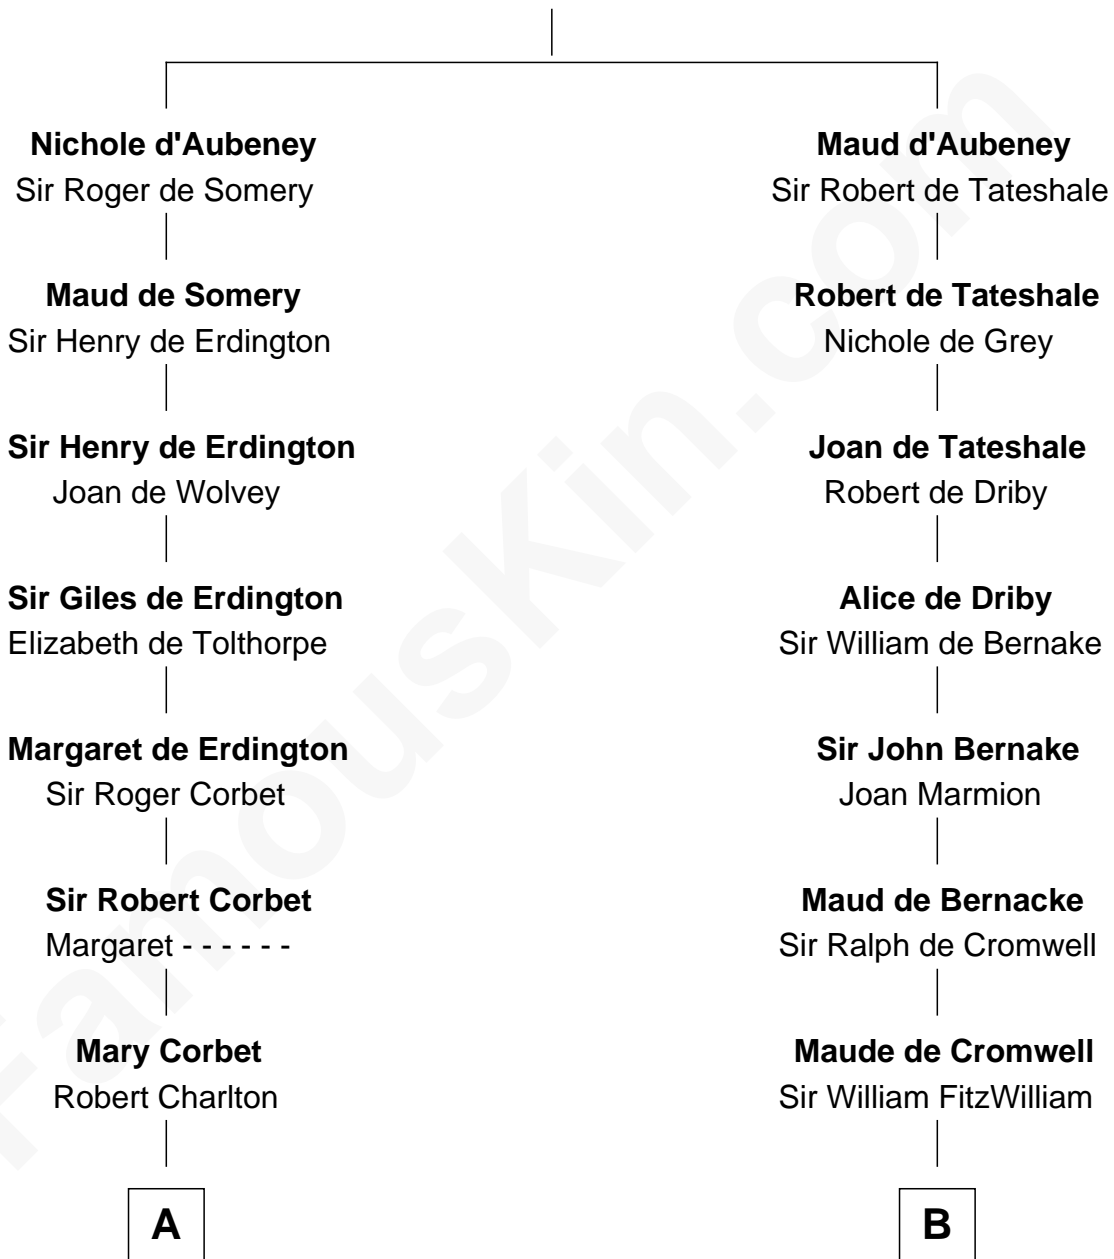

FamousKin.com

Relationship Chart of

Samuel Prescott

Completed Paul Revere's Midnight Ride

16th cousin 3 times removed of

John Quincy Adams
6th U.S. President

William d'Aubenev
Mabel of Chester

C