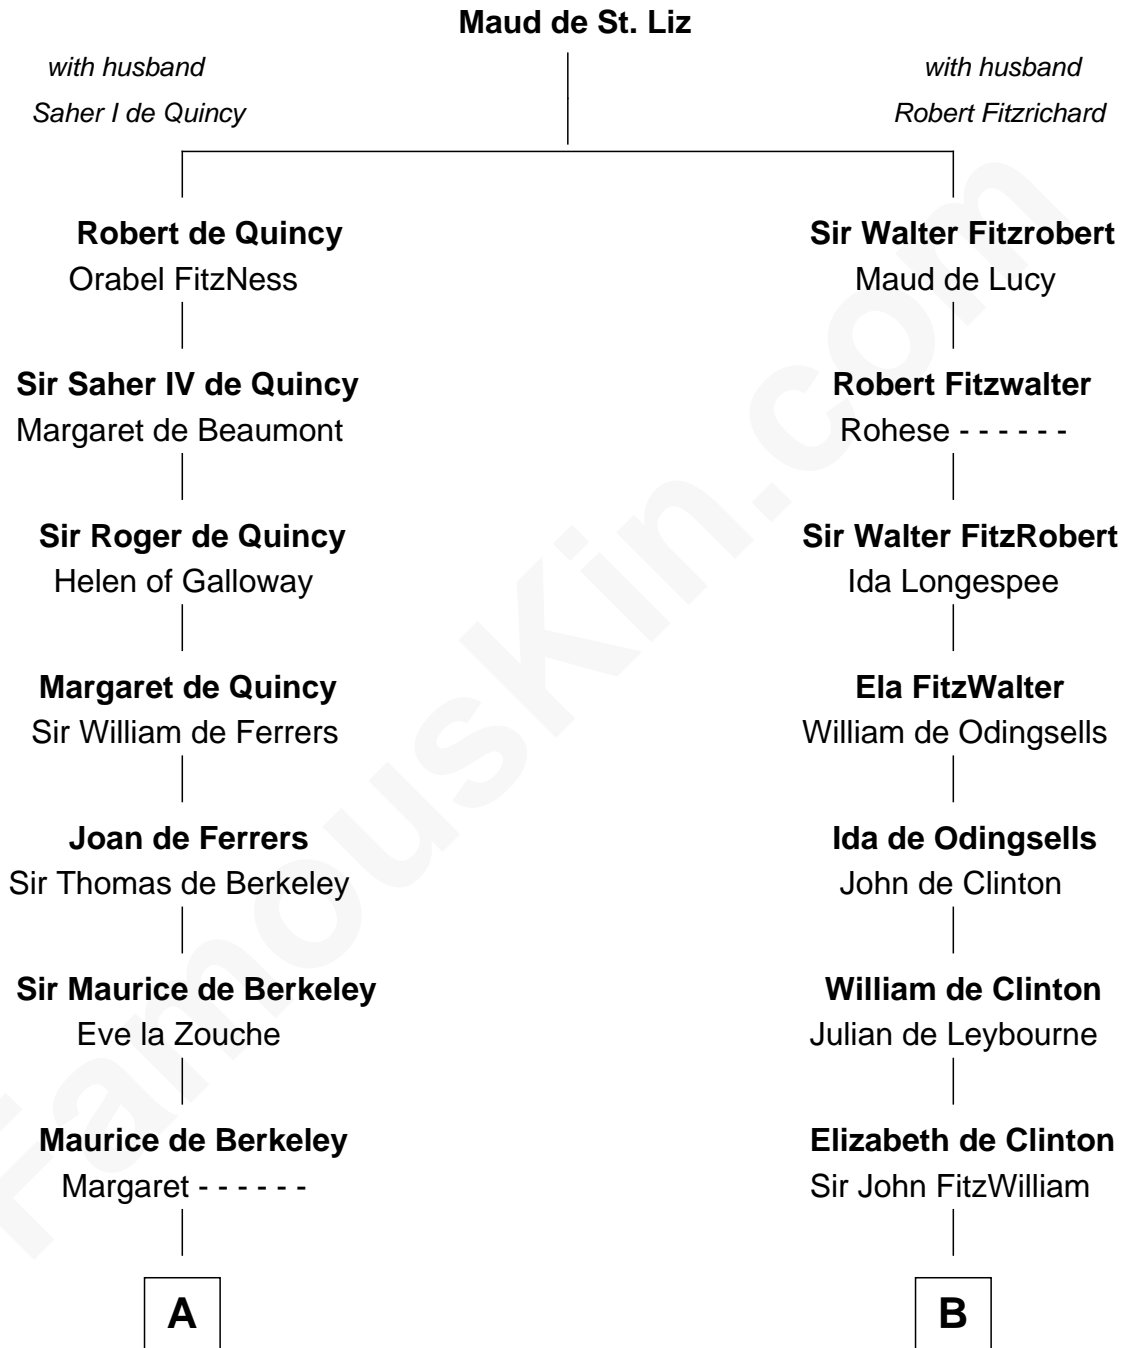

# FamousKin.com

## Relationship Chart of

### Samuel Prescott

*Completed Paul Revere's Midnight Ride*

20th cousin 1 time removed of

**John Quincy Adams**  
*6th U.S. President*

**C**

**Alice Lisle**  
John Hoar

**Elizabeth Hoar**  
Jonathan Prescott