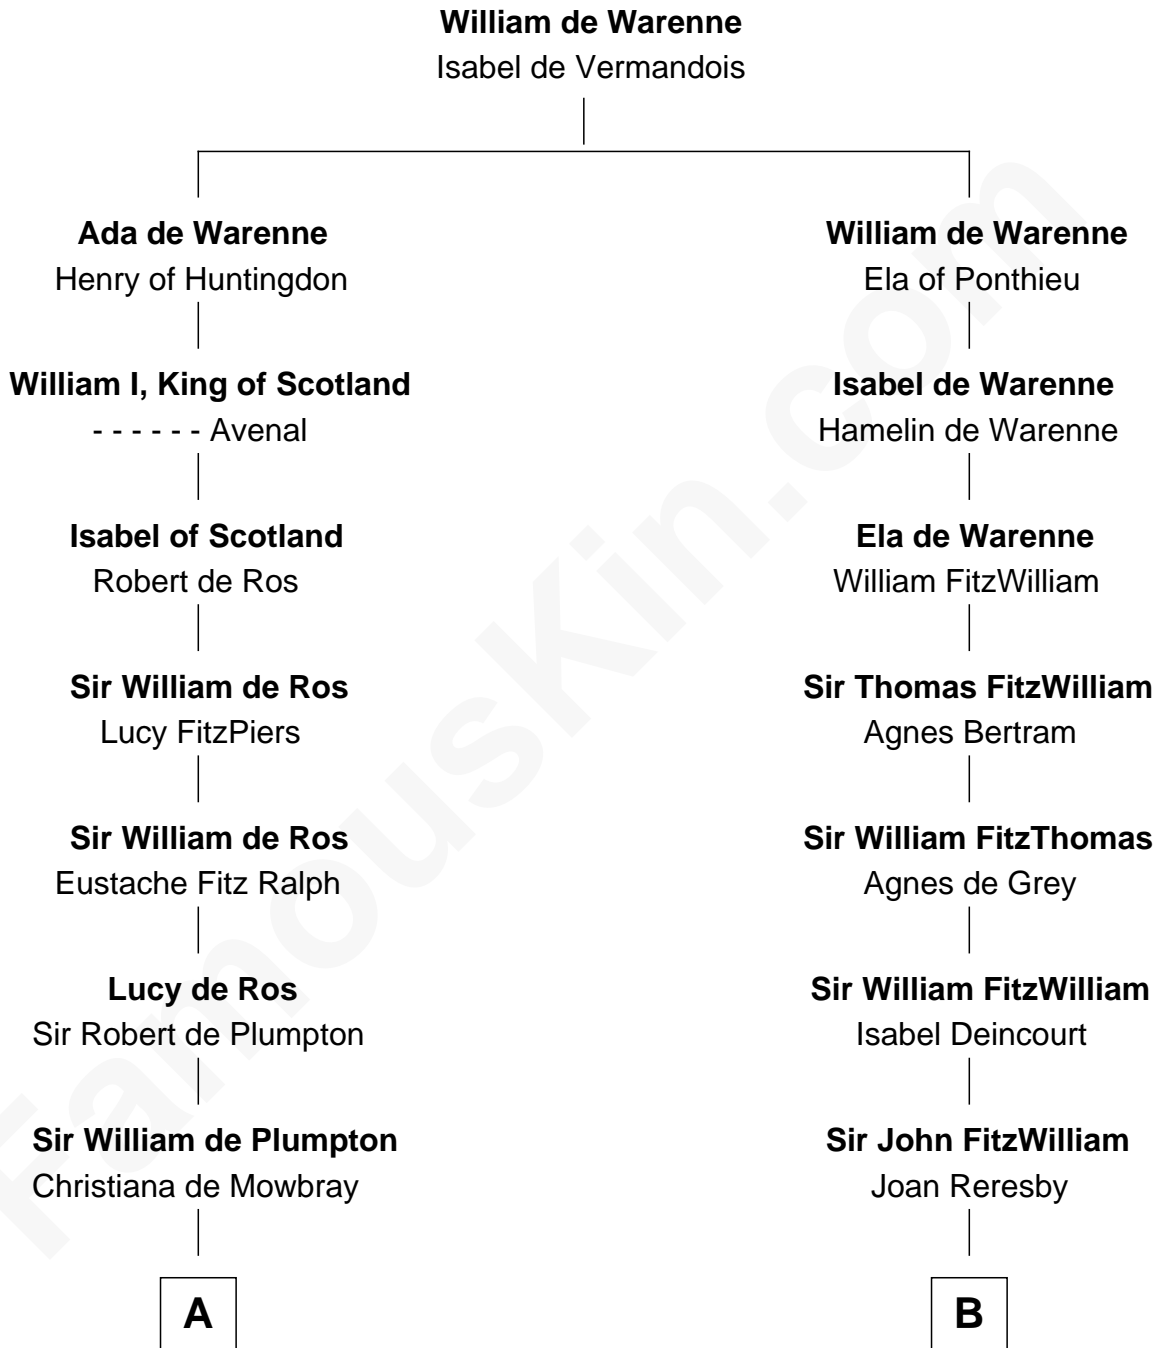

FamousKin.com

Relationship Chart of

Samuel Prescott

Completed Paul Revere's Midnight Ride

20th cousin 1 time removed of

John Quincy Adams
6th U.S. President

C

Peter Bulkeley
Rebecca Wheeler

Rebecca Bulkeley
Dr. Jonathan Prescott

Dr. Abel Prescott
Abigail Brigham

Samuel Prescott
Completed Paul Revere's Ride

D

Anna Shepard
Daniel Quincy

Col John Quincy
Elizabeth Norton

Elizabeth Quincy
Rev. William Smith