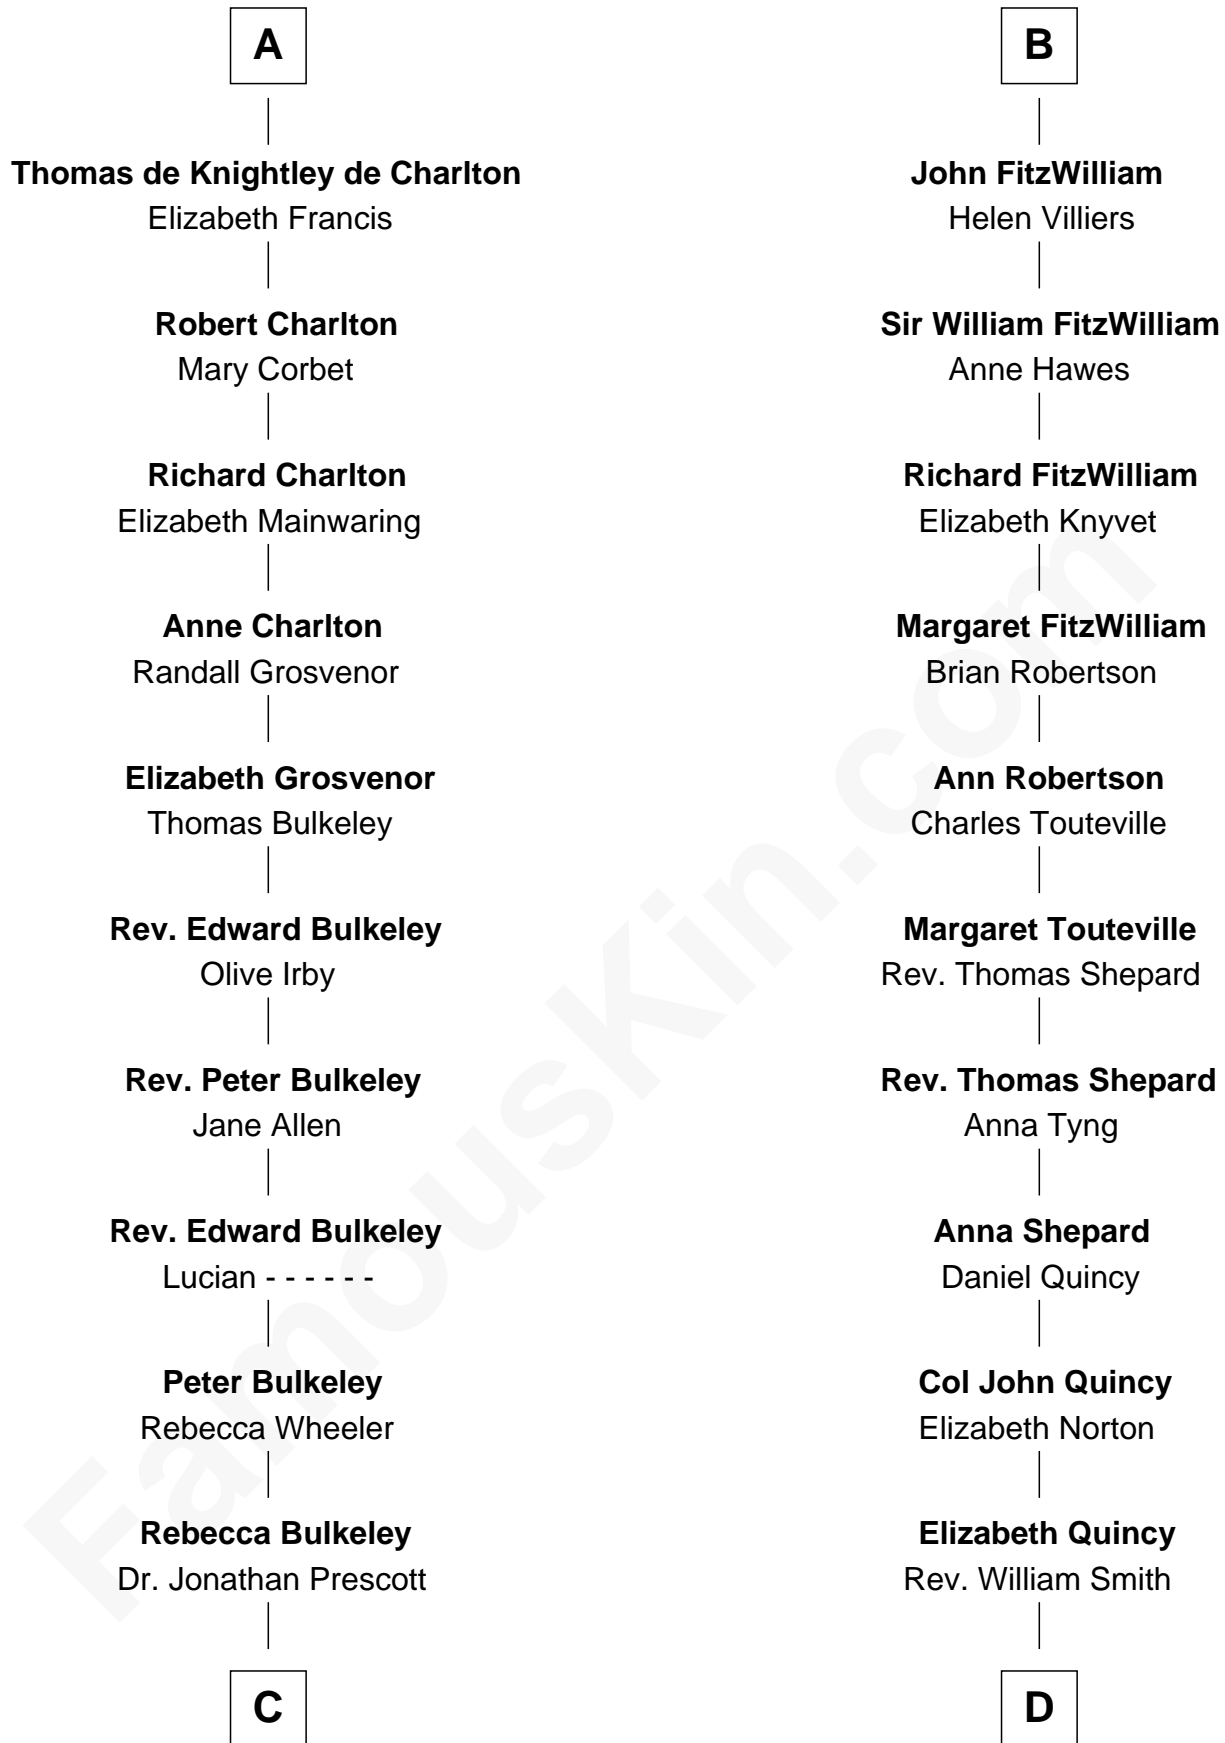

FamousKin.com

Relationship Chart of

Samuel Prescott

Completed Paul Revere's Midnight Ride

18th cousin of

John Quincy Adams

6th U.S. President

Sir William Longespee

Ela of Salisbury

Stephen Longespee
Emmeline de Ridelisford

Ela Longespee
Sir Roger la Zouche

Sir Alan la Zouche
Eleanor de Segrave

Elena Zouche
Alan de Charlton

Alan de Charlton
Margery FitzAer

Thomas de Charlton

Anna de Charlton
William de Knightley

A

Ida Longespee
Sir Walter FitzRobert

Ela FitzWalter
William de Odingsells

Ida de Odingsells
John de Clinton

William de Clinton
Julian de Leybourne

Elizabeth de Clinton
Sir John FitzWilliam

Sir William FitzWilliam
Maude de Cromwell

Sir John FitzWilliam
Eleanor Greene

B

C

Dr. Abel Prescott

Abigail Brigham

Samuel Prescott

Completed Paul Revere's Ride