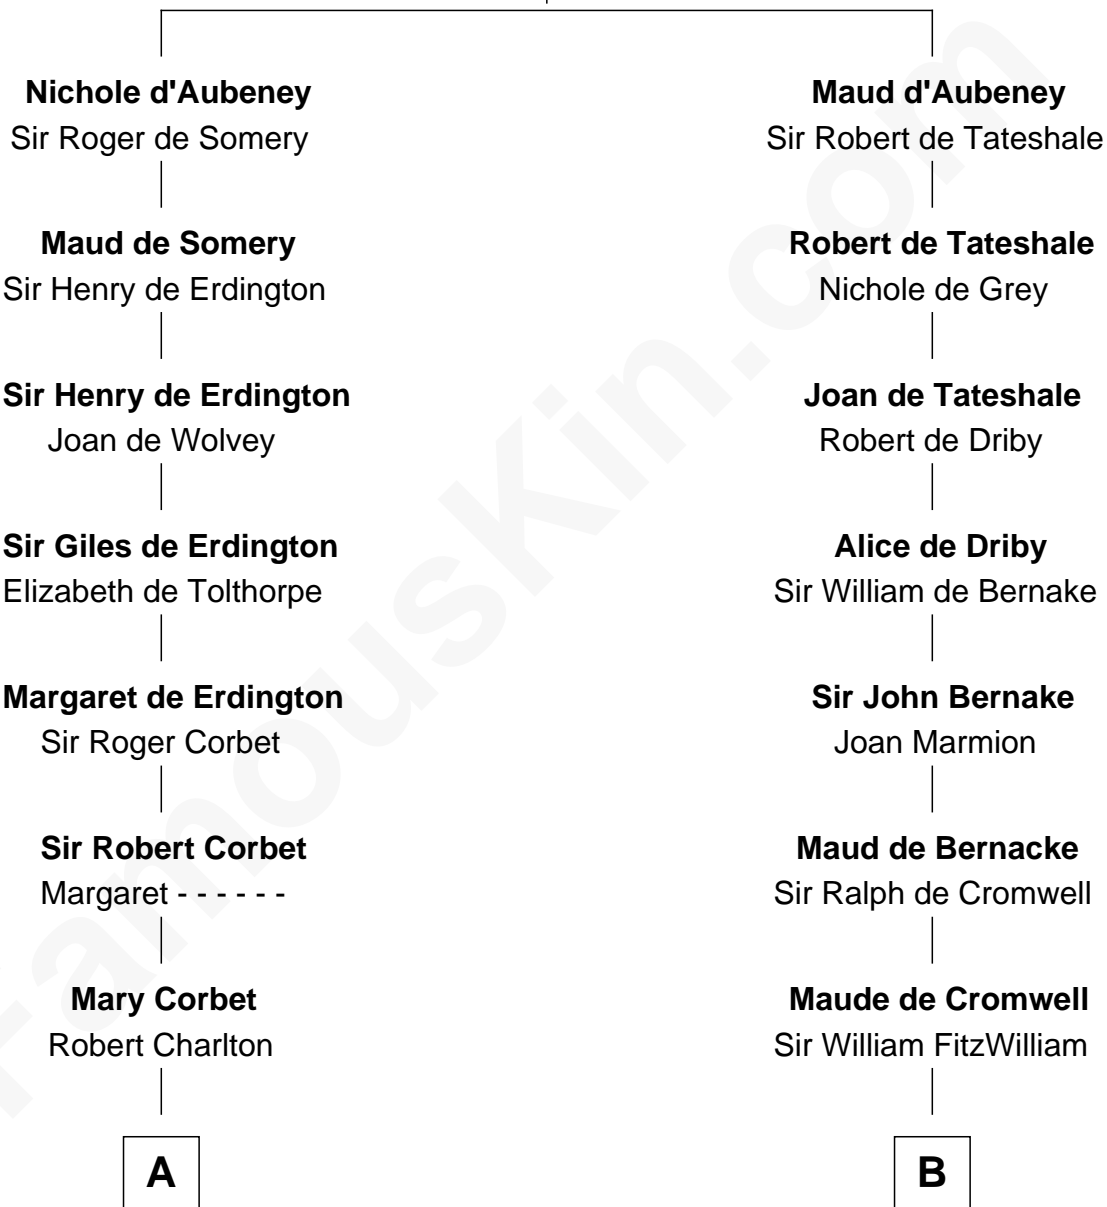

FamousKin.com

Relationship Chart of

Samuel Prescott

Completed Paul Revere's Midnight Ride

16th cousin 2 times removed of

Abigail (Smith) Adams

First Lady of President John Adams

William d'Aubenev
Mabel of Chester