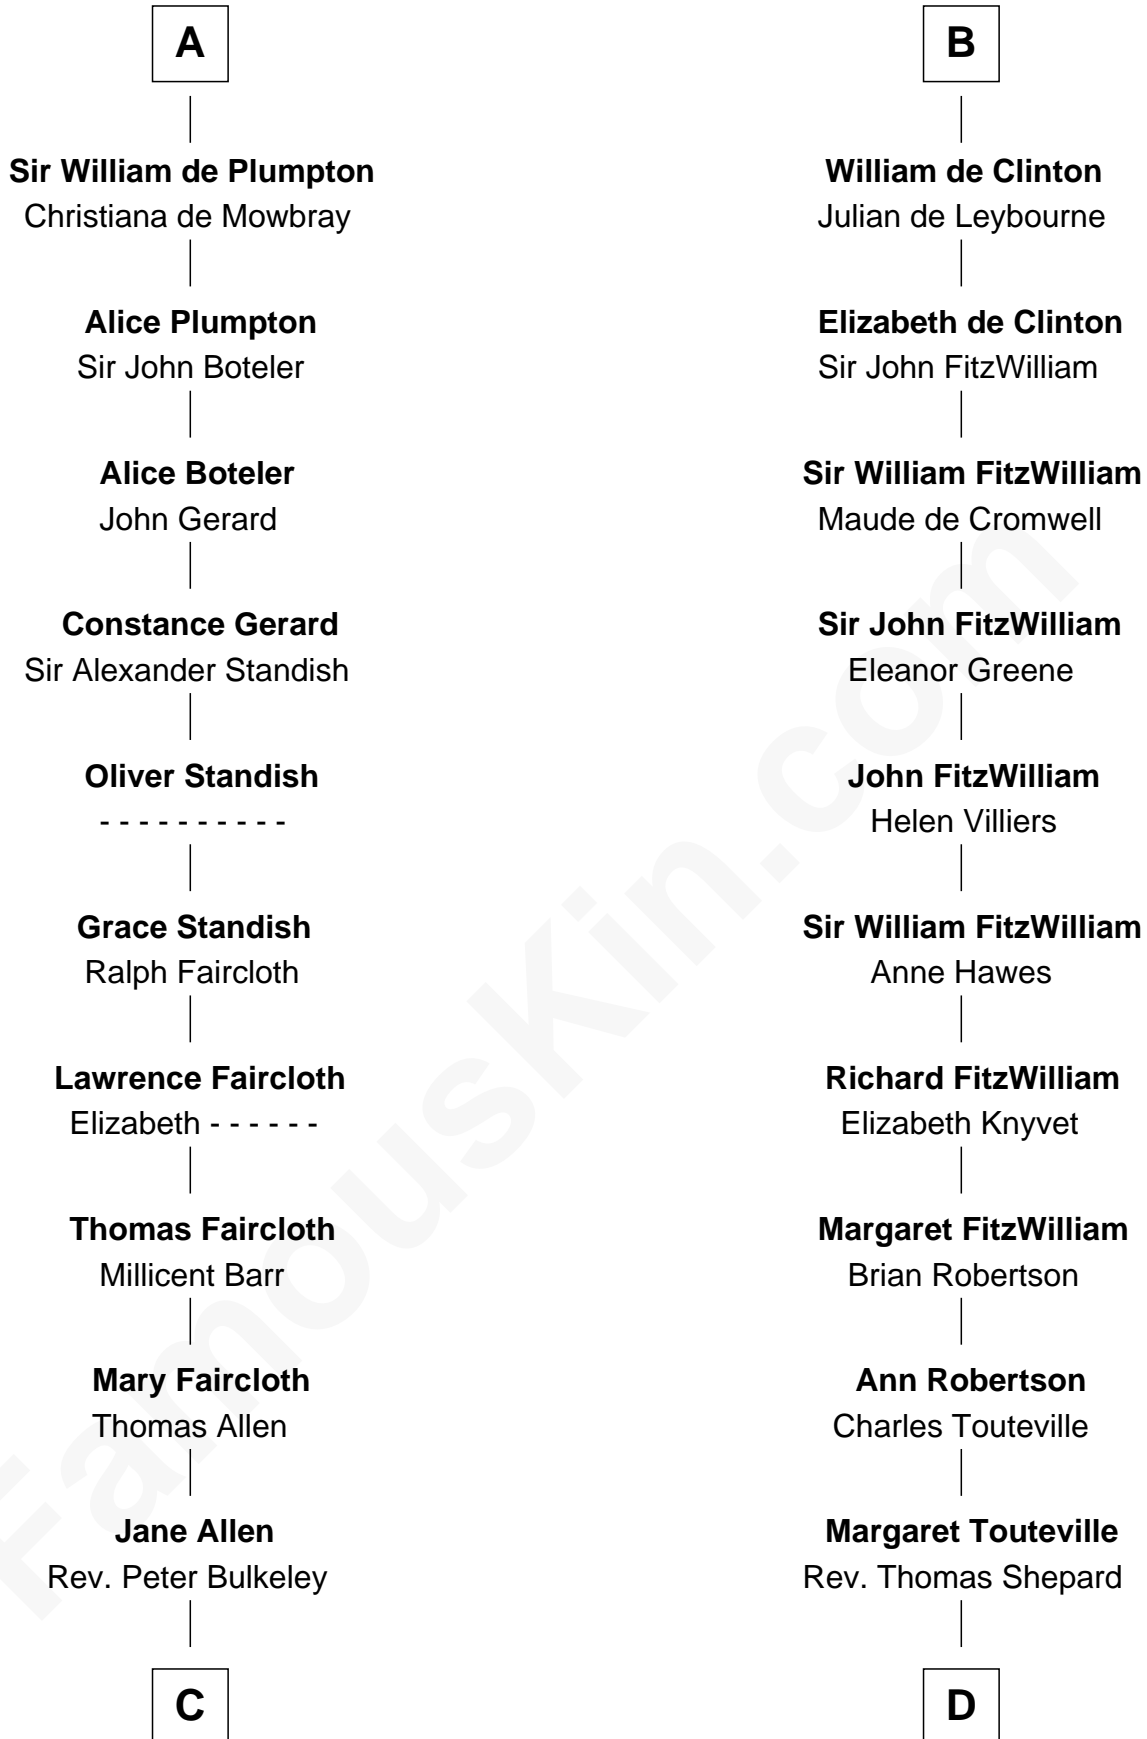

FamousKin.com

Relationship Chart of

Samuel Prescott

Completed Paul Revere's Midnight Ride

21st cousin of

Abigail (Smith) Adams

First Lady of President John Adams

C

Rev. Edward Bulkeley

Lucian - - - - -

Peter Bulkeley

Rebecca Wheeler

Rebecca Bulkeley

Dr. Jonathan Prescott

Dr. Abel Prescott

Abigail Brigham