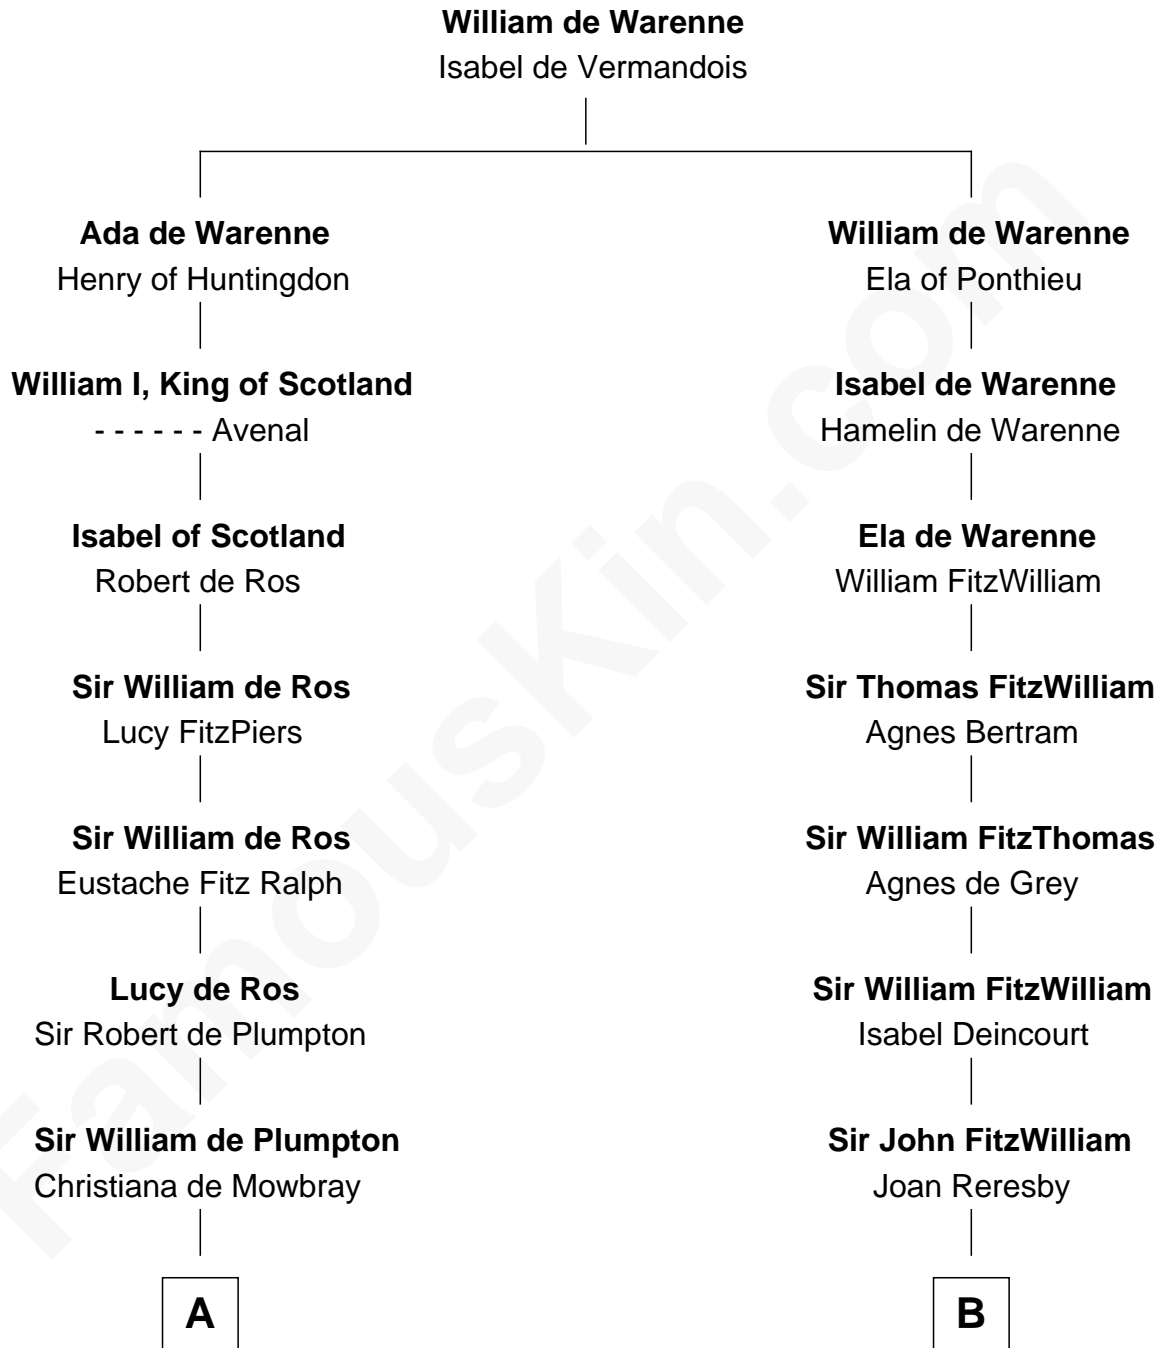

FamousKin.com

Relationship Chart of

Samuel Prescott

Completed Paul Revere's Midnight Ride

20th cousin of

Abigail (Smith) Adams

First Lady of President John Adams