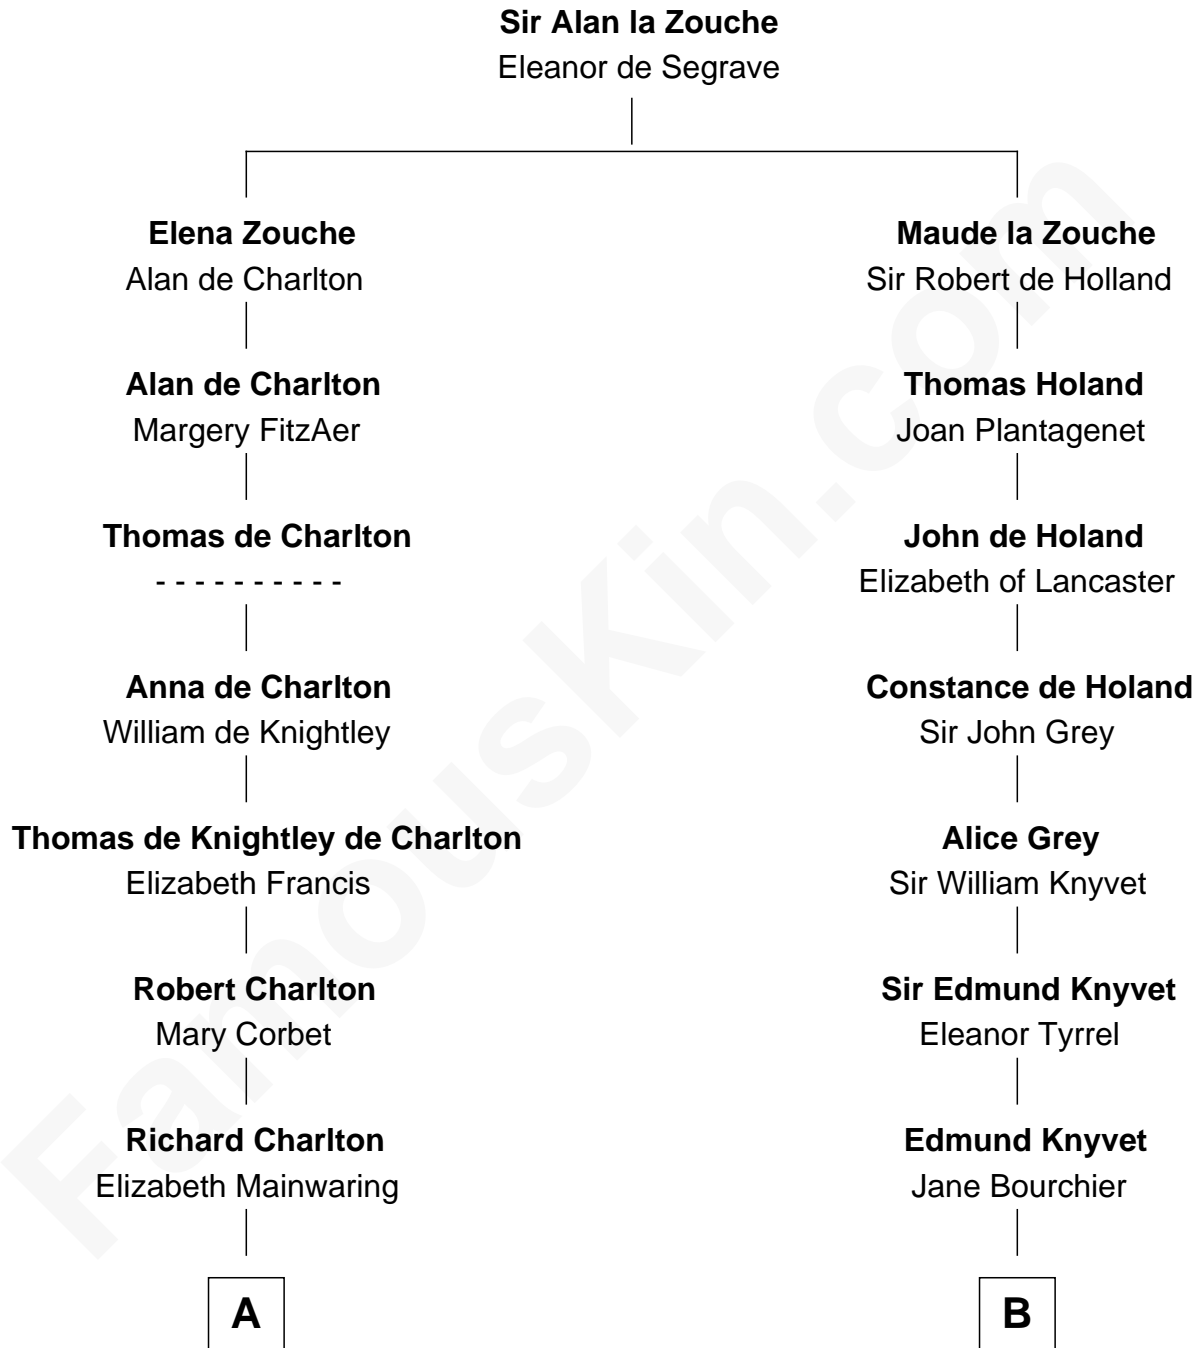

FamousKin.com

Relationship Chart of

Samuel Prescott

Completed Paul Revere's Midnight Ride

15th cousin 6 times removed of

Ted Danson

TV Actor - "Cheers", "CSI"

C

Thomas Humphrey Cushing Allen

Jane Deverdier Woodruff

William Mercer Allen

Virginia Reakirt Thompson

Anna Louise Allen

Edward Bridge Danson

Edward Bridge Danson

Jessica Harriet MacMaster