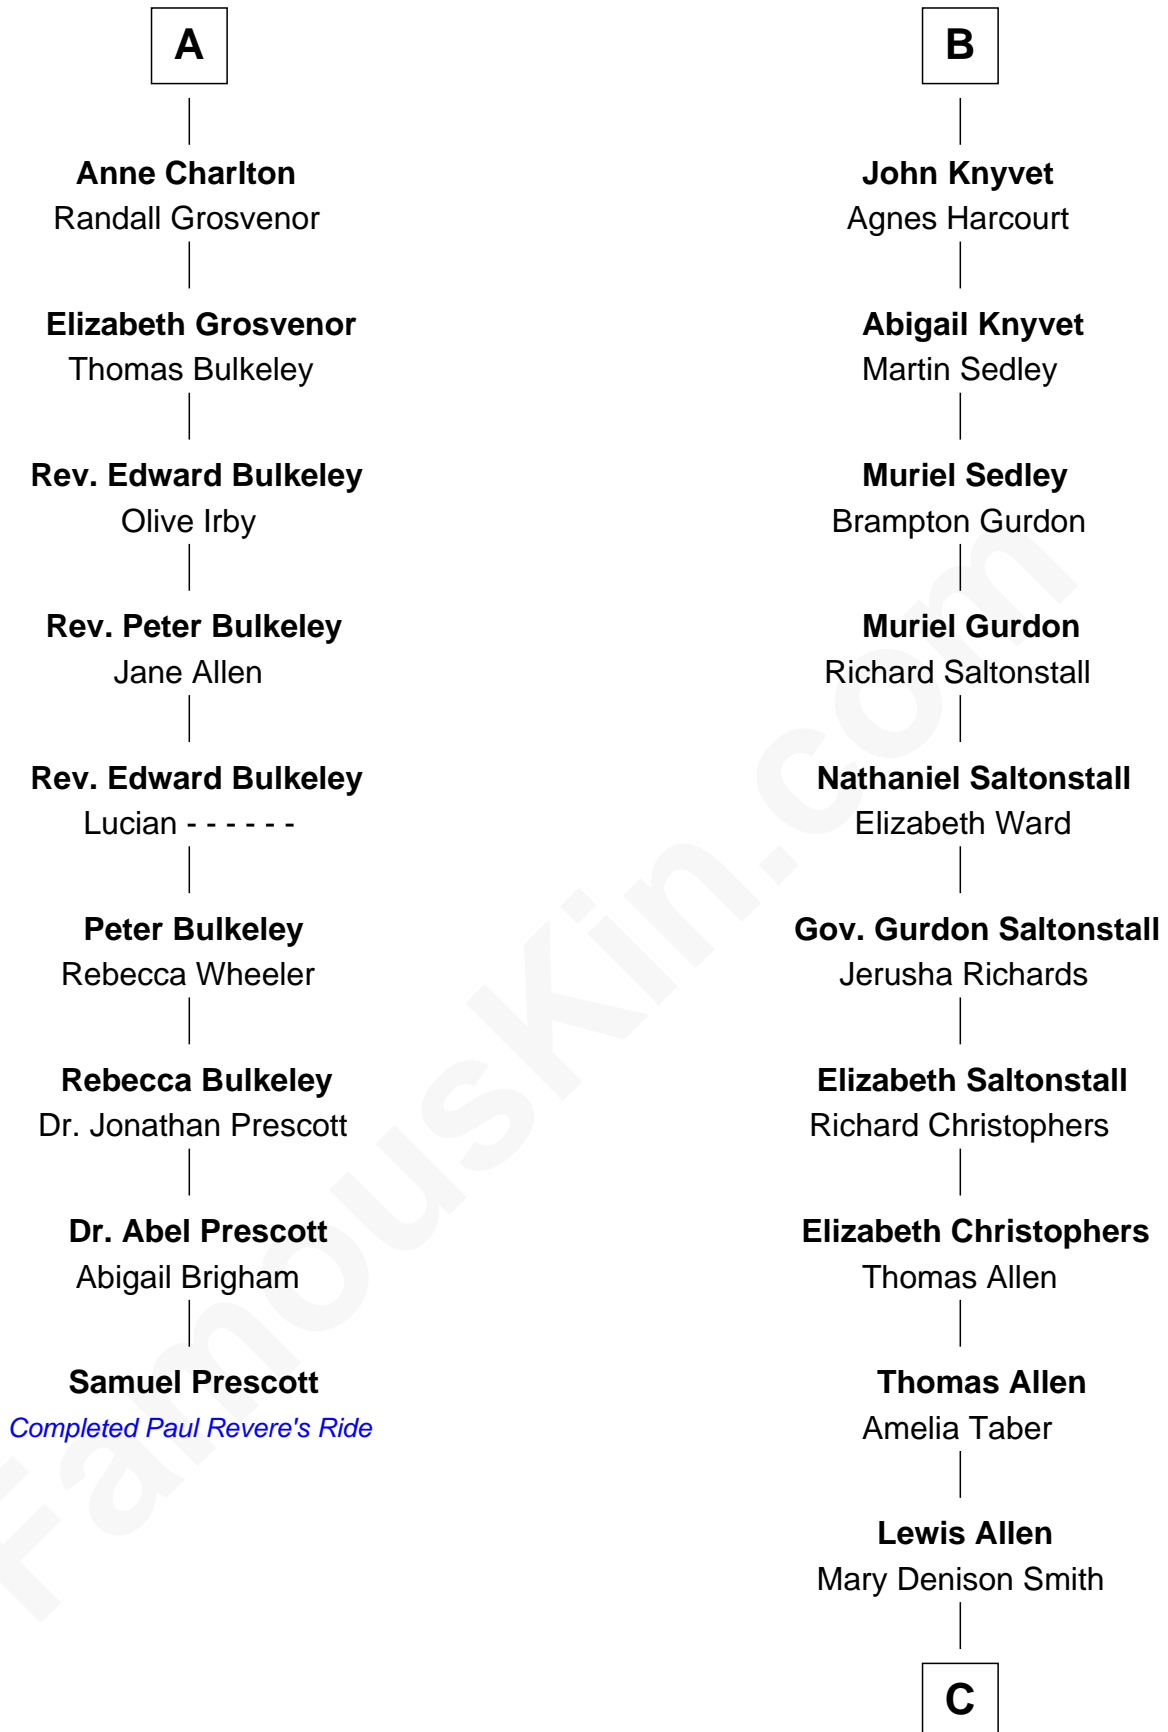

FamousKin.com

Relationship Chart of

Samuel Prescott

Completed Paul Revere's Midnight Ride

15th cousin 6 times removed of

Ted Danson

TV Actor - "Cheers", "CSI"

C

Thomas Humphrey Cushing Allen

Jane Deverdier Woodruff

William Mercer Allen

Virginia Reakirt Thompson

Anna Louise Allen

Edward Bridge Danson

Edward Bridge Danson

Jessica Harriet MacMaster