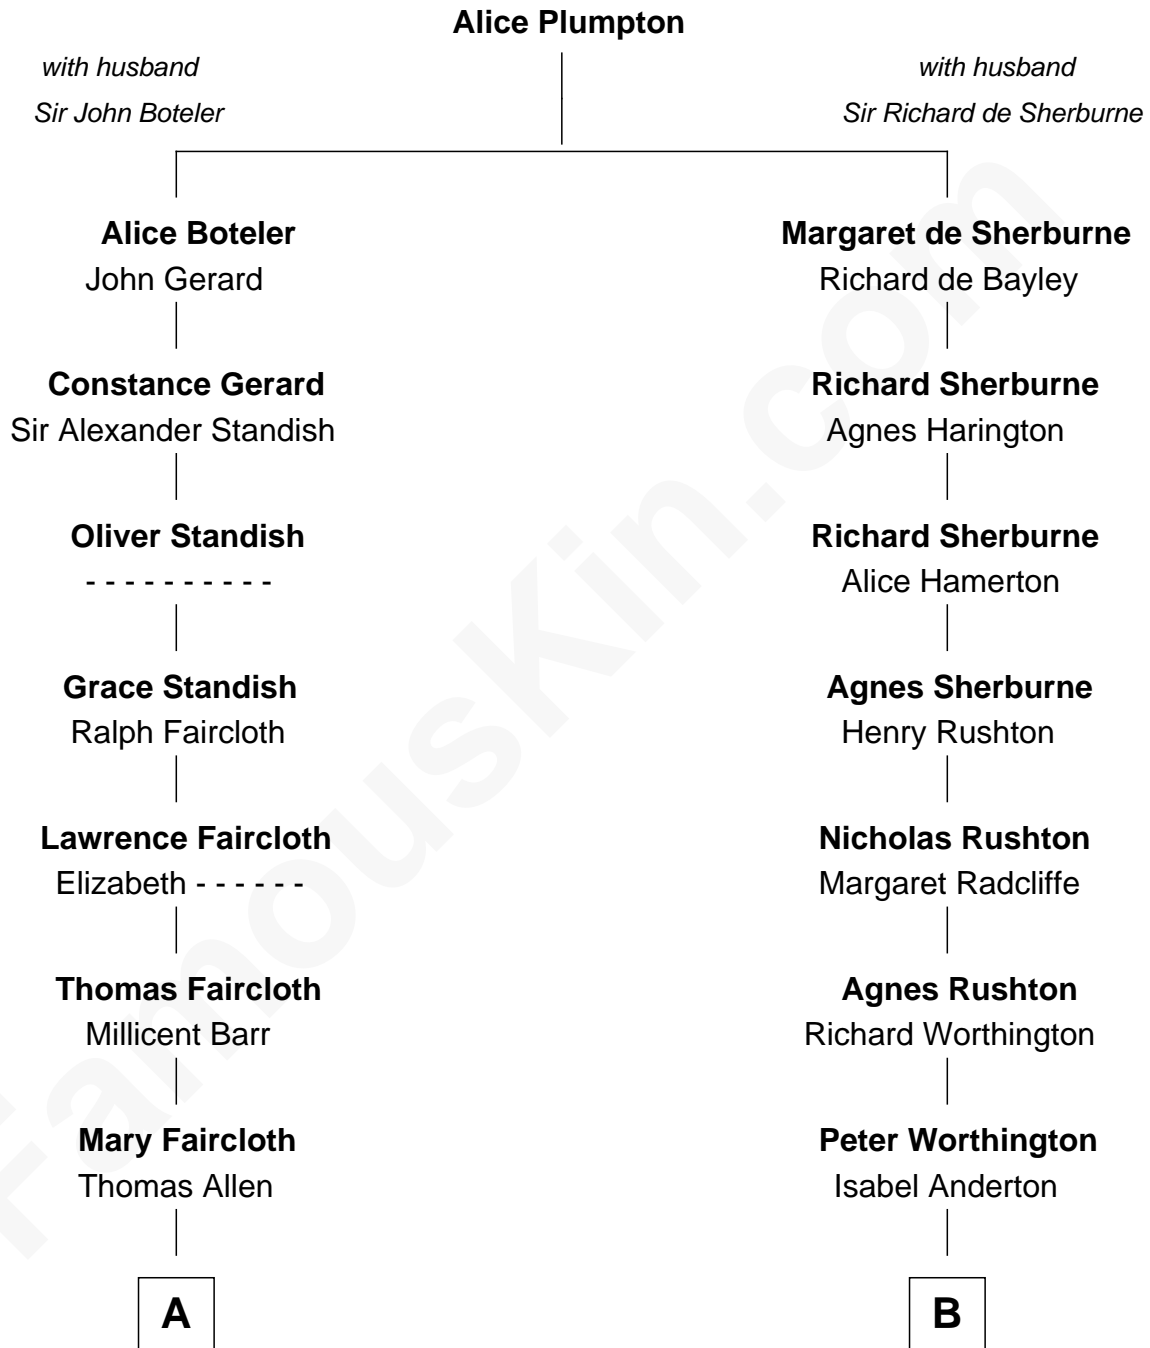

FamousKin.com

Relationship Chart of

Samuel Prescott

Completed Paul Revere's Midnight Ride

12th cousin 6 times removed of

Bill Nye

TV's The Science Guy

C

Edwin Darby Nye

Dr. Jacqueline Blanche Jenkins

Bill Nye

TV's The Science Guy

FamousKin.com