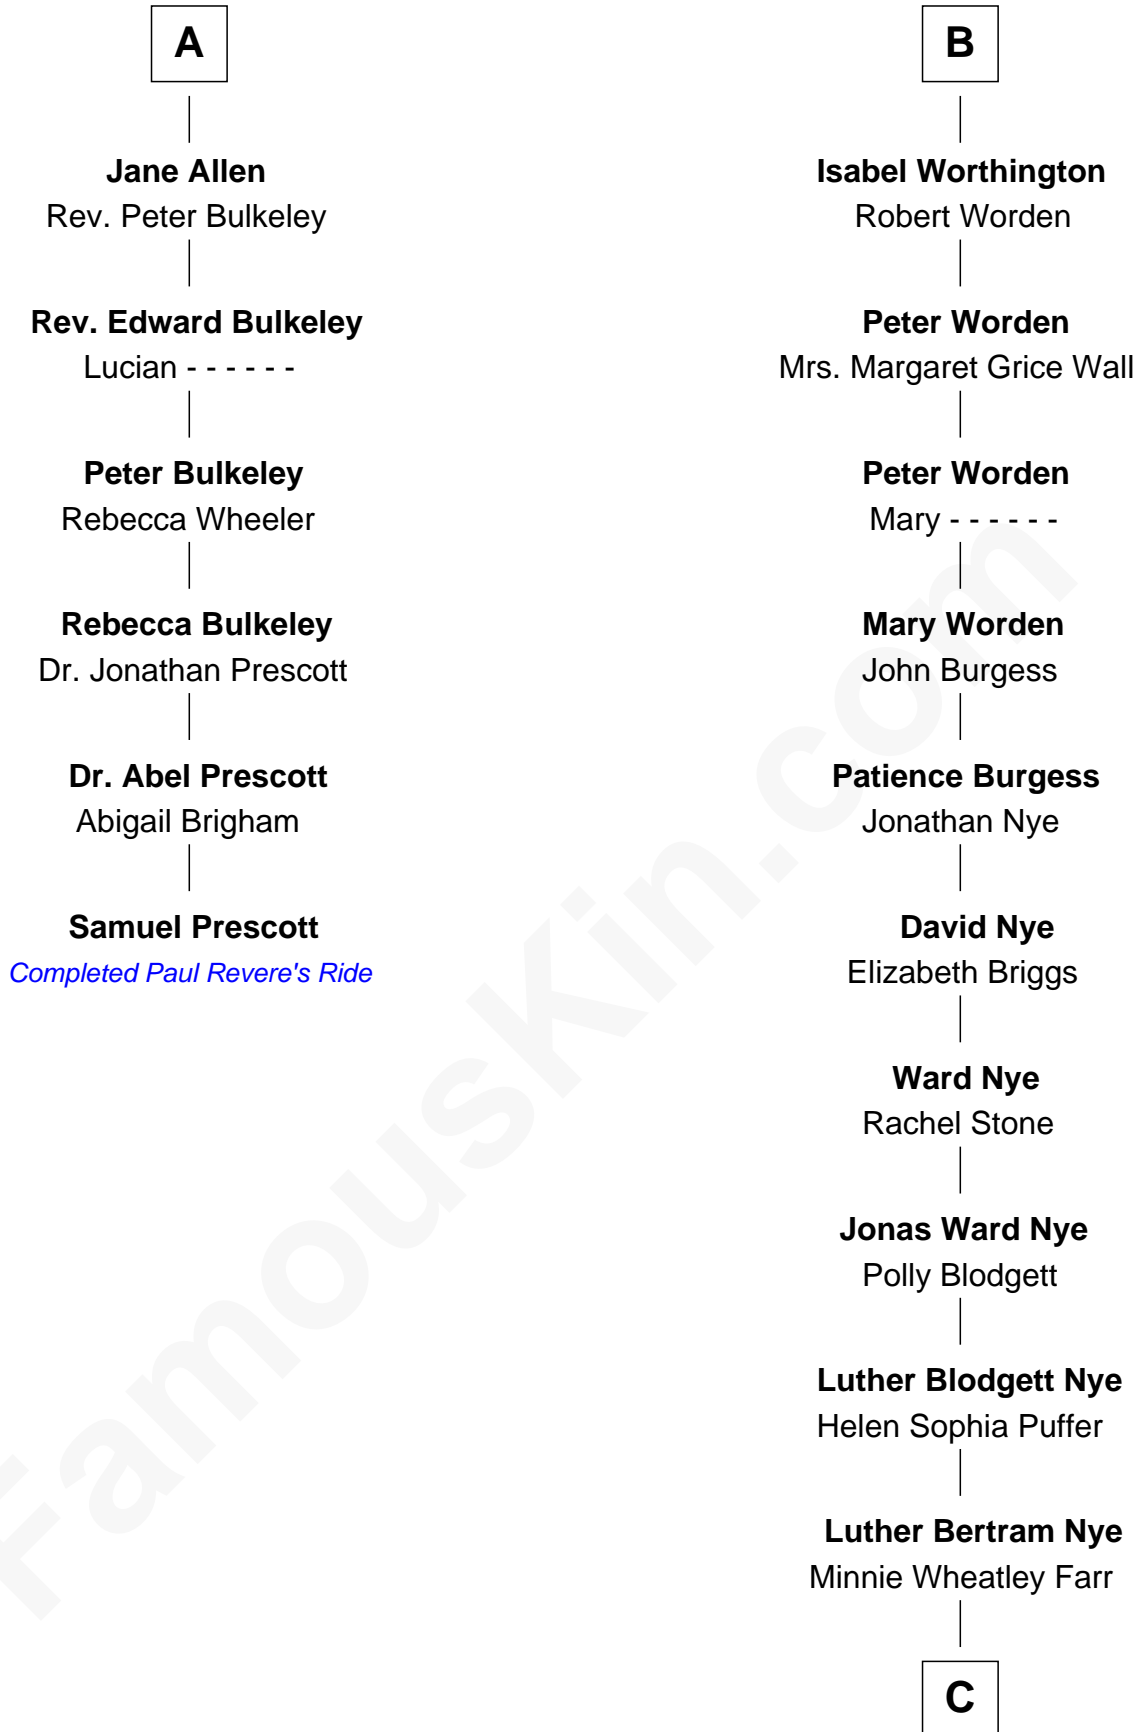

FamousKin.com

Relationship Chart of

Samuel Prescott

Completed Paul Revere's Midnight Ride

12th cousin 6 times removed of

Bill Nye

TV's The Science Guy

C

Edwin Darby Nye

Dr. Jacqueline Blanche Jenkins

Bill Nye

TV's The Science Guy

FamousKin.com