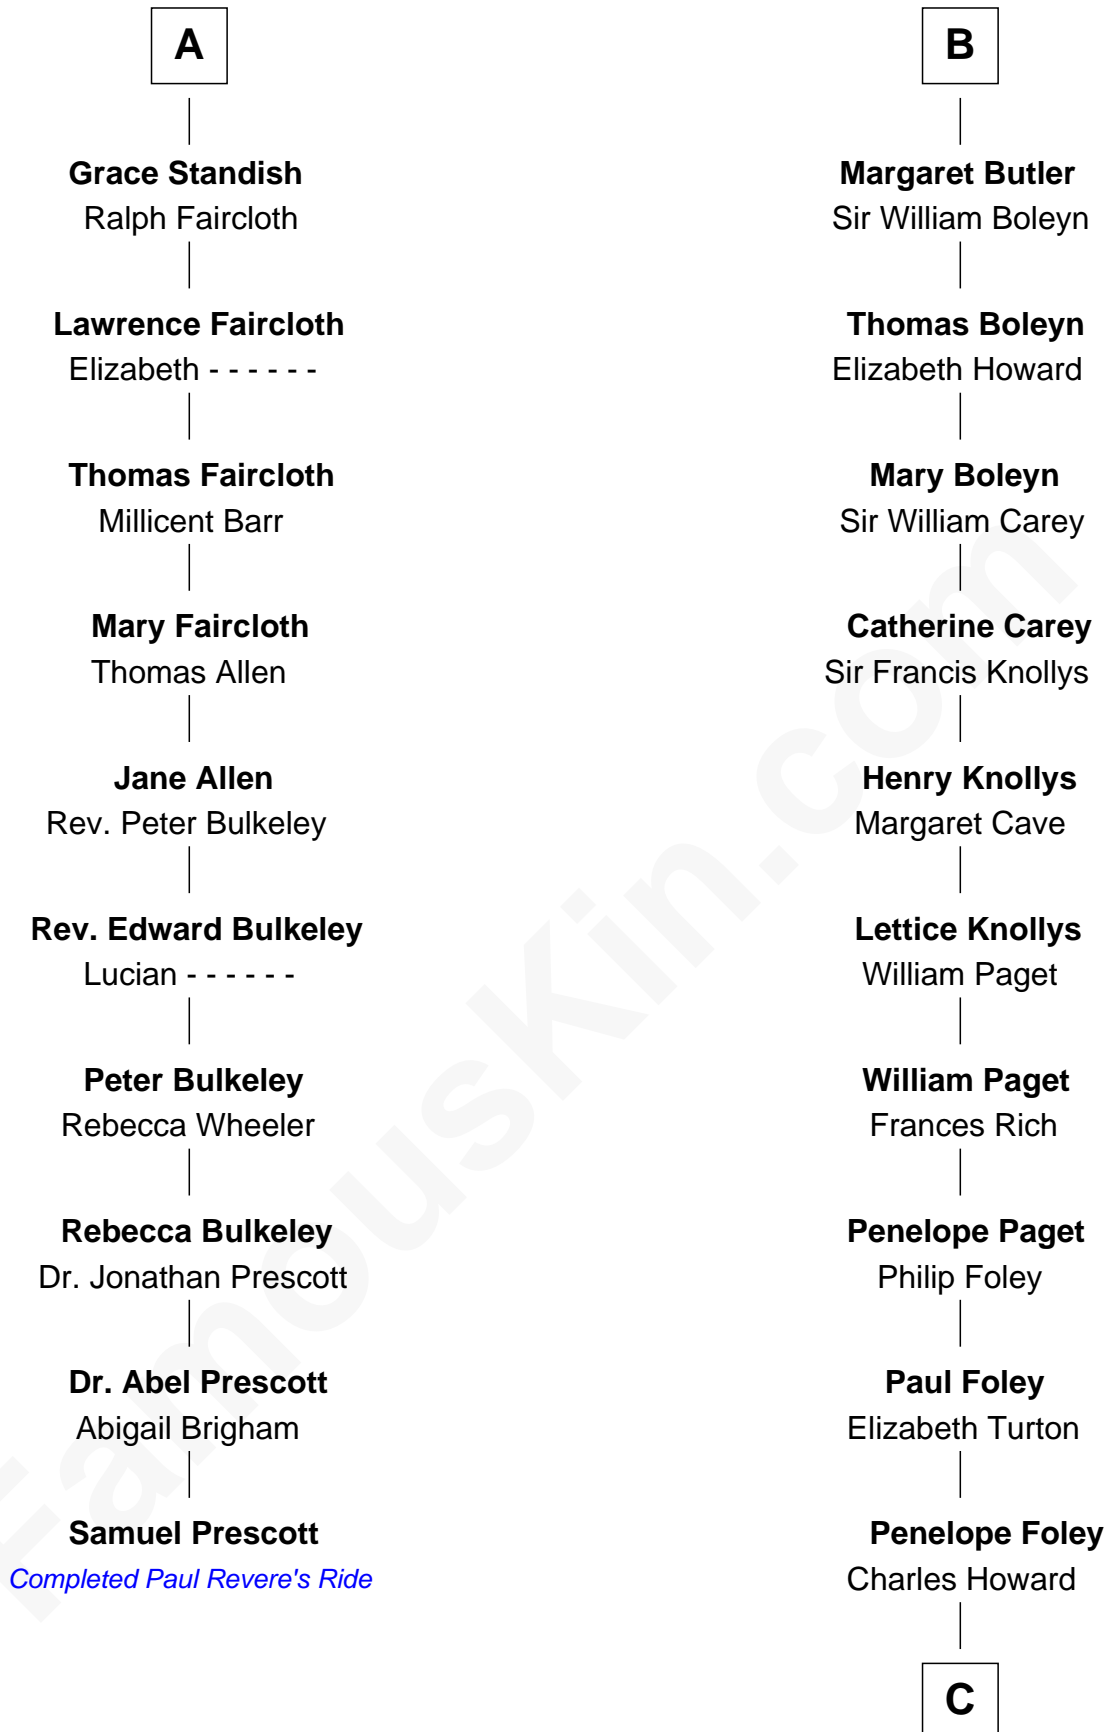

## Relationship Chart of

### Samuel Prescott

*Completed Paul Revere's Midnight Ride*

16th cousin 3 times removed of

**Charles Darwin**  
*Theory of Evolution*

**C**

**Mary Howard**  
Erasmus Darwin

**Dr. Robert Waring Darwin**  
Susanna Wedgwood

**Charles Darwin**  
*Theory of Evolution*

FamousKin.com