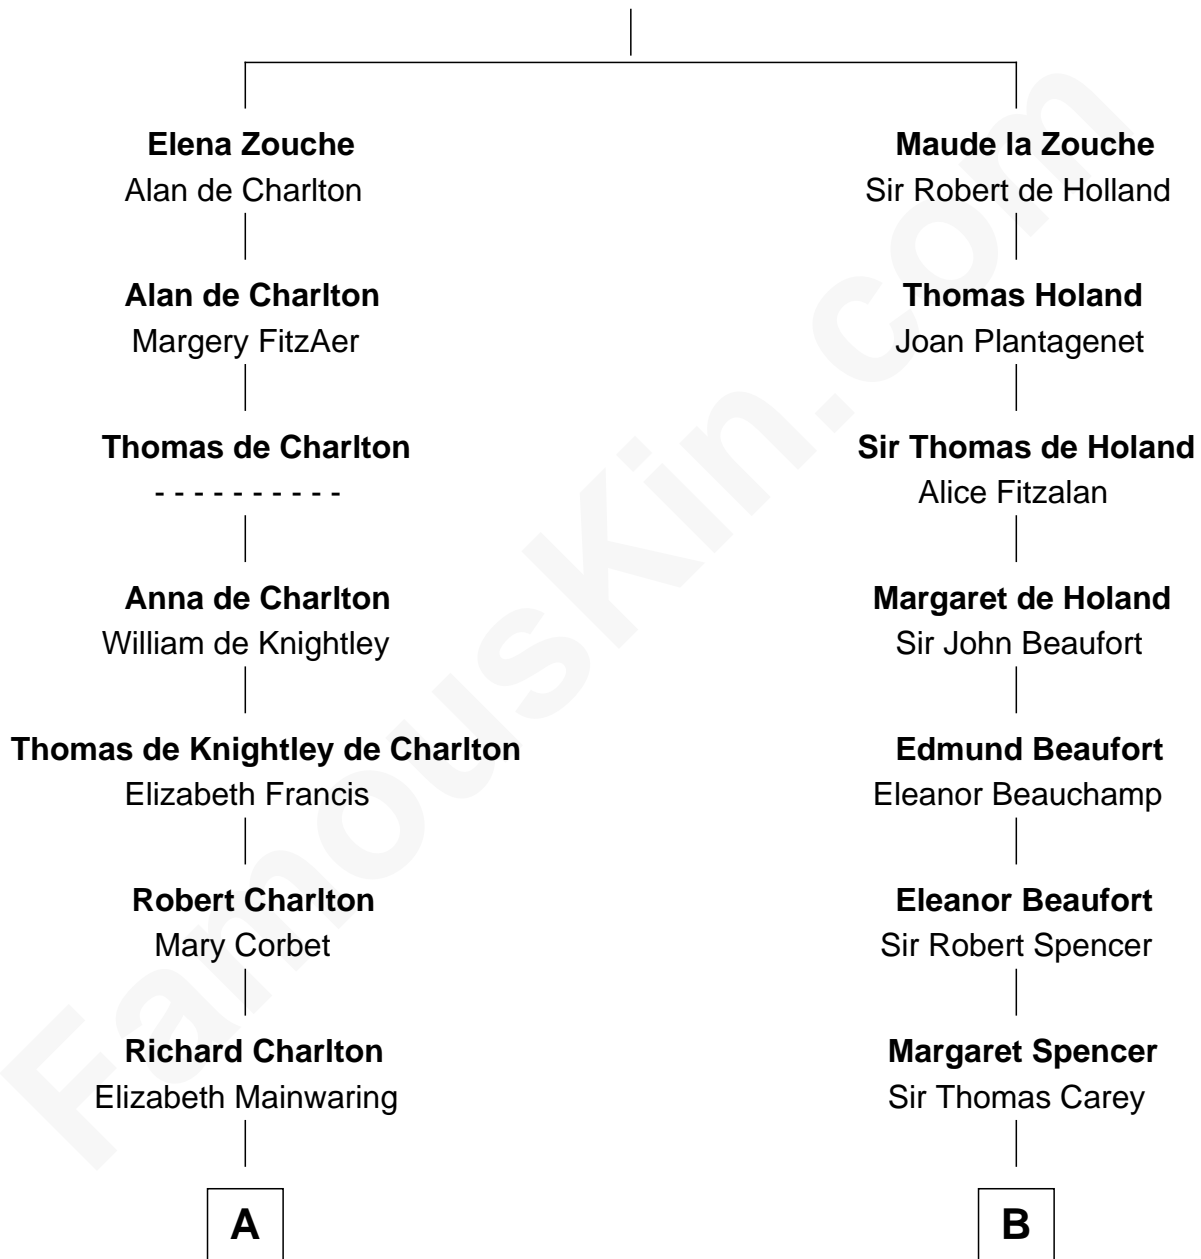

FamousKin.com

Relationship Chart of

Samuel Prescott

Completed Paul Revere's Midnight Ride

15th cousin 2 times removed of

Charles Darwin
Theory of Evolution

Sir Alan la Zouche
Eleanor de Segrave

A

Anne Charlton
Randall Grosvenor

Elizabeth Grosvenor
Thomas Bulkeley

Rev. Edward Bulkeley
Olive Irby

Rev. Peter Bulkeley
Jane Allen

Rev. Edward Bulkeley
Lucian - - - - -

Peter Bulkeley
Rebecca Wheeler

Rebecca Bulkeley
Dr. Jonathan Prescott

Dr. Abel Prescott
Abigail Brigham

Samuel Prescott
Completed Paul Revere's Ride

B

Sir William Carey
Mary Boleyn

Catherine Carey
Sir Francis Knollys

Henry Knollys
Margaret Cave

Lettice Knollys
William Paget

William Paget
Frances Rich