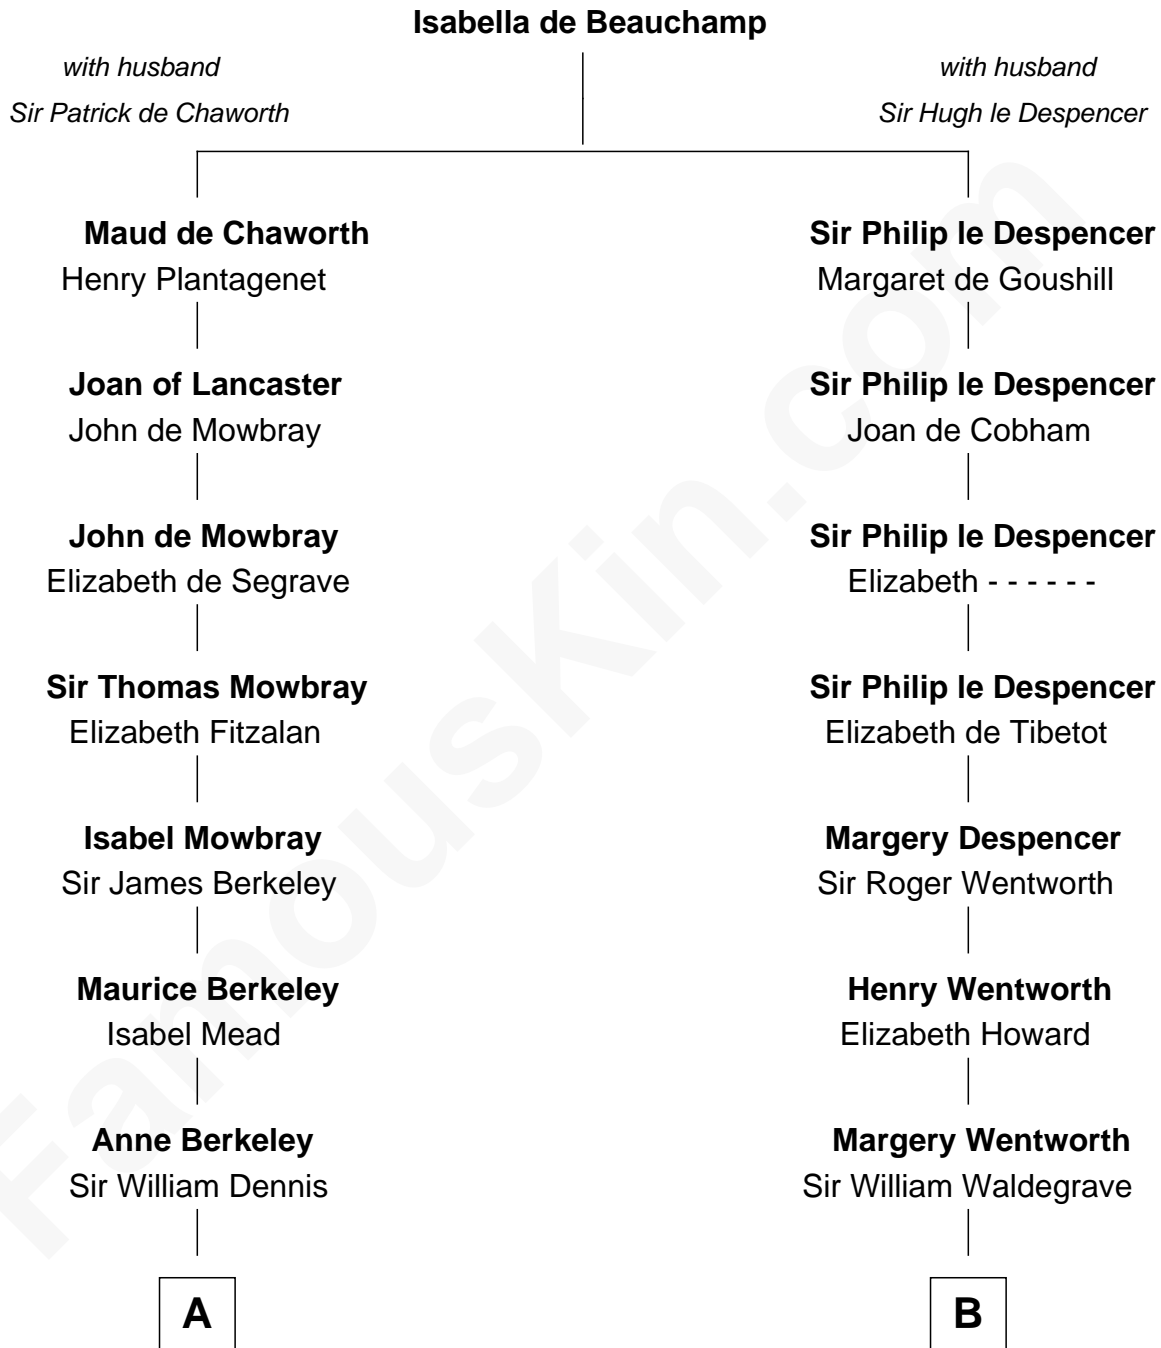

FamousKin.com

Relationship Chart of

Samuel Prescott

Completed Paul Revere's Midnight Ride

16th cousin 5 times removed of

Jake Gyllenhaal
Movie Actor

C

Anders Leonard Gyllenhaal

Selma Amanda Nelson

Leonard Ephraim Gyllenhaal

Philo Pendleton

Hugh Anders Gyllenhaal

Virginia Lowrie Childs

Stephen Roark Gyllenhaal

Naomi Achs

Jake Gyllenhaal