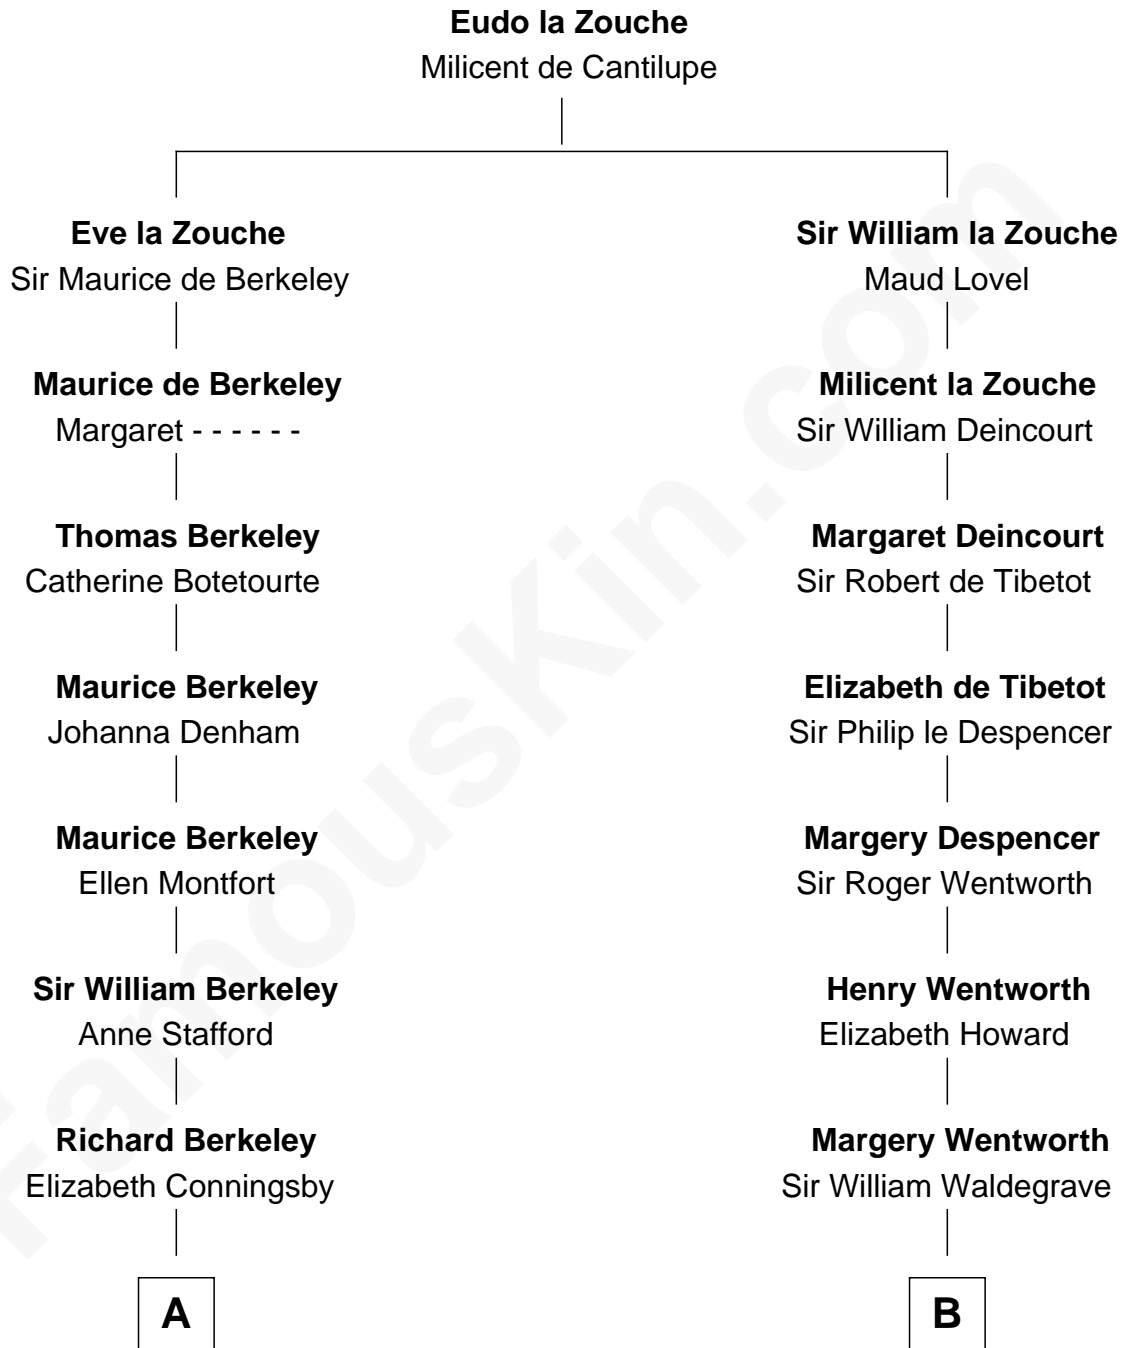

FamousKin.com

Relationship Chart of

Samuel Prescott

Completed Paul Revere's Midnight Ride

16th cousin 5 times removed of

Maggie Gyllenhaal
Movie Actress

C

Anders Leonard Gyllenhaal

Selma Amanda Nelson

Leonard Ephraim Gyllenhaal

Philo Pendleton

Hugh Anders Gyllenhaal

Virginia Lowrie Childs

Stephen Roark Gyllenhaal

Naomi Achs

Maggie Gyllenhaal