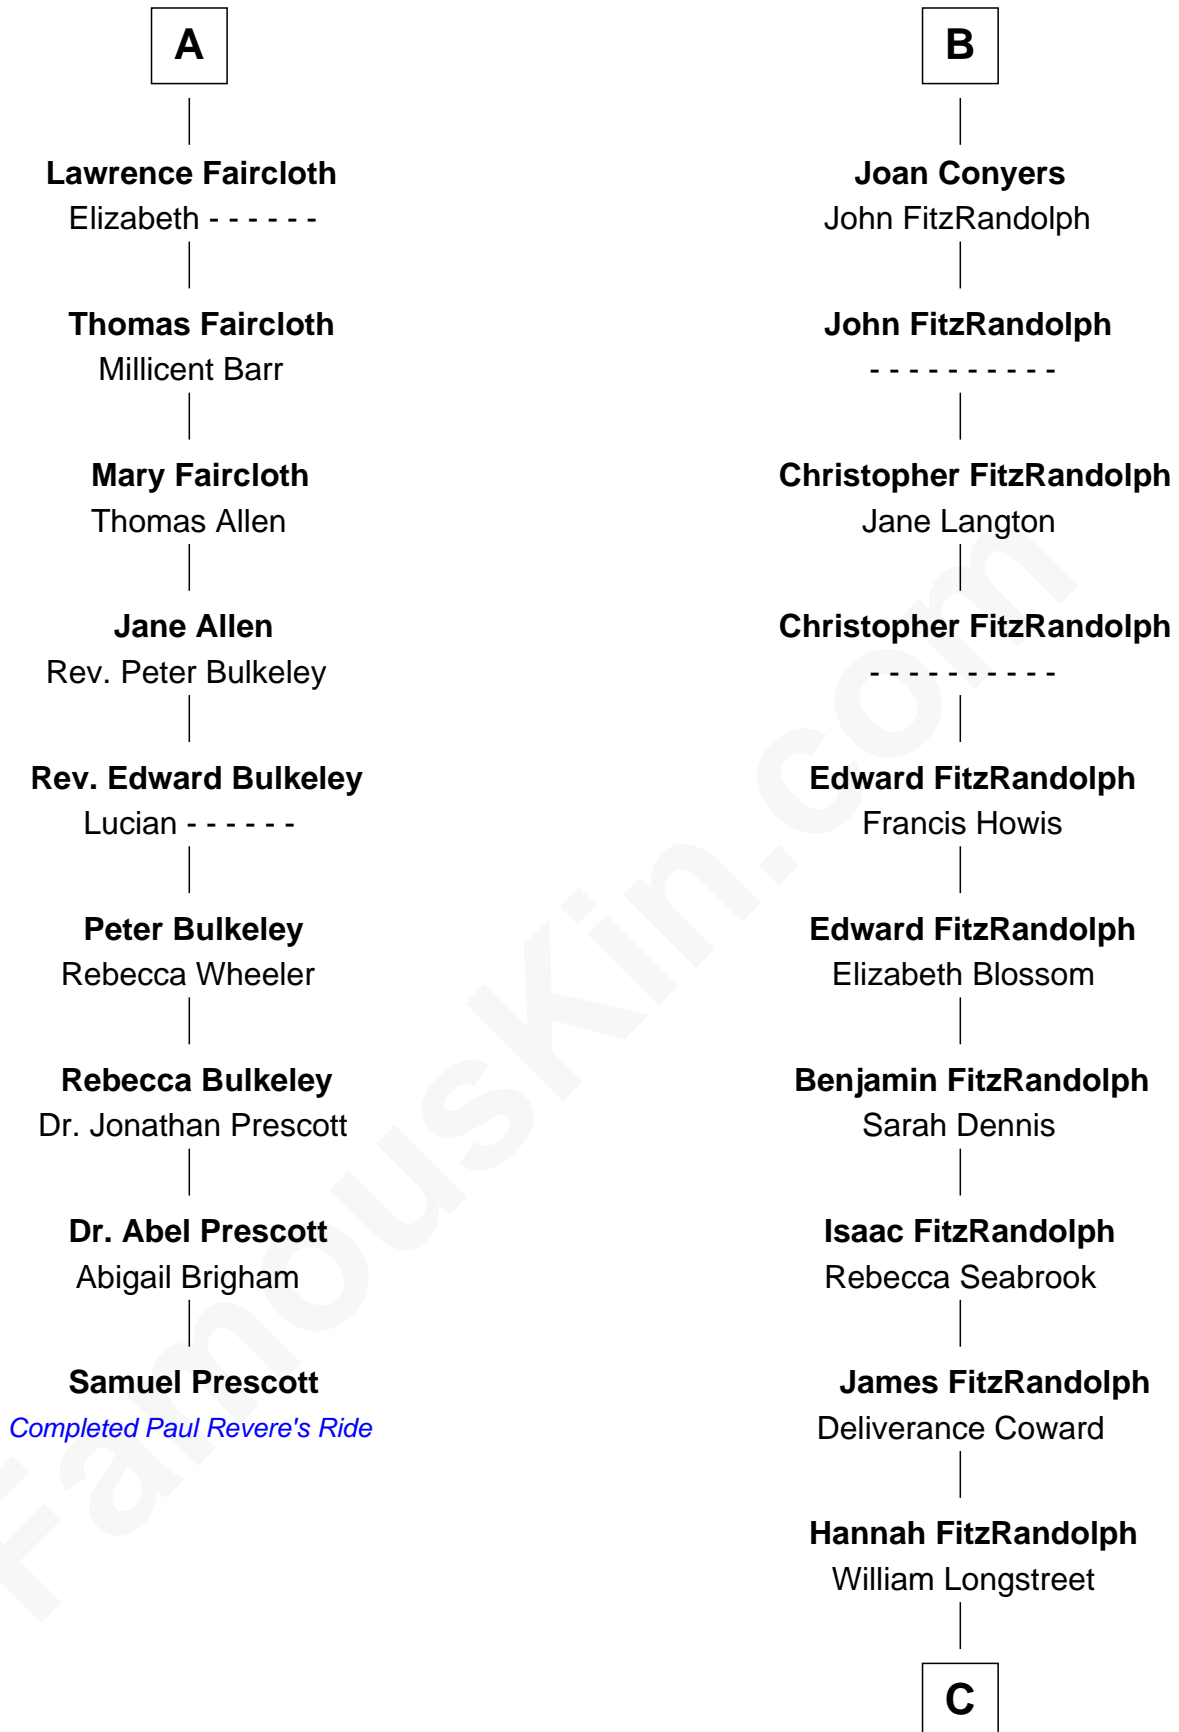

FamousKin.com

Relationship Chart of

Samuel Prescott

Completed Paul Revere's Midnight Ride

15th cousin 3 times removed of

General James Longstreet

Confederate Army - U.S. Civil War

C

James Longstreet

Mary Anna Dent

General James Longstreet

Confederate Army - U.S. Civil War

FamousKin.com